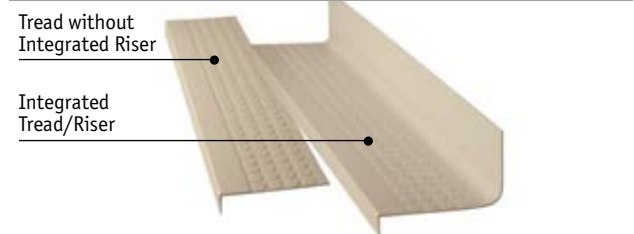

COLOR PALETTE AVAILABILITY

- A** = Color palette A. See color guide for details.
- B** = Color palette B. See color guide for details.
- = Standard Speckled colorways. See page 23 of Story for choices.
- ▲** = Can be specially ordered in Prima Marbleized and Prima Olio colorways. See pages 20-21 of Story for details. Minimums may apply.
- ★** = Can be specially ordered in Speckled colorways. See page 23 of Story for color details.

STAIR TREAD INSERT COLOR COMBINATIONS

- +** = See chart on page 82 for recommended contrasting color combinations.

SIZES / AVAILABLE LENGTHS

- X** = 3', 3.5', 4', 4.5', 5', 6'
- Y** = 3', 3.5', 4', 4.5', 5', 6', 7', 8'
- Z** = 3', 3.5', 4', 4.5', 5', 6', 7', 8', 9'
- *** = Hinged nose for angled steps.

STANDARD RUBBER TREADS

STANDARD RUBBER TREADS	STANDARD RUBBER TREADS FOR THE VISUALLY IMPAIRED

TWO TREAD STYLES

• 3' to 9' lengths, depending on style, see chart above

▲ Don Shula Sports Center
John Carroll University, Cleveland, Ohio