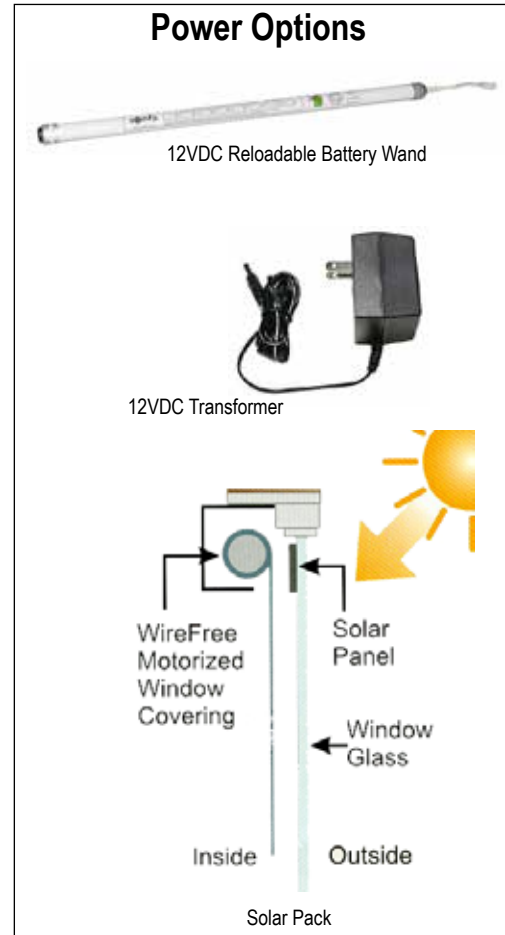

Size Standards

- Maximum width: 96".
- Maximum window height: 96"
  Note: For lighter weight fabrics the 96" maximum can be approved.
  Contact the motorization queue for assistance.
- Minimum width: 15".

Options

- Cassette and Fascia Options
  - Small or Large Cassette
  - 3", 4" or 5" Fascia
  - SL Series Clutch
- Power
  - 12V DC Power Supply (Individual)
  - 12V DC Power Supply Distributed Power (Large Applications)
  - Solar Pack
- Controls
  - Remotes (Black, White, Silver)
    - ♦ 1 Channel
    - ♦ 5 Channel
    - ♦ 16 Channel
  - Wall Switches (Black, White, Ivory)
    - ♦ 1 Channel
    - ♦ 5 Channel

Finished Dimensions

- Inside Mount (IS)
  - Standard: -1/8"
  - Small Cassette: - 1/8"
  - Large Cassette: -1/8"
- Outside Mount (OS)
  - All systems: Ordered width
- Cloth Measure (CM): + 1 3/16"

Ordering Notes

- Specify Inside or Outside Mount.
- Are the shades ceiling or wall mounted?
- Order Transmitter(s) or Wall Switch(s) as required.
- Check for other options required that are available.
- Choose left or right side for power cord and motor.
- Price as a standard shade, add the motor surcharge per shade and other surcharges (transmitters, etc.).
- Specify desired channel(s) for programming.
- **Window length is required** so that the limits can be set
- **Exclusions:** Season-View shades, Roman shades

Motorization Services

- Motorization Skill Set offered in Customer Service
  - 800-342-5523
  - motor@lafvb.com
- Technical Support by trained Customer Service Agents
- Assistance in the specification of large motorization applications
- Liason between dealers/designers, electricians and home automation integrators.