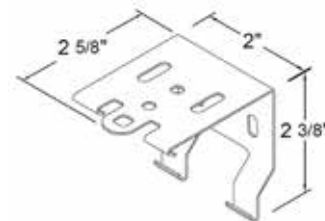

Ordering Notes

- Exclusions: Spring Roller, Reverse Roll Shades, Light Blockout Fascia System, Tahiti fabric
- To price, add shade price and cassette surcharge.