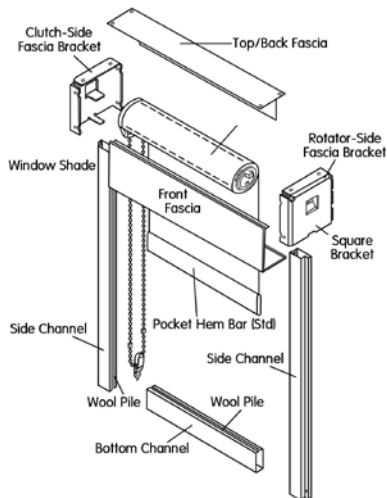

Product Information

Genesis Window Shades with Light Blockout System

Product Features

- Fits rectangular window openings.
- Includes color coordinated top/back fascia, front fascia, side channels and bottom channel to eliminate light leakage.
- Select 3" flat fascia or 4" flat fascia in Brushed Nickel, Bronze, White or Vanilla.
- R Series Clutch roller system.
- Sewn in hem.
- Color coordinated continuous bead chain loop.
- 3" Fascia: Front Fascia is 3" high and 2 1/4" deep; Top/Back Fascia is 3" high and 2 1/4" deep.
- 4" Fascia: Front Fascia is 4" high and 2 3/4" deep; Top/Back Fascia is 4" high and 2 3/4" deep.
- Side Channels: Width of channel is 2 7/16".
- Bottom Channel: Height of channel is 2 7/16".

Size Standards

See Size Standards on pages 6 - 9.

Important Child Safety Note

The revised American National Standard for Safety of Corded Window Covering products requires if corded window products are used in the home, cord cleats or cord tension locks must be properly installed.

Continuous Bead Chain Drops

Shade Length	Drop	Shade Length	Drop
Up to 22"	12"	54 1/16" - 66"	48"
22 1/16" - 27"	18"	66 1/16" - 78"	60"
27 1/16" - 39"	24"	78 1/16" - 90"	72"
39 1/16" - 42"	36"	90 1/16" - 102"	84"
42 1/16" - 54"	39"	Over 102"	96"

*Note: Lengths longer than 96" will have a connector and be surcharged.

Hardware Included

- Installation Brackets
- Cord Tension Lock

Options

- No Charge
  - Clutch Color Substitution (Black, Vanilla)
  - Bead Chain Drop Substitution (table above)
- Surcharge
  - Stainless Bead Chain
  - Colored Metal Bead Chain (Antique Bronze, Black)
  - Tube Size Upgrade

Mounting Requirements

• Inside Mount (IS) - Minimum Mounting Depth

- 3" and 4" Fascia 7/8"

It is extremely important that the width given is an accurate measurement at the level where the fascia is to be installed. Squareness of the window is also critical for this installation.

• Inside Mount (IS) - Minimum Mounting Depth - Flush Mount

- 3" Fascia 3 1/8"

- 4" Fascia 4 1/8"

• Outside Mount (OS) - Minimum Flat Vertical Surface

- 3" Fascia 1 7/8"

- 4" Fascia 3 7/8"

Finished Dimensions

- Inside Mount (IS)
  - 3" or 4" Fascia: -3/16"
- Outside Mount (OS): Ordered width
- Cloth Measure (CM): +1 3/16"

Ordering Notes

- Exclusions: 5" Flat Fascia, Decorative Hems, Decorative Pulls, Small Cassette, Large Cassette, 2-on-1 Headrail, Reverse Roll, Battery Operated Motorization, Tahiti fabric.
- To price, add the shade price to the Light Blockout Fascia surcharge.
- Control side cannot be changed once shade is made.
- There is a 1/8" gap between the side channel and the top fascia to allow for installation.

Caution

- For inside mounts, It is extremely important that the width given is an accurate measurement at the level where the fascia is to be installed. Squareness of the window is also critical for this installation.
- Inside Mounts are not recommended due to light leakage. If an Inside Mount is used then additional steps are necessary to minimize the light leakage. Options include caulking, filling or using a drapery panel on each side of the window.