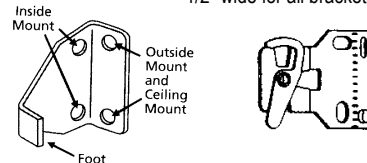

R Series Clutch

Brackets available in 3 projections
1/2" wide for all brackets

R Series Control Side

R Series Idler Side

Item Numbers	Clutch	Projection	Height
10000-560360	R3, R8	1 1/2"	1 1/2"
10000-560560	R16, R24	1 1/2"	1 1/2"
10000-560380	R3, R8	2"	2 1/2"
10000-560580	R16, R24	2"	2 1/2"
10000-560390	R8	2"	2 1/2"
10000-560590	R16, R24	2 7/8"	2 1/2"

R Series Mounting Requirements

• Inside Mount (IS) - Minimum Mounting Depth		
- R Series	1" Tube	1 3/4"
	2 1/2" & 3" Tube	3 1/4"
	All other	2 3/4"
• Inside Mount (IS) - Min Mounting Depth - Flush Mount		
- R Series	1" Tube	2"
	2 1/2" & 3" Tube	3 3/4"
	All other	2 3/4"
• Inside Mount (IS) - Min Mounting Depth - Wall Mount		
- R Series	All tubes	5/8"
• Outside Mount (OS) - Minimum Flat Vertical Surface		
- R Series	1" tube	1 1/2"
- R Series	All other	2 1/2"

Dual Shade Bracket

- Genesis Dual Shades Brackets are only available as **Inside Mount** shades using a vertical dual bracket with an SL Series clutch.
- Maximum shade width is based upon fabric width or 103" (whichever is less); railroading is available for some fabrics.
- Maximum shade height is 96".
- Vertical dual bracket is 2" deep and 5 3/4" high. For a fully recessed installation, allow 2 1/2" or greater based on material thickness.
- The upper shade will have a reverse roll (rolls off on room side). The lower shade has a standard roll.
- The shades cannot have controls on the same side.
- To price, add the two shade prices together and add the Dual Shade Bracket surcharge.
- Exclusions: Cassette or Fascia systems.