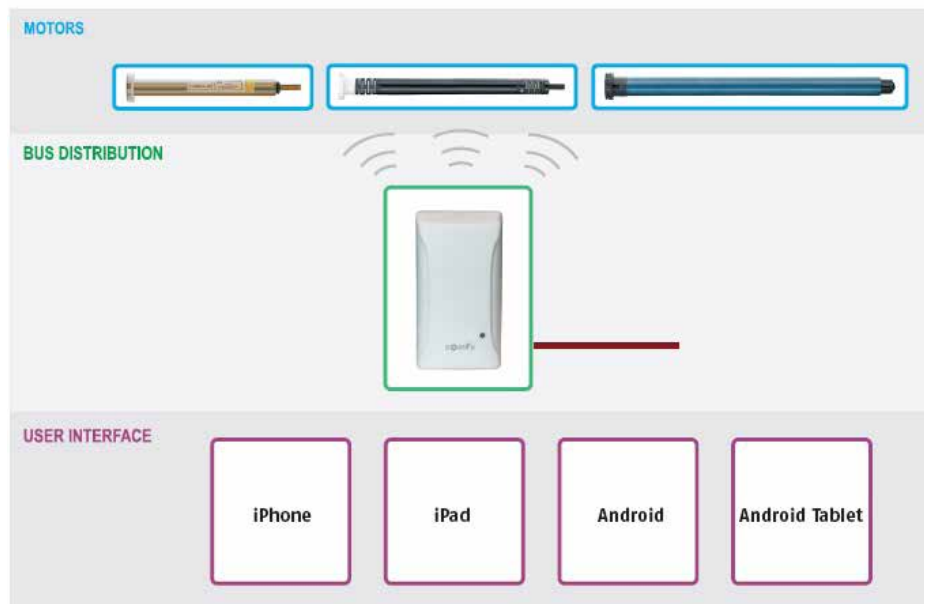

Wiring Best Practice: