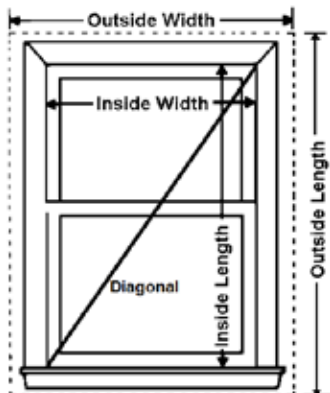

Product Information

Genesis Window Shades - Measuring and Operation

Best Practices for Measuring

- Always use a steel tape or a metal ruler for measuring.
- Always measure every window even though they look the same.
- Check for obstructions that could affect operation of the shade.
- For Inside Mount (jamb to jamb in a window or door, wall to wall in a room), give exact inside to inside width measurements, and top to bottom length measurements of the area to be covered.
- For Inside Mount, measure the width where the brackets will be installed.
- Measure the length in at least three places and specify the shortest length.
- Take two diagonal measurements. If the difference in the diagonal measurements is greater than 3/8", an outside mount is strongly recommended to avoid irregular light gaps.
- For Outside Mount, measure the exact width and height of the area to be covered.
- For Cloth Measure measurement, the area to cover is given. The overall finished shade width will increase when ordering by the Cloth Measure.

Window Shade Measuring

- All shade pricing is based on the width and the window opening height.
- Custom shade orders are accepted for either inside mount, outside mount or Cloth Measure.
- Custom shade width measurements should be taken to the nearest 1/16".
- It is critical that the shade brackets are mounted level so that the shade is level when installed.
- For Height, measure the full length of the window opening from the top frame to the lower sill (or bottom coverage point) to determine your window height.
- For Cloth Measure measurement, the area to cover is given. The overall finished shade width will increase when ordering by the Cloth Measure.
- Finished Dimensions are given on the product specification pages.

Operation and Adjustments

- Make sure the brackets are mounted level or the shade will roll up crooked.
- Remove slat from hem pocket before installing plastic hem grip to avoid damaging material. Then, carefully slide slat inside hem.
- Always pull spring roller shades from the center. Pulling the shades from the side can cause the shade to roll crookedly and possibly damage the edges.
- If the shade does not roll straight, correct as follows:
  Roll shade completely down, exposing roller tube. Place 1 to 2 layers of tape, approximately 4 to 6" long, horizontally on tube. Raise and lower shade a few times, if shade is still skewing add another layer of tape. Always put tape on opposite side that material is skewing.
- Adjusting spring roller shade for roller tension:
  When shade does not roll up, the spring is too loose. To adjust:
  1. Draw shade about 18" and remove from brackets.
  2. Roll up shade by hand and replace in brackets.Repeat until proper tension is reached.

1. When shade will not stay down, the spring is too tight. To adjust:
1. Raise shade all the way up and remove from brackets.
  2. Unroll the shade about 18" and replace in brackets.
3. Repeat until proper tension is reached.