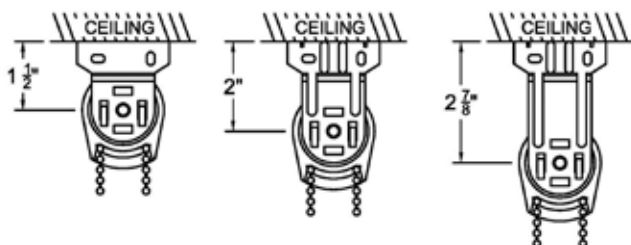

Design Options

Genesis Window Shades - Bracket Information

Genesis Window Shade Brackets

Spring Roller

The type of bracket and size of bracket sent with a Genesis spring roller order varies with the roller size and type of installation. Refer to the Lafayette Shade Products price list for a complete listing of spring roller bracket types and sizes.

SL Series Clutch

Brackets available in 3 projections
1/2" wide for all brackets

Item Numbers	Clutch	Projection	Height
10000-660360X	SL	1 1/2"	2 3/8"
10000-660380X	SL	2"	2 3/8"
10000-660590X	SL	2 7/8"	2 3/8" high

(X = B for Black, W for White, V for Vanilla)