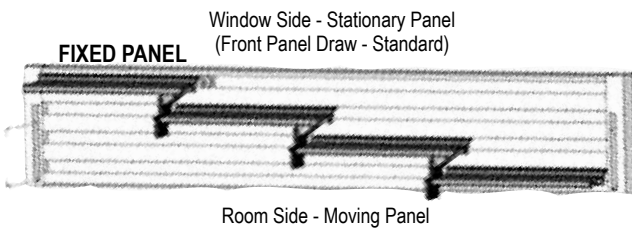

4 Channels - One Way Draw
4 Panels
Minimum Track Width is 51"
Maximum Track Width is 155"
Number of Overlaps: 3