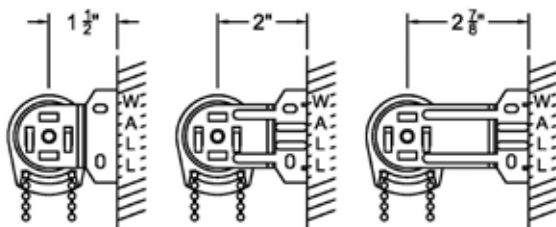

Design Options

Genesis Window Shades - Bracket Information

Genesis Window Shade Brackets

Spring Roller

The type of bracket and size of bracket sent with a Genesis spring roller order varies with the roller size and type of installation. Refer to the Lafayette Shade Products price list for a complete listing of spring roller bracket types and sizes.

SL Series Clutch

Brackets available in 3 projections
1/2" wide for all brackets

Item Numbers	Clutch	Projection	Height
10000-660360X	SL	1 1/2"	2 3/8"
10000-660380X	SL	2"	2 3/8"
10000-660590X	SL	2 7/8"	2 3/8" high

(X = B for Black, W for White, V for Vanilla)