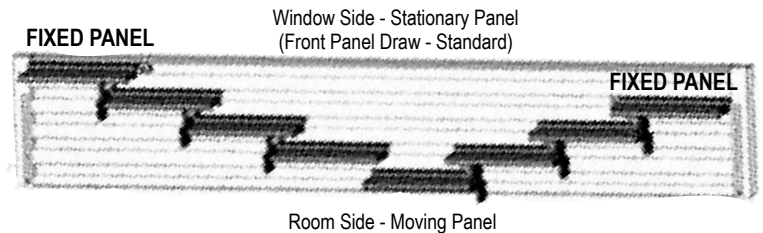

5 Channels - Split Draw - Wand or Cord Control
All Split Draw with Cord Control utilize a 5 Channel track
8 Panels
Minimum Track Width is 99"
Maximum Track Width is 192"
Number of Overlaps: 7