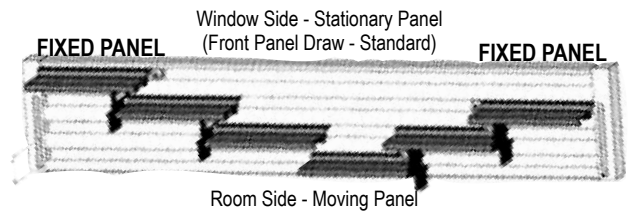

4 Channels - Split Draw - Wand Control
6 Panels
Minimum Track Width is 75"
Maximum Track Width is 192"
Number of Overlaps: 5