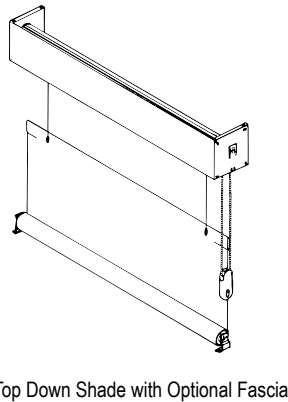

Product Information

Genesis Top Down Window Shades

Product Features

- Fits rectangular window openings.
- Allows the shade to retract from the top to the bottom to allow light in the top portion of a window.
- R Series Clutch operating system at the top of the shade.
- Constant spring tension spring roller at bottom of the shade.
- Fabric comes off the back of the roller.
- Pulling on the clutch bead chain loop raises the shade.
- Wood slat moving rail with grommets guides the movement of the shade.
- Color coordinated continuous bead chain loop.

Mounting Requirements

• Inside Mount (IS) - Minimum Mounting Depth		
- R Series	1" Tube	1 3/4"
	2 1/2" & 3" Tube	3 1/4"
	All other	2 3/4"
- 3", 4", 5" Fascia	All Tubes	7/8"
• Inside Mount (IS) - Min Mounting Depth - Flush Mount		
- R Series	1" Tube	2"
	2 1/2" & 3" Tube	3 3/4"
	All other	2 3/4"
- 3" Fascia	All Tubes	3 1/8"
- 4" Fascia	All Tubes	4 1/8"
- 5" Fascia	All Tubes	5 1/8"
• Outside Mount (OS) - Minimum Flat Vertical Surface		
- R Series	1" tube	1 1/2"
- R Series	All other	2 1/2"
- 3" Fascia	All Tubes	1 7/8"
- 4" Fascia	All Tubes	3 7/8"
- 5" Fascia	All Tubes	4 7/8"

Finished Dimensions

- Inside Mount (IS): -3/16"
- Outside Mount (OS): Ordered width
- Cloth Measure (CM): +1"

Size Standards

See Size Standards on pages 6 - 9.

Important Child Safety Note

The revised American National Standard for Safety of Corded Window Covering products requires if corded window products are used in the home, cord cleats or cord tension locks must be properly installed.

Continuous Bead Chain Drops

Shade Length	Drop	Shade Length	Drop
Up to 22"	12"	54 1/16" - 66"	48"
22 1/16" - 27"	18"	66 1/16" - 78"	60"
27 1/16" - 39"	24"	78 1/16" - 90"	72"
39 1/16" - 42"	36"	90 1/16" - 102"	84"
42 1/16" - 54"	39"	Over 102"	96"

*Note: Lengths longer than 96" will have a connector and be surcharged.

Hardware Included

- Installation Brackets
- Cord Tension Lock

Options

- No Charge
  - Clutch Color Substitution (Black, Vanilla)
  - Bead Chain Drop Substitution (table above)
- Surcharge
  - Fascia - 3" Flat, 4" Flat, 4" Curved
  - Stainless Steel Bead Chain
  - Colored Metal Bead Chain (Antique Bronze, Black)
  - Tube Size Upgrade

Ordering Notes

- Exclusions: Small Cassette, Large Cassette, 5" Flat Fascia, 5" Contract Pocket, 2-on-1 Headrail, Reverse Roll, Decorative Hems, Decorative Pulls, Battery Operated Motorization; Light-View, Luminescence.
- R Clutch brackets are specific to left or right side of shade.

Caution

- Thicker fabrics may require extension brackets to accept the fabric roll up.
- If Top Down shade is ordered without a fascia the roller tube is left exposed on the top of the window.