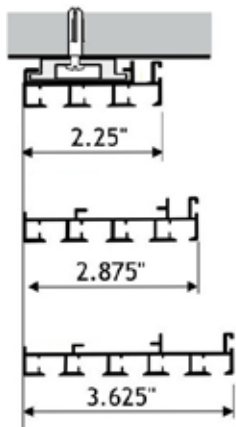

Product Information

Genesis Panel Track

Product Features

- Fits rectangular window openings
- Available on many Genesis fabrics; See pages 4-5.
- One Way Draw or Split Draw
- Cord Draw or Wand Control; Wand Control with Split Draw has 2 wands; Wand is clear acrylic
- Split Draw with cord draw always uses a 5 channel track
- Front Panel Draw is standard (panels stack in front of each other with fixed panel closest to the window side).
- Track system is .045" thick aluminum with White, Black, Satin Nickel or Pewter.
- Track can be ceiling mounted or wall mounted
- ~~Track uses sturdy delrin wheeled carriers~~
- Track has integrated hook and loop system for easy panel attachment
- Approximate 3" panel overlap provides uniform view and minimizes light leakage.
- Aluminum bar is inserted into bottom hem
- Installation Bracket and Swivel Bracket are color coordinated to the track color. Black brackets are sent with Pewter track finish.

Mounting Requirements

- Inside Mount (IS)
  - Minimum Mounting Depth
    - 3 Channels: 1 7/8"
    - 4 Channels: 2 1/4"
    - 5 Channels: 3"
  - Minimum Mounting Depth, flush mount
    - 3 Channels: 2 1/4"
    - 4 Channels: 2 7/8"
    - 5 Channels: 3 5/8"
- Outside Mount (OS)
  - Minimum Flat Vertical Surface: 5/8"

Finished Dimensions

- Inside Mount (IS)
  - Overall Fabric Width - Cord Draw: - 3/4" (3/8" on each side)
  - Overall Fabric Width - Wand Draw: - 1/4"
  - Shade Height: -3/8"
  - Track Width for Cord Draw: Ordered width + 1/8"
  - Track Width for Wand Draw: Ordered width - 1/8"
- Outside Mount (OS)
  - Overall Fabric Width: Ordered Width
  - Shade Height: Ordered Height
  - Track Width for Cord Draw: Ordered width + 1"
  - Track Width for Wand Draw: Ordered width + 1/8"

Approximate Panel Size

See table on page 64 for approximate panel size.

Size Standards

- Maximum headrail width is 192"
- Cord Draw is available up to 144" length
- Wand Control is available up to 96" length; Shades less than 7' long have a 36" wand standard; Shades 7' or greater have a 48" wand standard
- Minimum height of shade is 39" for wand draw
- Minimum height of shade is 24" for cord draw

Important Child Safety Note

The revised American National Standard for Safety of Corded Window Covering products requires if corded window products are used in the home, cord cleats or cord tension locks must be properly installed.

Hardware Included

- Installation Brackets (L Brackets for OS Mount)
- Cord Tensioner Bracket with Cord Draw

Options

- No Charge
  - Back Draw Panel - Panels stack in back of each other with the fixed panel closest to the ROOM side
  - ~~Hold Down Brackets~~
  - Wand Length (36" or 48")
- Surcharge
  - Artisan Valance
  - Majesty Valance or Camelot Valance

Ordering Notes

- For windows greater than 192", a splice kit can be requested or tracks may be butted but panels will not meet.
- Serging of the side edges is done on Beatty, Rocky Mountain and Fedora to help reduce fraying.

Caution

- For natural patterns such as Tahiti, Rocky Mountain and Yellowstone, **there will be visible imperfections.** Some natural patterns offer slight differences in grain and texture, especially in materials containing knots or slight surface cracks. The finest native materials in shades contain some variations in color and hue. In addition, natural materials can have a slight bow or camber so that horizontal lines or bottom hems might not be perfectly straight. Fold alignment can vary slightly, even on shades that are the same height. Shades made of natural materials tend to stretch slightly over time.