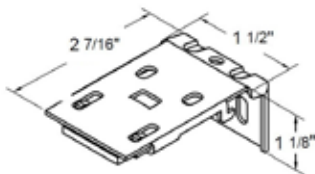

Design Options

Genesis Window Shades - Cassette Systems

Small Cassette Systems

- Fits rectangular window openings.
- R Series Clutch
- See Size Standards on pages 6-9.
- Available in Brushed Nickel, White, Vanilla, Sierra Tan, Bronze and Black. See pages 68 to 70 for color coordination chart.
- Fabric inserted into front of cassette.
- The wrapped metal hemline will prevent rollup of the shade material into the cassette.
- Inside mount shades will have a total light gap of 1 3/16" for small cassette or 1 3/8" for large cassette.

Options

- No Charge
  - Cassette Color Substitution
  - Cassette with no fabric insert
- Surcharge
  - 2-on-1 Headrail - Maximum width 156"
  - Stainless Bead Chain
  - Colored Metal Bead Chain (Antique Bronze, Black)
  - Battery Operated Motorization - see pages 42 to 44

Ordering Notes

- Exclusions: Spring Roller, Reverse Roll Shades, Light Blockout Fascia System, Tahiti fabric
- To price, add shade price and cassette surcharge.