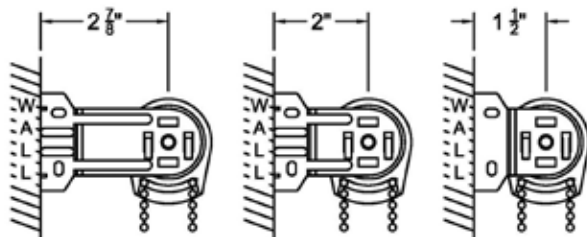

Design Options

Genesis Window Shades - Bracket Information

Genesis Window Shade Brackets

Spring Roller

The type of bracket and size of bracket sent with a Genesis spring roller order varies with the roller size and type of installation. Refer to the Lafayette Shade Products price list for a complete listing of spring roller bracket types and sizes.

SL Series Clutch

Brackets available in 3 projections
1/2" wide for all brackets

Item Numbers	Clutch	Projection	Height
10000-660360X	SL	1 1/2"	2 3/8"
10000-660380X	SL	2"	2 3/8"
10000-660590X	SL	2 7/8"	2 3/8" high

(X = B for Black, W for White, V for Vanilla)