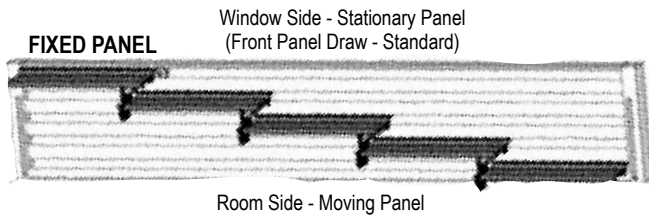

5 Channels - One Way Draw
5 Panels
Minimum Track Width is 63"
Maximum Track Width is 192"
Number of Overlaps: 4