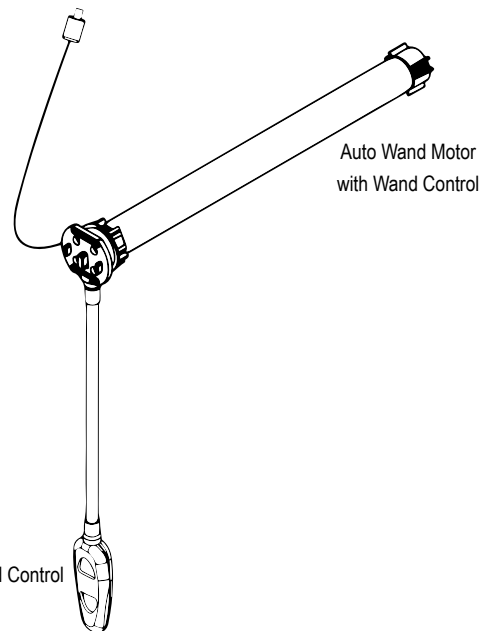

Motorization Services

- Motorization Skill Set offered in Customer Service
  - 800-342-5523
  - motor@lafvb.com
- Technical Support by trained Customer Service Agents
- Assistance in the specification of large motorization applications
- Liaison between dealers/designers, electricians and home automation integrators.