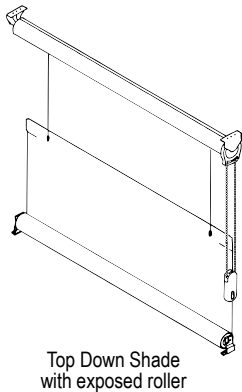

Product Information

Genesis Top Down Window Shades

Product Features

- Fits rectangular window openings.
- Allows the shade to retract from the top to the bottom to allow light in the top portion of a window.
- R Series Clutch operating system at the top of the shade.
- Constant spring tension spring roller at bottom of the shade.
- Fabric comes off the back of the roller.
- Pulling on the clutch bead chain loop raises the shade.
- Wood slat moving rail with grommets guides the movement of the shade.
- Color coordinated continuous bead chain loop.

Mounting Requirements

• Inside Mount (IS) - Minimum Mounting Depth		
- R Series	1" Tube	1 3/4"
	2 1/2" & 3" Tube	3 1/4"
	All other	2 3/4"
- 3", 4", 5" Fascia	All Tubes	7/8"
• Inside Mount (IS) - Min Mounting Depth - Flush Mount		
- R Series	1" Tube	2"
	2 1/2" & 3" Tube	3 3/4"
	All other	2 3/4"
- 3" Fascia	All Tubes	3 1/8"
- 4" Fascia	All Tubes	4 1/8"
- 5" Fascia	All Tubes	5 1/8"
• Outside Mount (OS) - Minimum Flat Vertical Surface		
- R Series	1" tube	1 1/2"
- R Series	All other	2 1/2"
- 3" Fascia	All Tubes	1 7/8"
- 4" Fascia	All Tubes	3 7/8"
- 5" Fascia	All Tubes	4 7/8"

Finished Dimensions

- Inside Mount (IS): -3/16"
- Outside Mount (OS): Ordered width
- Cloth Measure (CM): +1"

Size Standards

See Size Standards on pages 6 - 9.

Important Child Safety Note

The revised American National Standard for Safety of Corded Window Covering products requires if corded window products are used in the home, cord cleats or cord tension locks must be properly installed.

Continuous Bead Chain Drops

Shade Length	Drop	Shade Length	Drop
Up to 22"	12"	54 1/16" - 66"	48"
22 1/16" - 27"	18"	66 1/16" - 78"	60"
27 1/16" - 39"	24"	78 1/16" - 90"	72"
39 1/16" - 42"	36"	90 1/16" - 102"	84"
42 1/16" - 54"	39"	Over 102"	96"

*Note: Lengths longer than 96" will have a connector and be surcharged.

Hardware Included

- Installation Brackets
- Cord Tension Lock

Options

- No Charge
  - Clutch Color Substitution (Black, Vanilla)
  - Bead Chain Drop Substitution (table above)
- Surcharge
  - Fascia - 3" Flat, 4" Flat, 4" Curved
  - Stainless Steel Bead Chain
  - Colored Metal Bead Chain (Antique Bronze, Black)
  - Tube Size Upgrade

Ordering Notes

- Exclusions: Small Cassette, Large Cassette, 5" Flat Fascia, 5" Contract Pocket, 2-on-1 Headrail, Reverse Roll, Decorative Hems, Decorative Pulls, Battery Operated Motorization; Light-View, Luminescence.
- R Clutch brackets are specific to left or right side of shade.

Caution

- Thicker fabrics may require extension brackets to accept the fabric roll up.
- If Top Down shade is ordered without a fascia the roller tube is left exposed on the top of the window.