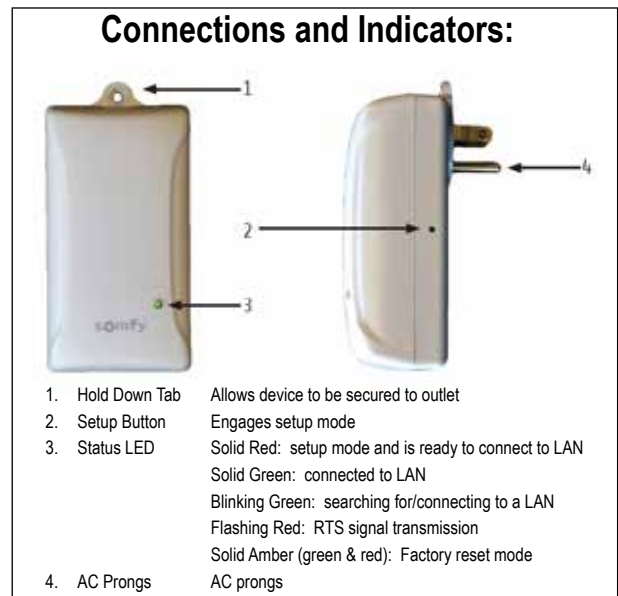

Features Summary:

- Control for up to 5 RTS channels per myLink from iOS and Android devices.
- Join multiple myLinks together for multi-zone control.
- Manually activate RTS products.
- Automate window shades with Scenes and Schedules.
- Supports Up/Down/My/Stop commands and increments control
- Plug-and-play installation
- Multiple users
- Remote access

Technical Specifications

- 110V AC; 50-60Hz
- Ultra Low Power Wi-Fi (802.11 b/g/n)
- 4.11 L x 2.23W x 1.52 H
- Enclosure:
  - ABS
  - UL94V-0 flame rating
  - RoHS compliant
  - UL listed
- Radio Frequency:
  - RTS 4.33.32 MHz
  - WiFi: 2.4 GHz
  - iOS Version: 6 and higher
  - Android Version: Jelly Bean and higher
  - Shipping Weight: 1 lb.

Motorization Services

- Customer Service Motorization Skill Set
  - 800-342-5523
  - motor@lafvb.com
- Technical Support by trained Customer Service Agents
- Assistance in the specification of motorization applications
- Liason between dealers/designers, electricians and home automation integrators.