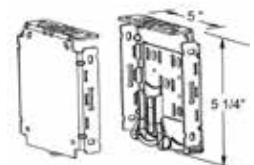

5" Dual Shade Option
End Plate