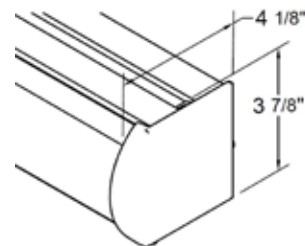

Ordering Notes

- Exclusions: Spring Roller, Reverse Roll Shades, Light Blockout Fascia System, Tahiti fabric
- To price, add shade price and cassette surcharge.