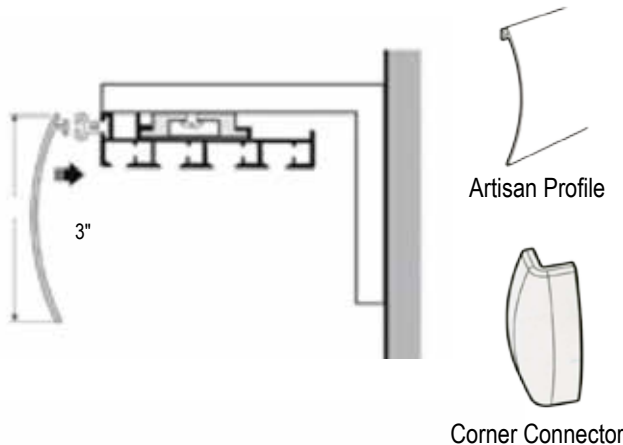

Majesty Valance
4 1/2" height
5/8" thick

Camelot Valance
3 1/2" height
1/2" thick

Artisan Valance

- Available in White, Black, Satin Nickel and Pewter.
- Profile Height: 3"
- Maximum width: 144"
- Valance clips on to Panel Track channel.
- Select Corner Connector color: White, Black or Gray.
- Specify return size for outside mount shades.