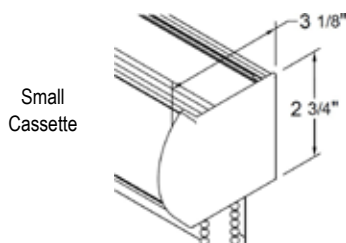

Design Options

Genesis Window Shades - Cassette Systems

Small Cassette Systems

- Fits rectangular window openings.
- R Series Clutch
- See Size Standards on pages 6-9.
- Available in Brushed Nickel, White, Vanilla, Sierra Tan, Bronze and Black. See pages 68 to 70 for color coordination chart.
- Fabric inserted into front of cassette.
- The wrapped metal hemline will prevent rollup of the shade material into the cassette.
- Inside mount shades will have a total light gap of 1 3/16" for small cassette or 1 3/8" for large cassette.

Options

- No Charge
  - Cassette Color Substitution
  - Cassette with no fabric insert
- Surcharge
  - 2-on-1 Headrail - Maximum width 156"
  - Stainless Bead Chain
  - Colored Metal Bead Chain (Antique Bronze, Black)
  - Battery Operated Motorization - see pages 42 to 44

Ordering Notes

- Exclusions: Spring Roller, Reverse Roll Shades, Light Blockout Fascia System, Tahiti fabric
- To price, add shade price and cassette surcharge.