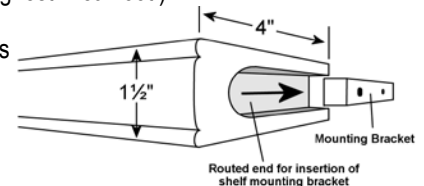

Exclusions:

Outside mount applications

Flame Retardant (FR) Coating

- A flame retardant coating is available for those Genesis fabrics that are not inherently fire retardant. The shade is fabricated then sent to an external facility for the flame coating process. Allow four to six weeks extra delivery time for this service. Standard shipping is included. Call for quote on flame retardant coating.