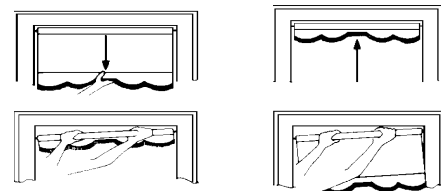

Fabric Care and Cleaning

- Shade fabrics can be cleaned periodically using a vacuum with a soft bristle attachment.
- Shade fabrics with fiberglass or PVC can usually be wiped gently with mild detergent. We recommend testing a small area prior to cleaning the entire shade. For shade fabric content refer to the Genesis Technical specifications found in the Dealer Center under Product Information/Genesis.
- Pattern Hanji is a paper based material and is not recommended to come in contact with water.
- Ultrasonic cleaning is not recommended.