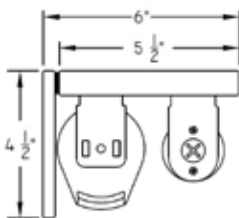

Finished Dimensions

- Inside Mount (IS)
  - Fabric Width
    - ♦ Allure Shade: -1 1/16"
    - ♦ Genesis Privacy Shade: -1 3/16"
  - Finished Width : -1/8" when fully recessed, +7/8 for valance returns when partially recessed
- Outside Mount (OS)
  - Fabric Width
    - ♦ Allure Shade: -1 5/16"
    - ♦ Genesis Privacy Shade: -11/16"
  - Finished Width : Ordered width (+1" for valance)
- Light Gaps - Room Side Shade
  - Inside Mount (IS) - Includes 1/16" for IS
    - ♦ Control Side 5/8"
    - ♦ Non-Control Side 5/16"
  - Outside Mount (OS) - Not including 1/2" for valance
    - ♦ Control Side 1/2"
    - ♦ Non-Control Side 1/18"
- Light Gaps - Genesis Privacy Shade
  - Inside Mount (IB) - Includes 1/16" for IS
    - ♦ Control Side 5/16"
    - ♦ Non-Control Side 5/16"
  - Outside Mount (OS) - Not including 1/2" for valance
    - ♦ Control Side 1/4"
    - ♦ Non-Control Side 1/4"

Size Standards

See Size Standards on pages 6 - 9.

Important Child Safety Note

The revised American National Standard for Safety of Corded Window Covering products requires if corded window products are used in the home, cord cleats or cord tension locks must be properly installed.

Continuous Bead Chain Drops

Shade Length	Drop	Shade Length	Drop
Up to 18"	12"	66 1/16" - 78"	60"
18 1/16" - 30"	18"	78 1/16" - 90"	72"
30 1/16" - 42"	24"	90 1/16" - 102"	84"
42 1/16" - 54"	36"	Over 102"	96"
54 1/16" - 66"	48"		

*Note: Lengths longer than 96" will have a connector and be surcharged.

Hardware Included

- Installation Brackets
- Cord Tension Lock

Options - See Allure Price List for pricing

- No Charge
  - Allure Hold Down Brackets
  - Optional Cord Lengths - See Standard Cord Drops Chart above
  - Clutch lift system for privacy shade
  - Bead Chain Drop Substitution (table above)
- Surcharge
  - Stainless Steel Bead Chain
  - Colored Metal Bead Chain (Antique Bronze, Black)
  - 2-on-1 Headrail
  - Fabric Covered Bottom Rail
  - FR Coating
- Motorization
  - Somfy Battery Operated Motorization

Ordering Notes

- To price, add the Allure room side fabric base price to the Couplitaire privacy fabric surcharge (see current Allure Transitional Shades Price List).
- Valance return is 5 1/2".
- Couplitaire valance returns are standard for Outside Mounts. No return for Inside Mount unless specified.
- For an Inside Mount, the Genesis privacy shade is reverse roll. For an Outside Mount, the Genesis privacy shade is standard roll.

Shade Operation

You can raise and lower your shades while still controlling the amount of light and your view. The EZ-Lift system is lowered by pulling shade or giving a slight tug to lift.

Caution

- Fabric covered valance has sheer and solid fabric layered to create a unique appearance.
- Maximum width of Couplitaire shade will be dependent on maximum width of privacy fabric selected.
- **2-on-1 headrail applies to Allure shade only. The privacy shade is a single shade so the maximum privacy fabric width still applies.**