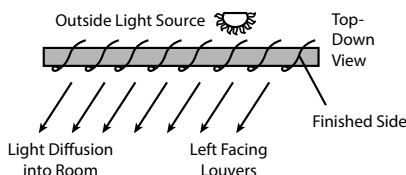

Other Special Installations and Options

- Abutted Blinds
  - Channels may be ordered to butt together when dimensions exceed maximum widths. **Exact measurements required.**
- Cut-Outs
  - Free hanging verticals may be ordered for cut-out installations when objects interfere with louvers, i.e. air conditioner, heat register, etc.
- Striping
  - Using same louver material with a different colorway. Number of louvers in each colorway must be specified. (See page 13 for # of louvers in stacking charts for respective headrail systems)
- Verticlip
  - Verticlip allow a louver to be hung at each end to form a blind length return and help minimize light gap. (One pair of Verticlip and two louvers are shipped with this option)