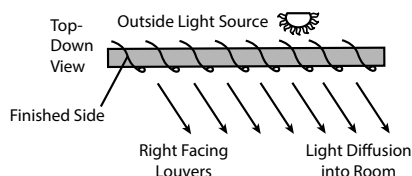

Louver Orientation