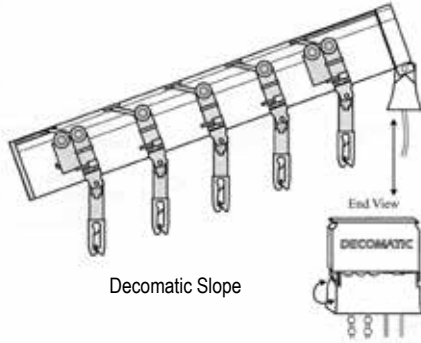

Product Information

Discoveries® Vertical Blinds - Specialty Applications and Valances

Product Features - Angle Windows

- Decomatic® Slope
  - Available for sloping, cathedral-type windows
  - Most blinds will be TILT ONLY
  - Available in Anodized
  - One-Way (must stack to high side)
  - Chain operating system only

Decomatic Slope

Size Standards

- Maximum Angle: 55 degrees
- Maximum Width: 240"
- Minimum Width: 10"
- Maximum Blind Weight: 45 lbs.

Ordering Notes

- Exact dimensions required!
  - Slope Track Width
  - Bottom Width
  - Low-Side Height
  - High-Side Height
- Specify Control Side
- Traversing capability depends on overall specifications.
- If blinds both tilt and traverse, controls must be on same side
- To price: Add vertical blind price (use slope width of track and longest vane length) to Slope/Angle Track Surcharge.
- Exclusion: Wand Draw