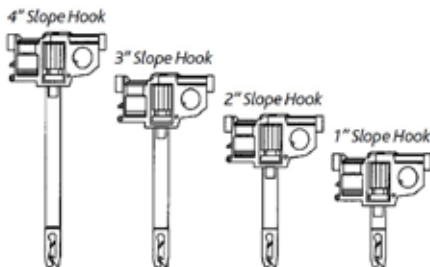

### Size Standards

- Maximum Angle: 55 degrees
- Maximum Width: 240"
- Minimum Width: 10"
- Maximum Blind Weight: 45 lbs.

### Ordering Notes

- Exact dimensions required!
  - Slope Track Width
  - Bottom Width
  - Low-Side Height
  - High-Side Height
- Specify Control Side
- Traversing capability depends on overall specifications.
- If blinds both tilt and traverse, controls must be on same side
- To price: Add vertical blind price (use slope width of track and longest vane length) to Slope/Angle Track Surcharge.
- Exclusion: Wand Draw

### Options

- Control available on either left or right side
- Channel Panel Valance (Only)

Four different size hooks are used (one size per track).  
The length of the hook is determined by the angle of the track.