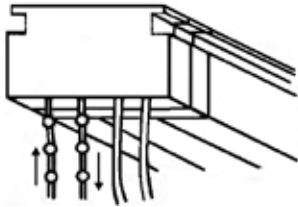

Product Information

Discoveries® Vertical Blinds - Panogram™ Headrail System

Product Features - Panogram Headrail

- Fits rectangular window or door openings
- One Way or Split Draw Operation (Right control standard)
- Nickel-plated Steel chain operating system
- Anodized Aluminum Track
- Smooth and quiet traversing
- Automatic Clutch protected vane alignment

Product Features - Wand-Draw Headrail

- Eliminates risk of strangulation from exposed cords
- Anodized Aluminum Track
- Wand operation for smooth and quiet traversing
- Automatic Clutch protected vane alignment
- **One-way draw only**
- 30" wand