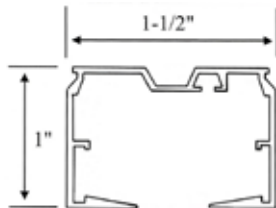

### Size Standards

- Dimensions
  - Maximum width: 191"
  - Minimum width: 10"

### Finished Dimensions

- Inside Mount (IB): -1/8"
- Outside Mount (OB): Ordered Width
- Light Gaps
  - Inside Mount (IB)
    - ♦ Control Side: 1/4"