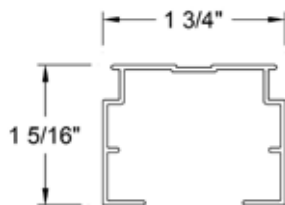

### Size Standards

- Dimensions
  - Maximum width: 191"
  - Minimum width: 10"

### Finished Dimensions

- Inside Mount (IB): -1/8"
- Outside Mount (OB): Ordered Width
- Light Gaps
  - Inside Mount (IB)
    - ♦ Control Side: 1/4"