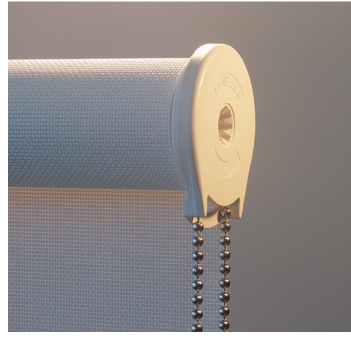

## FEATURES:

The new SL series clutches are the newest premium clutch system available and are now available in the Genesis custom shade program.

The new clutch system features the smoothest operating clutch in a modern, sleek and rounded design. Visually there are slight differences from the existing clutch system to the SL clutch system. Painted brackets in white, vanilla and black will replace the cadmium brackets for clutch systems so the appearance at the window will be more appealing. The new SL Vertical Dual bracket is available for inside mounts only.

## INSTALLER BENEFITS:

Installers will notice the **BIGGEST** change because of the easier and quicker installation with the new clutch system. The hooked clutch, spring loaded pin-end makes installation easy with measuring being more forgiving. Nylon internal construction affords cleaner, brighter white appearance, quieter performance, added strength and durability.

This amazing new SL Series Clutch is within your reach. It is available in the Lafayette Interior Fashions Genesis custom shade program, including the Season Vue shades. Order your next shade with the SL Series Clutch!