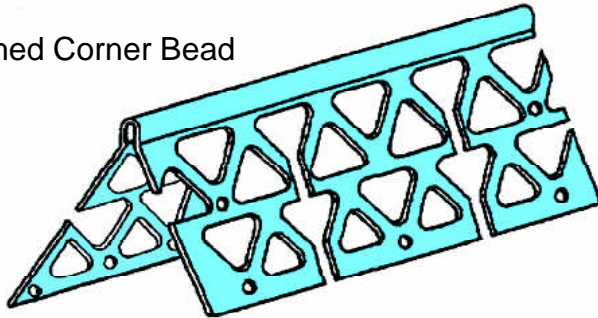

# Stucco Corner Bead

AMICO Vinyl Corner Bead reinforces exterior stucco corners with durable, straight, and rust free vinyl corners. The addition of stiffener ribs and slotted nailing holes makes these products easy and quick to install level and straight. AMICO Regular Leg and Irregular Leg Corner Beads are shipped with a supply of patented connector clips, designed to easily facilitate the installation of continuous lengths of corner beads. (Patent # 5,531,051)

Equal Length Leg Vinyl Corner Bead

Irregular Length Leg Vinyl Corner Bead

Standard Length: 10 feet

PRODUCT NO.	DIMENSIONS	LEG "A"	LEG "B"	BOX COUNT
CORNER BEAD AMX1	2½" x 2½" Equal Leg	2½"	2½"	50
CORNER BEAD AMX1X	1½" x 1½" Equal Leg	1½"	1½"	50
CORNER BEAD AMX2	2¾" x 2¾" Equal Leg	2¾"	2¾"	40
CORNER BEAD AMX1-WF	4" x 4" Equal Leg	4"	4"	40
CORNER BEAD AMX1-IR	2½" x 1½" Irregular Leg	2½"	1½"	50
CORNER BEAD AMX2-IR	2¾" x 1½" Irregular Leg	2¾"	1½"	40

# Stucco Corner Bead

Spring 2002

Stucco Accessories

Vinyl Arched Corner Bead

AMICO Arched Corner Bead offers the same quality and performance as our other fine corner bead products with the added benefit that it comes pre-notched to curve to most construction radiuses.

Vinyl Bull Nose Corner Bead

AMICO Bull Nose Corner Bead provides a 3/4" radius with similar damage resistant qualities as that of metal bull nose corner bead. Plus the added advantages that this vinyl bead offers of being rust proof, lightweight, and easy to install.