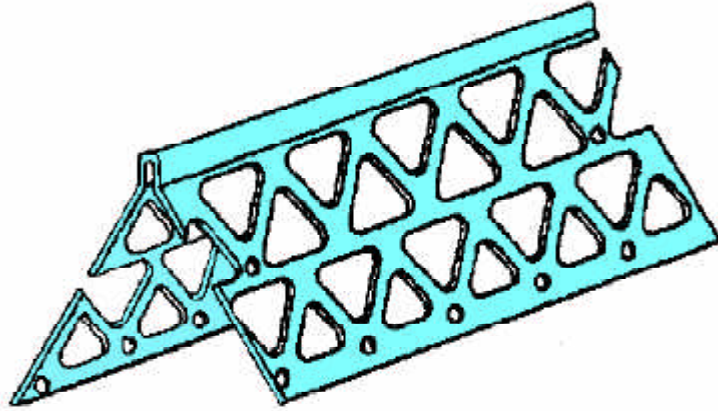

# Stucco Corner Bead

AMICO Vinyl Corner Bead reinforces exterior stucco corners with durable, straight, and rust free vinyl corners. The addition of stiffener ribs and slotted nailing holes makes these products easy and quick to install level and straight. AMICO Regular Leg and Irregular Leg Corner Beads are shipped with a supply of patented connector clips, designed to easily facilitate the installation of continuous lengths of corner beads. (Patent # 5,531,051)

Equal Length Leg Vinyl Corner Bead

Irregular Length Leg Vinyl Corner Bead

Standard Length: 10 feet

PRODUCT NO.	DIMENSIONS	LEG "A"	LEG "B"	BOX COUNT
CORNER BEAD AMX1	2½" x 2½" Equal Leg	2½"	2½"	50
CORNER BEAD AMX1X	1½" x 1½" Equal Leg	1½"	1½"	50
CORNER BEAD AMX2	2¾" x 2¾" Equal Leg	2¾"	2¾"	40
CORNER BEAD AMX1-WF	4" x 4" Equal Leg	4"	4"	40
CORNER BEAD AMX1-IR	2½" x 1½" Irregular Leg	2½"	1½"	50
CORNER BEAD AMX2-IR	2¾" x 1½" Irregular Leg	2¾"	1½"	40

# Stucco Corner Bead

Spring 2002

Stucco Accessories

Vinyl Arched Corner Bead

AMICO Arched Corner Bead offers the same quality and performance as our other fine corner bead products with the added benefit that it comes pre-notched to curve to most construction radiuses.

Vinyl Bull Nose Corner Bead

AMICO Bull Nose Corner Bead provides a 3/4" radius with similar damage resistant qualities as that of metal bull nose corner bead. Plus the added advantages that this vinyl bead offers of being rust proof, lightweight, and easy to install.