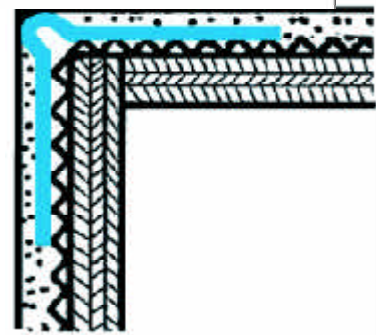

# Stucco Corner Bead

AMICO Vinyl Corner Bead reinforces exterior stucco corners with durable, straight, and rust free vinyl corners. The addition of stiffener ribs and slotted nailing holes makes these products easy and quick to install level and straight. AMICO Regular Leg and Irregular Leg Corner Beads are shipped with a supply of patented connector clips, designed to easily facilitate the installation of continuous lengths of corner beads. (Patent # 5,531,051)

Equal Length Leg Vinyl Corner Bead

Irregular Length Leg Vinyl Corner Bead

Standard Length: 10 feet

PRODUCT NO.	DIMENSIONS	LEG "A"	LEG "B"	BOX COUNT
CORNER BEAD AMX1	2½" x 2½" Equal Leg	2½"	2½"	50
CORNER BEAD AMX1X	1½" x 1½" Equal Leg	1½"	1½"	50
CORNER BEAD AMX2	2¾" x 2¾" Equal Leg	2¾"	2¾"	40
CORNER BEAD AMX1-WF	4" x 4" Equal Leg	4"	4"	40
CORNER BEAD AMX1-IR	2½" x 1½" Irregular Leg	2½"	1½"	50
CORNER BEAD AMX2-IR	2¾" x 1½" Irregular Leg	2¾"	1½"	40

# Stucco Corner Bead

Spring 2002

Stucco Accessories

Vinyl Arched Corner Bead

AMICO Arched Corner Bead offers the same quality and performance as our other fine corner bead products with the added benefit that it comes pre-notched to curve to most construction radiuses.

Vinyl Bull Nose Corner Bead

AMICO Bull Nose Corner Bead provides a 3/4" radius with similar damage resistant qualities as that of metal bull nose corner bead. Plus the added advantages that this vinyl bead offers of being rust proof, lightweight, and easy to install.