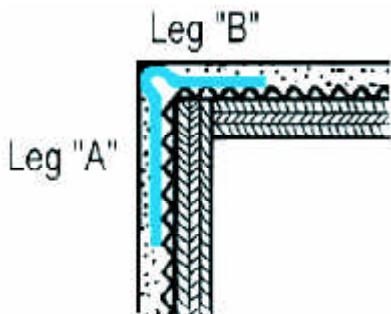

# Stucco Corner Bead

AMICO Vinyl Corner Bead reinforces exterior stucco corners with durable, straight, and rust free vinyl corners. The addition of stiffener ribs and slotted nailing holes makes these products easy and quick to install level and straight. AMICO Regular Leg and Irregular Leg Corner Beads are shipped with a supply of patented connector clips, designed to easily facilitate the installation of continuous lengths of corner beads. (Patent # 5,531,051)

Equal Length Leg Vinyl Corner Bead

Irregular Length Leg Vinyl Corner Bead

Standard Length: 10 feet

PRODUCT NO.	DIMENSIONS	LEG "A"	LEG "B"	BOX COUNT
CORNER BEAD AMX1	2½" x 2½" Equal Leg	2½"	2½"	50
CORNER BEAD AMX1X	1½" x 1½" Equal Leg	1½"	1½"	50
CORNER BEAD AMX2	2¾" x 2¾" Equal Leg	2¾"	2¾"	40
CORNER BEAD AMX1-WF	4" x 4" Equal Leg	4"	4"	40
CORNER BEAD AMX1-IR	2½" x 1½" Irregular Leg	2½"	1½"	50
CORNER BEAD AMX2-IR	2¾" x 1½" Irregular Leg	2¾"	1½"	40

Vinyl Bull Nose Corner Bead

AMICO Bull Nose Corner Bead provides a 3/4" radius with similar damage resistant qualities as that of metal bull nose corner bead. Plus the added advantages that this vinyl bead offers of being rust proof, lightweight, and easy to install.

Standard Length: 10 feet

PRODUCT NO.	DIMENSIONS	GROUND	PCS PER BOX
ARCHED CORNER BEAD AMX1- ARCH	2½" x 2½"	Any	50
ARCHED CORNER BEAD AMX2- ARCH	2¾" x 2¾"	Any	50
BULL NOSE CORNER BEAD AMX1- BN	2½" x 2½"	Any	20
BULL NOSE CORNER BEAD AMX2- BN	2¾" x 2¾"	Any	20