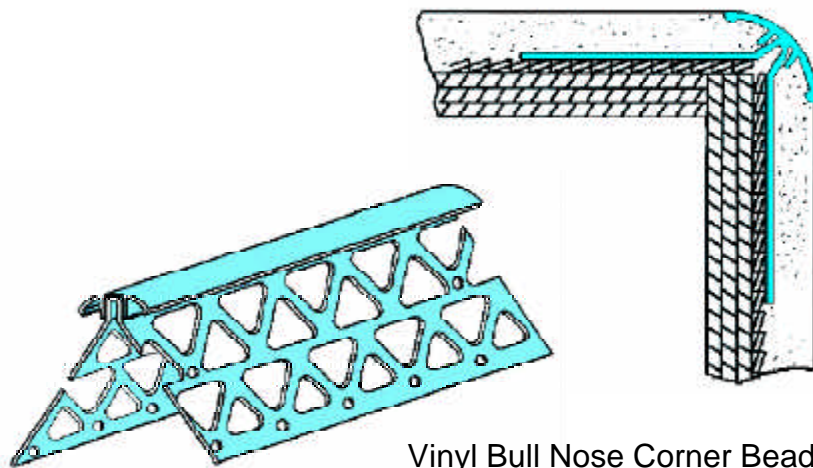

Equal Length Leg Vinyl Corner Bead

Irregular Length Leg Vinyl Corner Bead

Standard Length: 10 feet

PRODUCT NO.	DIMENSIONS	LEG "A"	LEG "B"	BOX COUNT
CORNER BEAD AMX1	2½" x 2½" Equal Leg	2½"	2½"	50
CORNER BEAD AMX1X	1½" x 1½" Equal Leg	1½"	1½"	50
CORNER BEAD AMX2	2¾" x 2¾" Equal Leg	2¾"	2¾"	40
CORNER BEAD AMX1-WF	4" x 4" Equal Leg	4"	4"	40
CORNER BEAD AMX1-IR	2½" x 1½" Irregular Leg	2½"	1½"	50
CORNER BEAD AMX2-IR	2¾" x 1½" Irregular Leg	2¾"	1½"	40

# Stucco Corner Bead

Spring 2002

Stucco Accessories

Vinyl Arched Corner Bead

AMICO Arched Corner Bead offers the same quality and performance as our other fine corner bead products with the added benefit that it comes pre-notched to curve to most construction radiuses.

Vinyl Bull Nose Corner Bead

AMICO Bull Nose Corner Bead provides a 3/4" radius with similar damage resistant qualities as that of metal bull nose corner bead. Plus the added advantages that this vinyl bead offers of being rust proof, lightweight, and easy to install.

Standard Length: 10 feet

PRODUCT NO.	DIMENSIONS	GROUND	PCS PER BOX
ARCHED CORNER BEAD AMX1- ARCH	2½" x 2½"	Any	50
ARCHED CORNER BEAD AMX2- ARCH	2¾" x 2¾"	Any	50
BULL NOSE CORNER BEAD AMX1- BN	2½" x 2½"	Any	20
BULL NOSE CORNER BEAD AMX2- BN	2¾" x 2¾"	Any	20