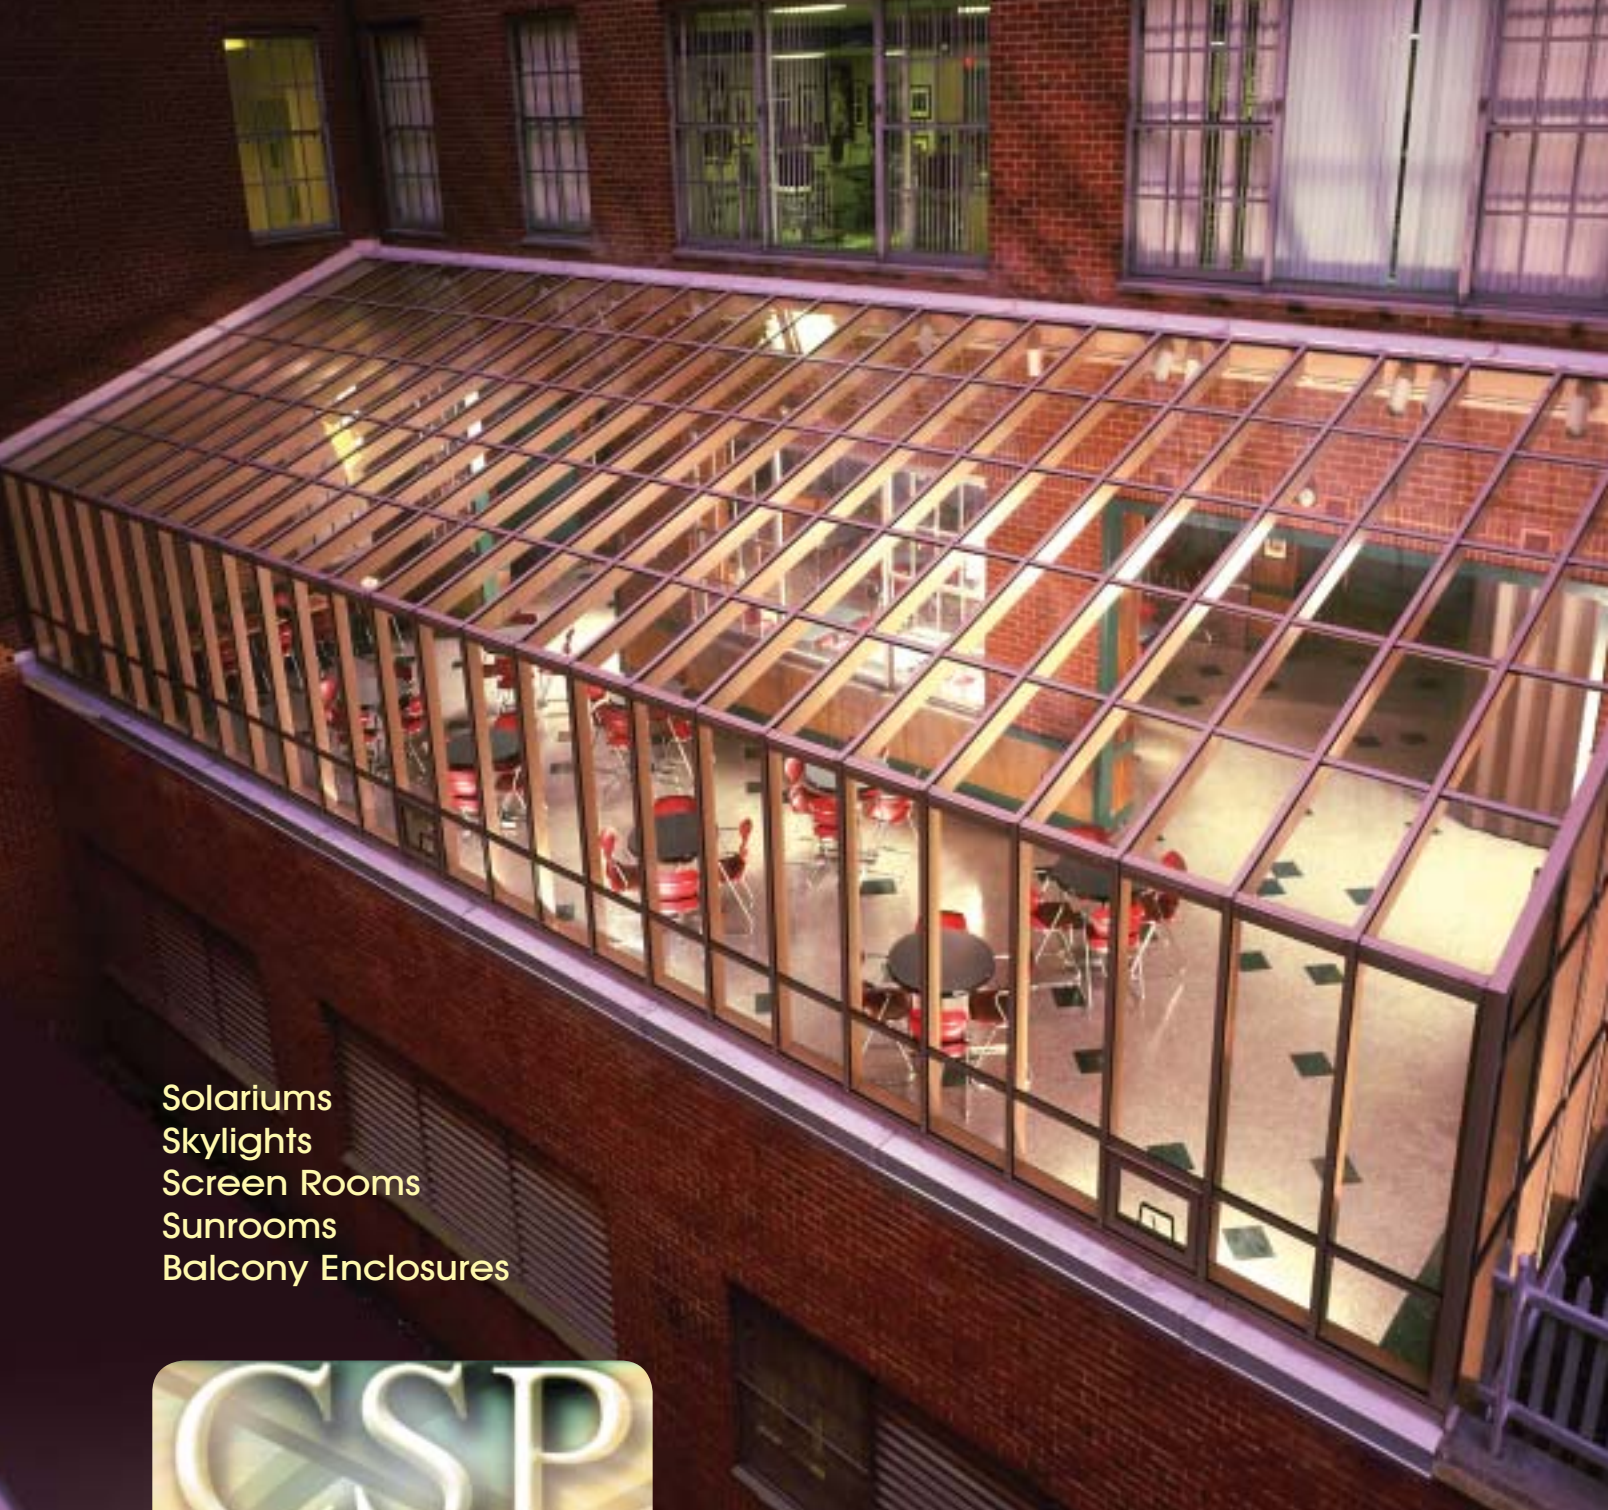

PATIO ENCLOSURES, INC. COMMERCIAL DIVISION

13 34 13/PAT
BuyLine 5165

Solariums
Skylights
Screen Rooms
Sunrooms
Balcony Enclosures

YOUR VISION... OUR EXPERTISE... SINCE 1966

2009

In business since 1966, Patio Enclosures, Inc. is the nation's largest manufacturer & installer of sunroom related products. Our excellent Dun & Bradstreet rating is proof positive of the stability and integrity that Patio Enclosures, Inc. represents in today's market.