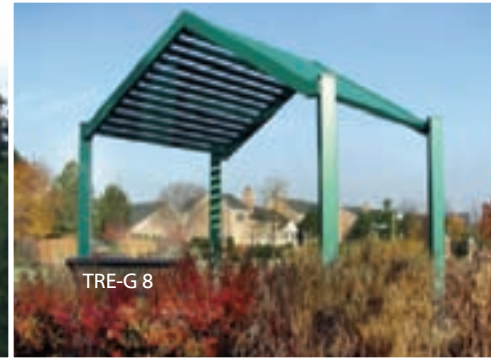

Trellises & Small Shelters

10 73 00/POR
BuyLine 4455

SANTA FE TRELLIS SFE
Sizes from 10'x10' to 20'x40'

GRECO TRELLIS GRE
21' shown; other sizes available

GABLE, FLAT & ARCH TRELLISES TRE
Sizes from 8'-12'