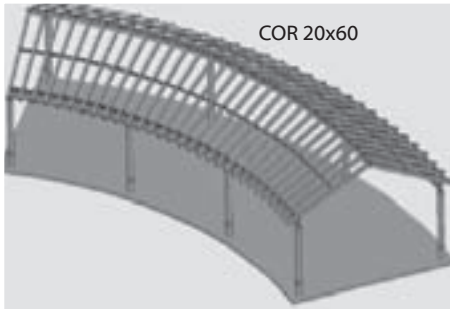

GABLE ROOF REK
 Available in 16'-50' widths, unlimited 20' bays

HIP ROOF RAM
 Available in 16'-50' widths and unlimited 20' bays

CHELSEA CLERESTORY GABLE ROOF CHE
 Sizes from 16'x24'-50'x64'

MARQUEE CLERESTORY HIP ROOF MAR
 Sizes from 16'x24'-50'x64'

Trellises & Small Shelters

10 73 00/POR
BuyLine 4455

SANTA FE TRELLIS SFE
Sizes from 10'x10' to 20'x40'

GRECO TRELLIS GRE
21' shown; other sizes available

GABLE, FLAT & ARCH TRELLISES TRE
Sizes from 8'-12'

CONCORD TRELLIS CON
82' side-to-side shown; other sizes available

PERGOLA PER
Sizes from 16'-30'

CORVINA TRELLIS COR
20'x60' shown; other sizes available

CALMERIA TRELLIS CAL
50' side-to-side shown; other sizes available