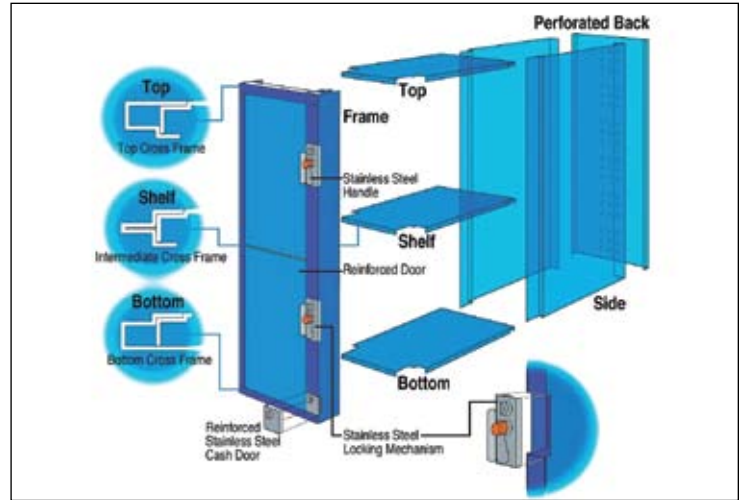

Electronic iLocker®

©2008 Salto Systems, Inc., Reprinted by permission from 9/2008

Optional Colors (Doors and Frame)

Product Specifications

Model	Statesman
Key & Cylinder	Proprietary 16 Million Key Codes
Lock Method of Operation	Key Only, Coin, Token Coin/Token Refund, No Charge, Hasp, RFID
Doors	Self-closing louver-less, 90° swing, recessed 2.5" stainless steel hinges, heavy-duty door closure spring, handle
Material	Electro galvanized coated, Cold Rolled Steel Gauges: Top 20 GA. Sides 24 GA. Back 20 GA. EG Shelves 20 GA. Front Frame 16 GA. Doors 16 GA.
Assembly	Fully factory assembled
Dimensions	See back page
Locker Sizes	See back page
Finish	Powder Coat
Standard Color	Tropic Sand (body)
Optional Colors	See color chart (doors & frames)