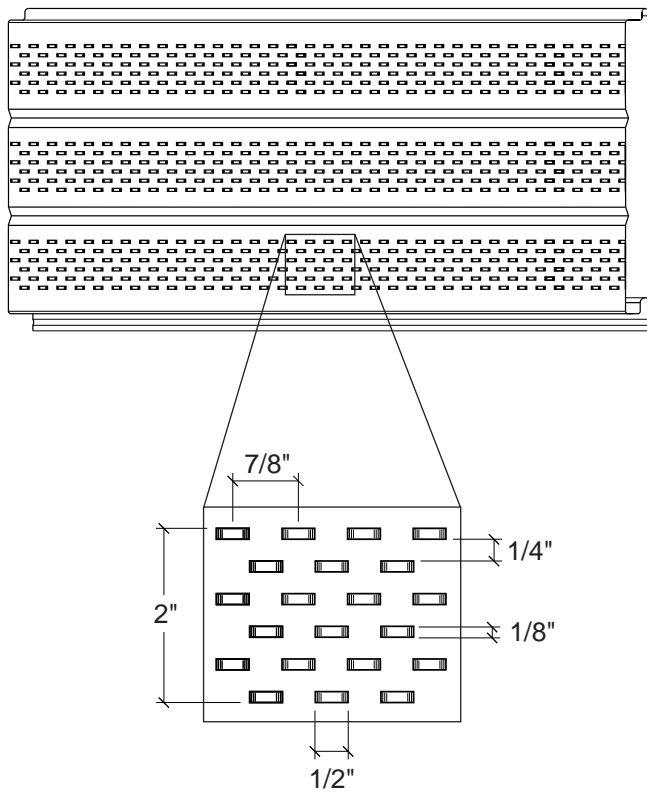

LANCED SOFFIT PANEL

ARCHITECTURAL
COMMERCIAL
INDUSTRIAL
PANEL

CONCEALED
FASTENERS

12"
COVERAGE

SOFFIT OR
LINER PANEL

OPEN FRAMING OR
SOLID SUBSTRATE

PANEL OVERVIEW

- ▶ Finishes: Kynar 500 (PVDF), MS Colorfast45[®], and Acrylic Coated Galvalume[®]
- ▶ Gauges: 26ga, 24ga and 22ga
- ▶ 12" panel coverage, 1" panel depth
- ▶ Concealed, direct-fastened system for soffit or liner applications
- ▶ Applies over open framing or solid substrate

Flat Pan

V-Grooves

metal sales
manufacturing corporation

LANCED SOFFIT PANEL

LANCING DETAILS

DIRECTIONAL DETAILS

INSTALLATION DETAILS

GENERAL INFORMATION

Lanced Soffit panels are designed to be installed over open structural framing or a solid substrate.

► Coverage

Lanced Soffit panels are available in a 1" depth with a 12" coverage.

► Length

Minimum factory cut length is 5'-0" (with V-Grooves), or 7'-0" (without V-Grooves). Maximum panel lengths: 20'-0" for 24 Ga. and 5'-0" for 26 Ga.

NOTE: All panels are subject to surface distortion due to improperly applied fasteners. Overdriven fasteners will cause stress and induce oil canning across the face of the panel at or near the point of attachment.