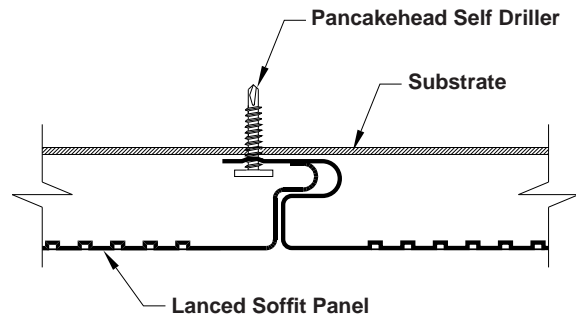

Flat Pan

V-Grooves

metal sales
manufacturing corporation

LANCED SOFFIT PANEL

LANCING DETAILS

DIRECTIONAL DETAILS

INSTALLATION DETAILS

GENERAL INFORMATION

► Applications

Lanced Soffit panels may be applied horizontally or vertically. They are not recommended for roof or exterior wall applications.

NOTE: Sidelap disengagement may occur under loading.

► Substructure

Lanced Soffit panels are designed to be installed over open structural framing or a solid substrate.

► Coverage

Lanced Soffit panels are available in a 1" depth with a 12" coverage.

► Length

Minimum factory cut length is 5'-0" (with V-Grooves), or 7'-0" (without V-Grooves). Maximum panel lengths: 20'-0" for 24 Ga. and 5'-0" for 26 Ga.

NOTE: All panels are subject to surface distortion due to improperly applied fasteners. Overdriven fasteners will cause stress and induce oil canning across the face of the panel at or near the point of attachment.