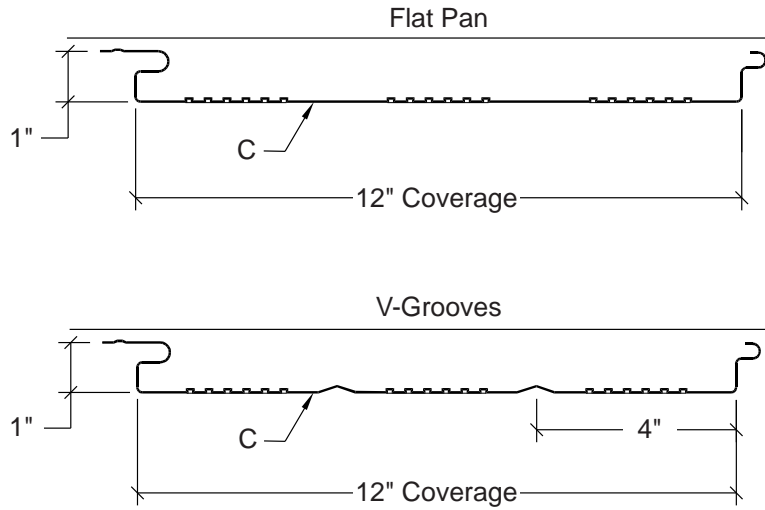

LANCED SOFFIT PANEL

ARCHITECTURAL
COMMERCIAL
INDUSTRIAL
PANEL

CONCEALED
FASTENERS

12"
COVERAGE

SOFFIT OR
LINER PANEL

OPEN FRAMING OR
SOLID SUBSTRATE

PANEL OVERVIEW

- ▶ Finishes: Kynar 500 (PVDF), MS Colorfast45[®], and Acrylic Coated Galvalume[®]
- ▶ Gauges: 26ga, 24ga and 22ga
- ▶ 12" panel coverage, 1" panel depth
- ▶ Concealed, direct-fastened system for soffit or liner applications
- ▶ Applies over open framing or solid substrate

Lanced Soffit panels are designed to be installed over open structural framing or a solid substrate.

► Coverage

Lanced Soffit panels are available in a 1" depth with a 12" coverage.

► Length

Minimum factory cut length is 5'-0" (with V-Grooves), or 7'-0" (without V-Grooves). Maximum panel lengths: 20'-0" for 24 Ga. and 5'-0" for 26 Ga.

NOTE: All panels are subject to surface distortion due to improperly applied fasteners. Overdriven fasteners will cause stress and induce oil canning across the face of the panel at or near the point of attachment.