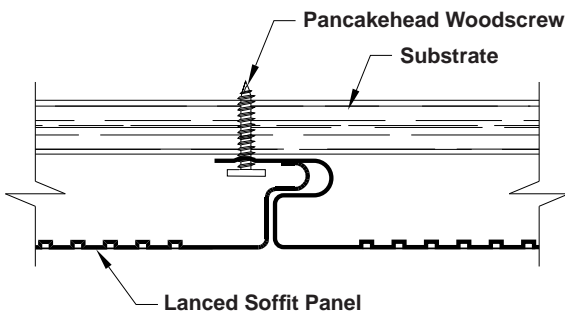

Flat Pan

V-Grooves

metal sales
manufacturing corporation

LANCED SOFFIT PANEL

LANCING DETAILS

DIRECTIONAL DETAILS

INSTALLATION DETAILS

GENERAL INFORMATION

► Applications

Lanced Soffit panels may be applied horizontally or vertically. They are not recommended for roof or exterior wall applications.

NOTE: Sidelap disengagement may occur under loading.

► Substructure

Lanced Soffit panels are designed to be installed over open structural framing or a solid substrate.

► Coverage

Lanced Soffit panels are available in a 1" depth with a 12" coverage.

► Length

Minimum factory cut length is 5'-0" (with V-Grooves), or 7'-0" (without V-Grooves). Maximum panel lengths: 20'-0" for 24 Ga. and 5'-0" for 26 Ga.

NOTE: All panels are subject to surface distortion due to improperly applied fasteners. Overdriven fasteners will cause stress and induce oil canning across the face of the panel at or near the point of attachment.