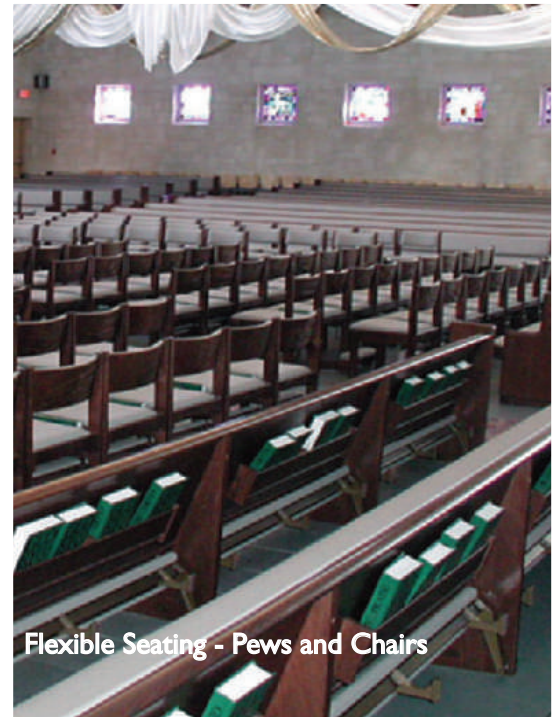

Flexible Seating - Pews and Chairs