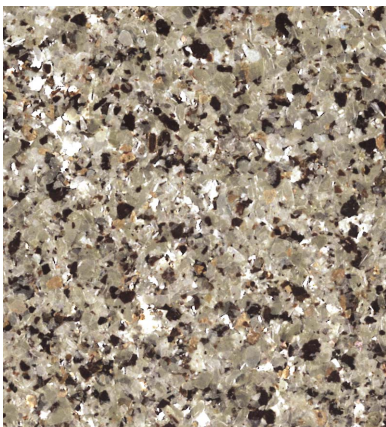

AMBER

GOLD

MIDNIGHT

AUTUMN

RUM

SILVER

NICKEL

GLIMMER

TORTOISE SHELL

The samples shown contain metallic flakes and are only close approximations and should not be used for specification purposes. Contact Dur-A-Flex to obtain actual samples for best color selection.