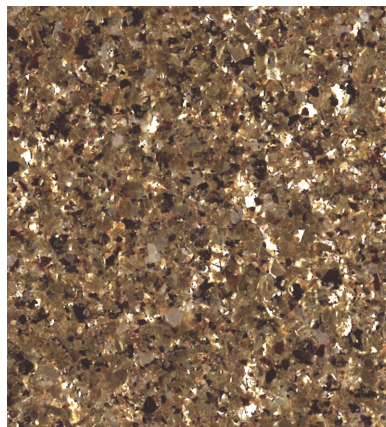

AMBER

GOLD

MIDNIGHT

AUTUMN

RUM

SILVER

NICKEL

GLIMMER

TORTOISE SHELL

The samples shown contain metallic flakes and are only close approximations and should not be used for specification purposes. Contact Dur-A-Flex to obtain actual samples for best color selection.