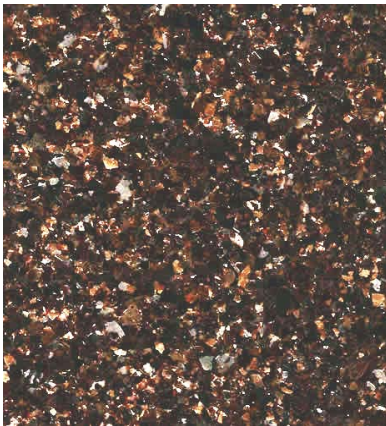

AMBER

GOLD

MIDNIGHT

AUTUMN

RUM

SILVER

NICKEL

GLIMMER

TORTOISE SHELL

The samples shown contain metallic flakes and are only close approximations and should not be used for specification purposes. Contact Dur-A-Flex to obtain actual samples for best color selection.