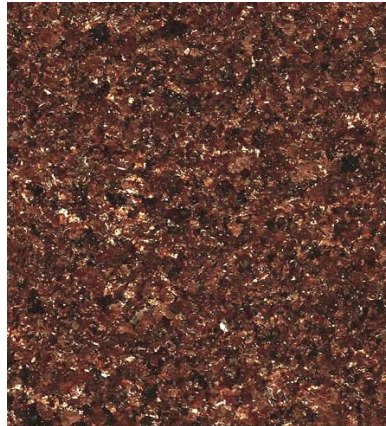

AMBER

GOLD

MIDNIGHT

AUTUMN

RUM

SILVER

NICKEL

GLIMMER

TORTOISE SHELL

The samples shown contain metallic flakes and are only close approximations and should not be used for specification purposes. Contact Dur-A-Flex to obtain actual samples for best color selection.