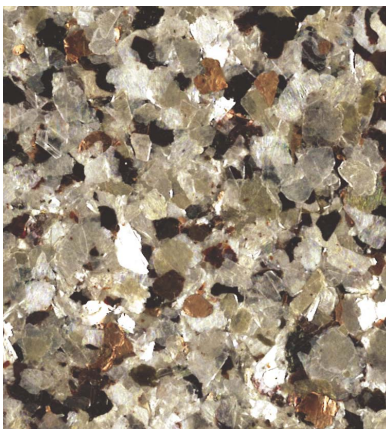

AMBER

GOLD

MIDNIGHT

AUTUMN

RUM

SILVER

NICKEL

GLIMMER

TORTOISE SHELL

The samples shown contain metallic flakes and are only close approximations and should not be used for specification purposes. Contact Dur-A-Flex to obtain actual samples for best color selection.