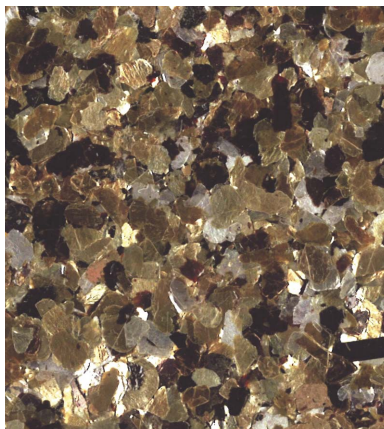

AMBER

GOLD

MIDNIGHT

AUTUMN

RUM

SILVER

NICKEL

GLIMMER

TORTOISE SHELL

The samples shown contain metallic flakes and are only close approximations and should not be used for specification purposes. Contact Dur-A-Flex to obtain actual samples for best color selection.