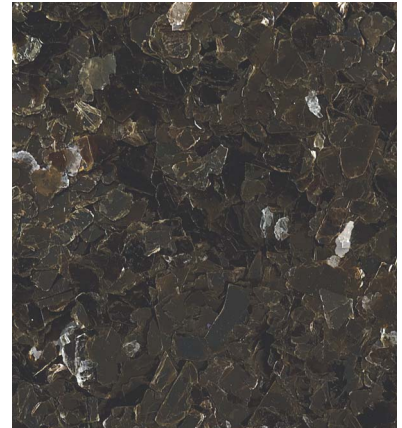

AMBER

GOLD

MIDNIGHT

AUTUMN

RUM

SILVER

NICKEL

GLIMMER

TORTOISE SHELL

The samples shown contain metallic flakes and are only close approximations and should not be used for specification purposes. Contact Dur-A-Flex to obtain actual samples for best color selection.