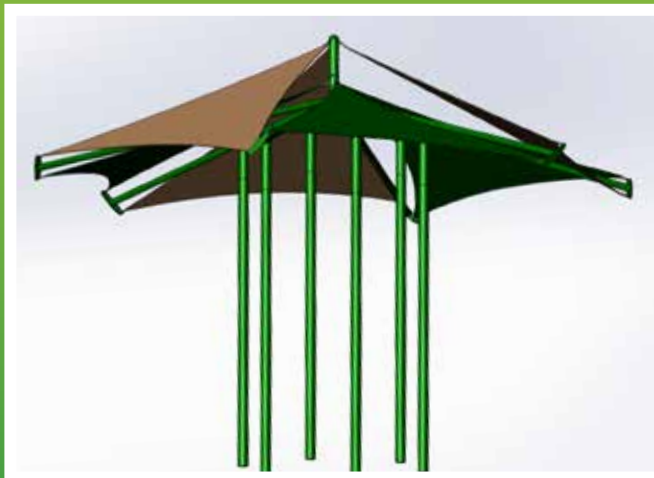

Hexagon Pinwheel