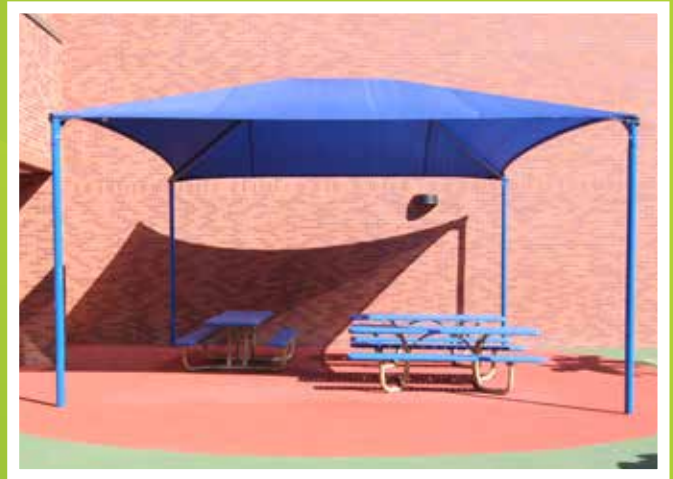

# PlayCover® Sun Shades

**Durable, Versatile and Strong** - Miracle's PlayCover® Sun Shades have you covered, with numerous sizes of Shade Structures and Shade Toppers that can be mounted directly in playground posts or used as free-standing units.

# Freestanding Shade\*

Miracle's PlayCover® freestanding shade structures are ideal for protecting large playground areas from the sun's harmful rays. Freestanding shade structures are available in multiple Hip, Triangle and Pyramid designs and come in a variety of both standard and flame retardant fabric colors, making them the perfect addition to your play space.

**Two Post Hip**

**Hip**

**Single Post Pyramid**

\*For freestanding shades, eave height does not include surfacing when placed in use zone of equipment. For a 12" loose fill, the eave height is one foot lower than stated. For example, a stated 8' eave height measures 7'.