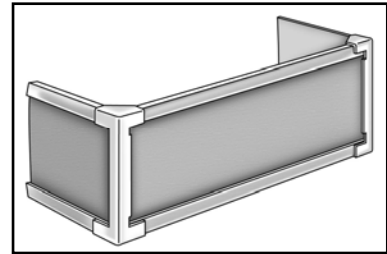

Vertical Blind Valance Options

Contract Channel Panel Groover Valance

- A) Channel Panel Valance
- B) Valance Return
- C) Square Valance Corner
- D) Valance Insert

Standard Dust Cover Valance

- A) Dust Cover Valance
- B) Valance Return
- C) Square Valance Corner
- D) Valance Insert

Continuous Corner Dust Cover Valance

- A) Continuous Corner Valance
- B) Valance Return
- C) Round Valance Corner
- D) Valance Insert

Vertical Blind Valance Options

Premier Trim Dust Cover Valance

(Available in a variety of trim colors and finishes)