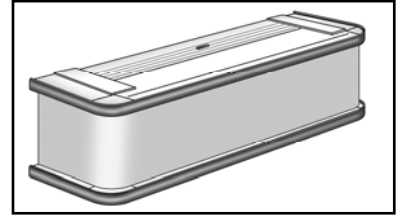

Vertical Blind Valance Options

Contract Channel Panel Groover Valance

- A) Channel Panel Valance
- B) Valance Return
- C) Square Valance Corner
- D) Valance Insert

Standard Dust Cover Valance

- A) Dust Cover Valance
- B) Valance Return
- C) Square Valance Corner
- D) Valance Insert

Continuous Corner Dust Cover Valance

- A) Continuous Corner Valance
- B) Valance Return
- C) Round Valance Corner
- D) Valance Insert

Vertical Blind Valance Options

Premier Trim Dust Cover Valance

(Available in a variety of trim colors and finishes)