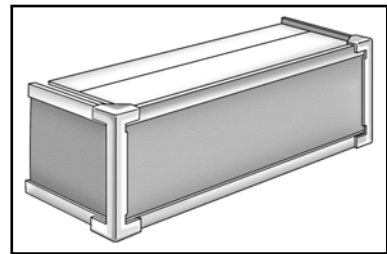

Vertical Blind Valance Options

Contract Channel Panel Groover Valance

- A) Channel Panel Valance
- B) Valance Return
- C) Square Valance Corner
- D) Valance Insert

Standard Dust Cover Valance

- A) Dust Cover Valance
- B) Valance Return
- C) Square Valance Corner
- D) Valance Insert

Continuous Corner Dust Cover Valance

- A) Continuous Corner Valance
- B) Valance Return
- C) Round Valance Corner
- D) Valance Insert

Vertical Blind Valance Options

Premier Trim Dust Cover Valance

(Available in a variety of trim colors and finishes)