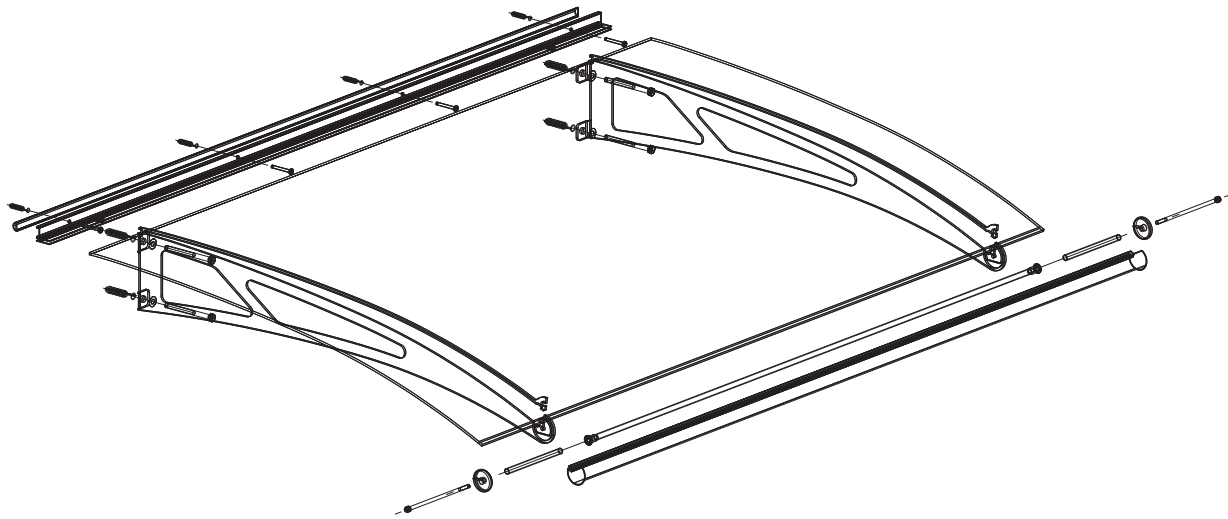

LIGHTLINE®

1500

2006-07-03

Lightline canopy kits come with all the hardware needed to assemble. Please verify what type of wall you are dealing with before installing the canopy. If necessary, you may need to use screws and anchors other than those included in the enclosed installation kit. Consult a licensed contractor for installation hardware recommendations.

O  (DIN 571 10x100) P  (S14) 4x

 2x

T   2x