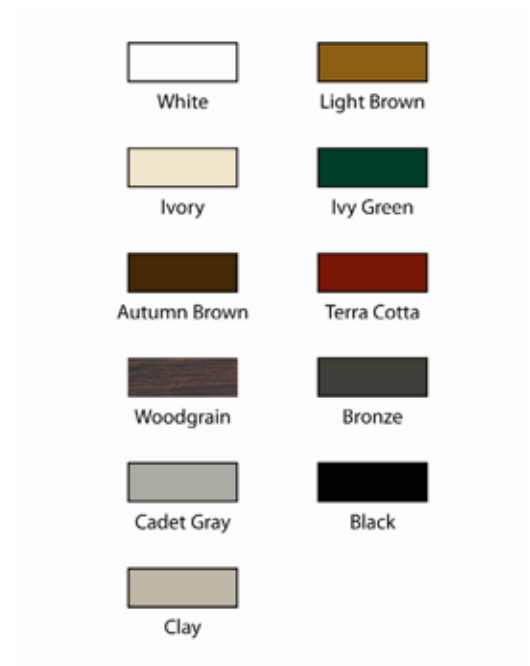

Ballew's Aluminum carports are made with a baked-on enamel finish designed to hold its' color and provide a virtually maintenance-free protection for your car, boat, or RV. Remember..aluminum will never rust.

### Available Colors