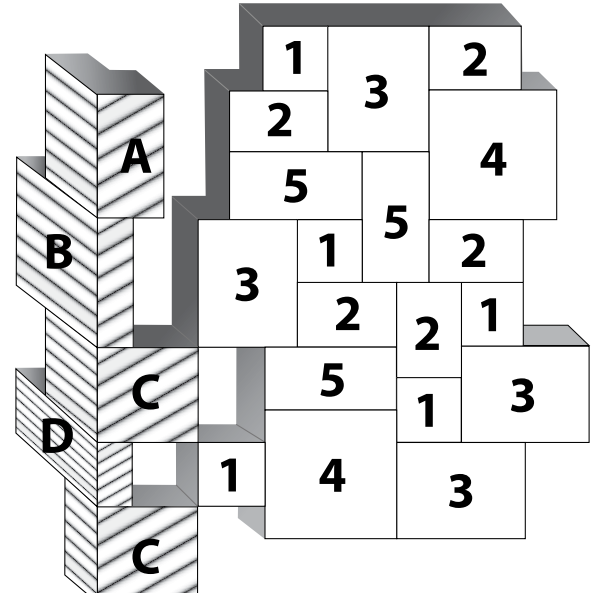

CENTURION CASTLE ROCK

by Centurion Stone

Features:

- Can be installed in Random Ashlar pattern or Repeating Pattern for quick installation with minimum cutting.
- 90 degree corners.
- Average thickness of one and one fourth inches.
- Pattern sized for a one half inch mortar joint.
- Convenient, easy handling packaging.

FLATS

#1	6x6	- 5 pieces
#2	6x9	- 6 pieces
#3	9x12	- 4 pieces
#4	12x12	- 2 pieces
#5	6x12	- 3 pieces

Corner		Size	Lin. Ft.		Sq. Ft.	C to F
# of Pieces			Pcs.	Total	Total	Factor
A	4	6" x 6" x 12"	12"	4'	3.2	
B	4	3" x 12" x 12"	12"	4'	3.2	
C	8	3" x 9" x 9"	9"	6'	4.75	
D	4	3" x 9" x 6"	6"	2'	1.58	
Approximate Coverage			16'	12.73	X.80	

PATTERN DESCRIPTION AND DIMENSIONS

PATTERN / CODE	TEXTURE	PATTERN OF INSTALLATION	THICKNESS	HEIGHT	WIDTH	REC JOINT
Centurion Castle 070	Flat profile weathered face texture formal looking stone.	Installed in a pattern. Diagram available or at random. Install level with a consistent joint.	1 1/4" TO 1 1/2"	6' to 12'	6' to 12'	3/4"