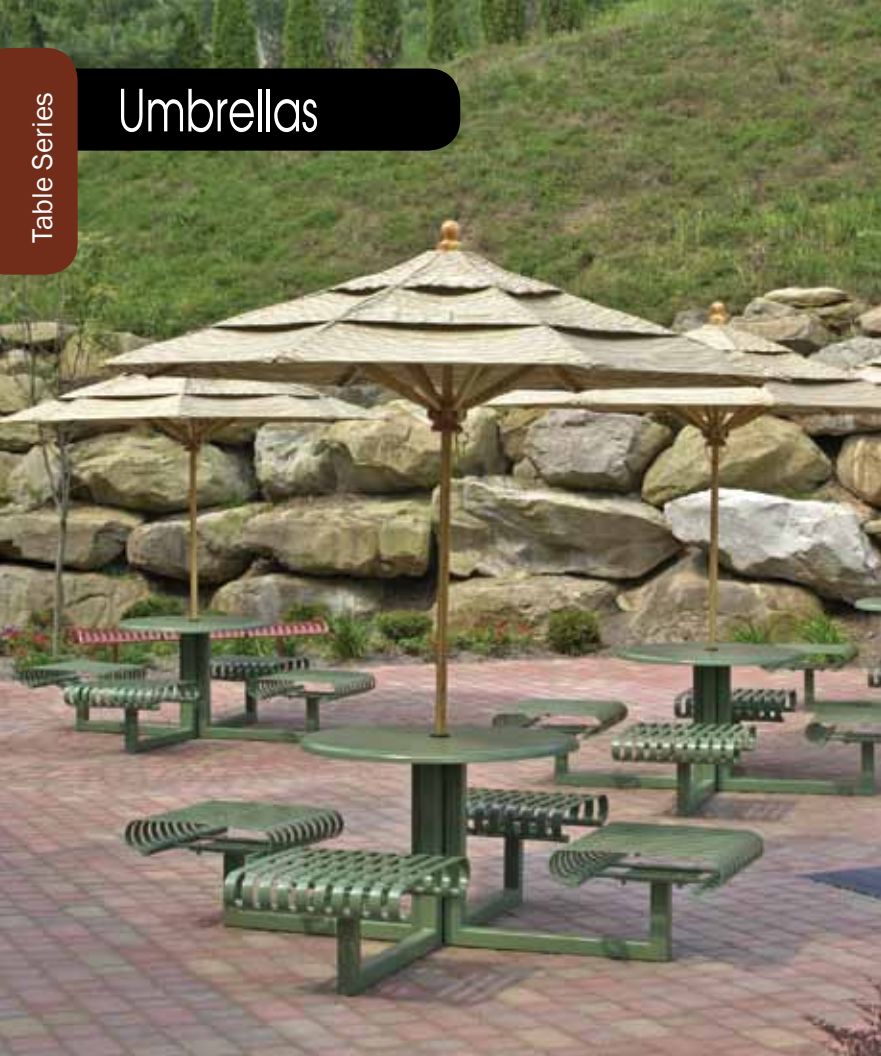

# Umbrellas

Aluminum pole is powder coated to look like real wood!

### Wood Grain Aluminum Market Umbrella

- Marine grade aluminum pole and hub powder coated in a wood grain finish
- Look of wood with the durability of aluminum: No cracking, splitting, fading or warping
- Unbreakable pultrusion ribs
- Sunbrella® fabric
- Stainless steel hardware
- Pliable neoprene canopy pockets
- Rotating canopy releases stress from pole, ribs and hub
- Traditional push-up double vent
- Umbrella must be used with 80 lb base to validate warranty

**Northern Ash Umbrella**

- Sunbrella® fabric
- Pole reinforced with 3/8" steel pipe
- Multi-laminated hub reinforced with stainless steel hardware
- Solid brass fabric-connecting brackets, eye-screw and chain
- Traditional push-up double vent, eight panel awning
- Umbrella must be used with 80 lb base to validate warranty