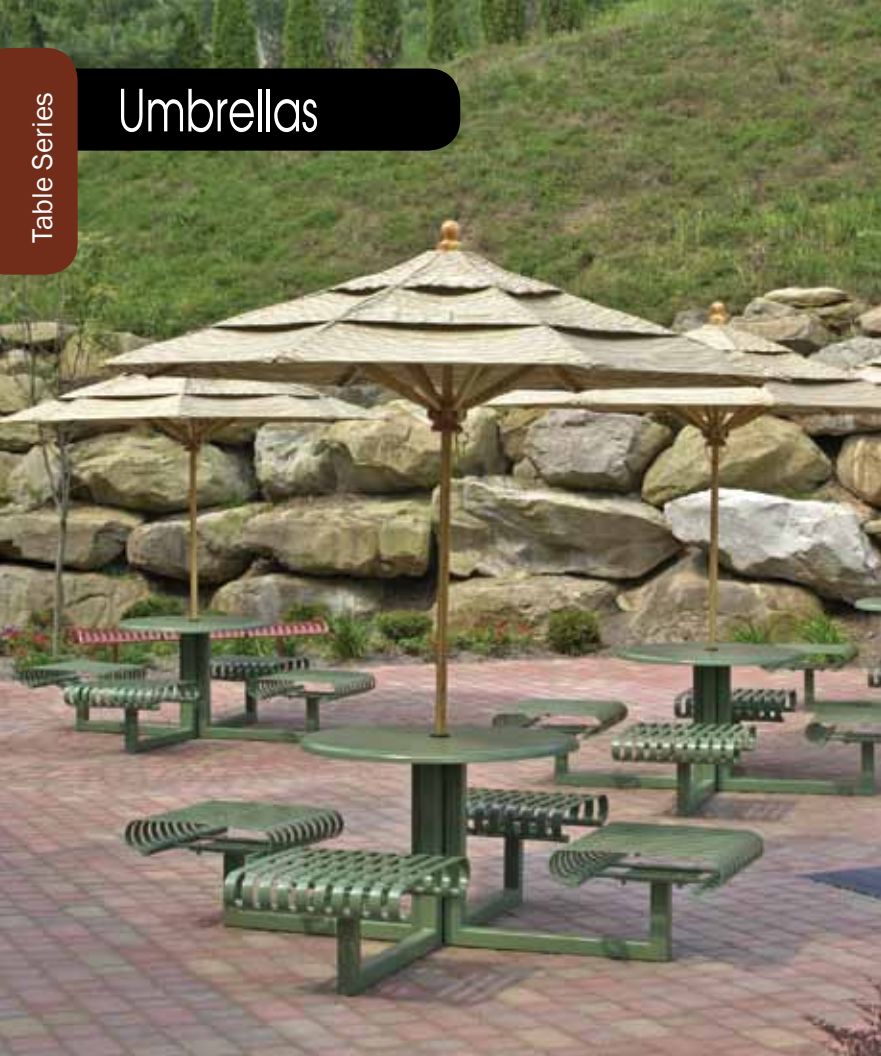

Umbrellas

Aluminum pole is powder coated to look like real wood!

Wood Grain Aluminum Market Umbrella

- Marine grade aluminum pole and hub powder coated in a wood grain finish
- Look of wood with the durability of aluminum: No cracking, splitting, fading or warping
- Unbreakable pultrusion ribs
- Sunbrella® fabric
- Stainless steel hardware
- Pliable neoprene canopy pockets
- Rotating canopy releases stress from pole, ribs and hub
- Traditional push-up double vent
- Umbrella must be used with 80 lb base to validate warranty

UMBAL6W	$1365	Wood grain aluminum Market umbrella 6 1/2'
UMBAL8W	$1535	Wood grain aluminum Market umbrella 8 1/2'