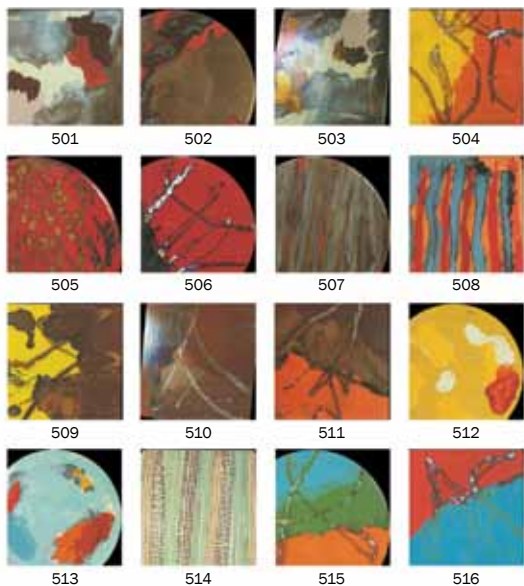

R024R	$1395	Rosetta 24" round table
R024SQ	$1395	Rosetta 24" square table
R032R	$1750	Rosetta 32" round table
R032SQ	$1750	Rosetta 32" square table
R040R	$2025	Rosetta 40" round table
R040SQ	$2025	Rosetta 40" square table
Other sizes available - Call for details and pricing		

NA24R	$1395	Novella 24" round table
NA24SQ	$1395	Novella 24" square table
NA32R	$1750	Novella 32" round table
NA32SQ	$1750	Novella 32" square table
NA40R	$2025	Novella 40" round table
NA40SQ	$2025	Novella 40" square table
Other sizes available - Call for details and pricing