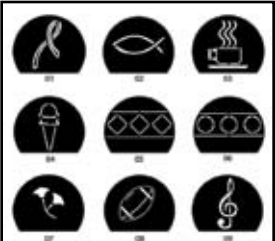

COMFORTABLE, OVERSIZED & LIGHTWEIGHT

OL22 \$410 Olivia arm chair

OL22N \$410 Olivia chair without arms

OL6-XX \$2345 Olivia table and four laser cut arm chairs

OL22S \$410 Olivia solid back arm chair

OL22NS \$410 Olivia solid back chair without arms