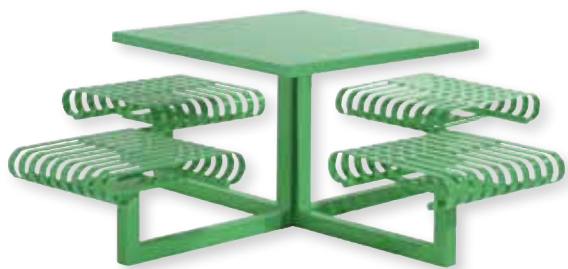

*\*Available in 4, 5 and 6 seat options*

EA6-1RD	\$2095	Easton 40" round table and 4 flat seats
EA6-2RD	\$2215	Easton 40" round table and 4 seats with back
EA6-1RD-5	\$2395	Easton 48" round table and 5 flat seats
EA6-2RD-5	\$2595	Easton 48" round table and 5 seats with back
EA6-1RD-6	\$2495	Easton 60" round table and 6 flat seats
EA6-2RD-6	\$2695	Easton 60" round table and 6 seats with back

# Hapsburg Table Set

The Hapsburg table set is available in an ADA accessible option.

Some assembly required on the Hapsburg table set.

HP6-2SQ  
Shown with optional umbrella

HP6-2SQ \$2415 Hapsburg square table and seats with back

Available with or without umbrella hole

HP6-1SQ \$2295 Hapsburg square table and flat seats

HP6-1RD \$2295 Hapsburg round table and flat seats

HP6-2RD \$2415 Hapsburg round table and seats with back

HP6-2SQ-3 \$2180 Hapsburg 3-seat accessible square table and seats with back