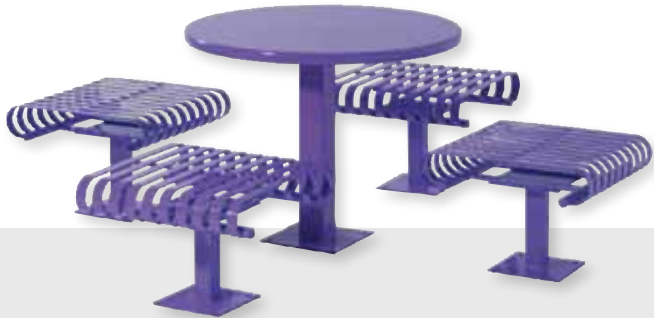

PN6CU-1-60

PN6CU-1-60 \$2435 Penn table with curved seats - 60" table

PN6-2

PN6-1 \$2095 Penn round table and flat seats  
 PN6-2 \$2215 Penn round table and seats with back

PHOTO CREDIT: Yuba College Health and Public Safety Building, Marysville, CA. Photograph taken by Donald Satterlee.

# Saxony Table Set

The Saxony table set is available in an ADA accessible option.

SY6-1RD \$2295 Saxony round table and flat seats

Available with or without umbrella hole.  
Saxony table and seats must be securely bolted to the ground for stability and warranty.