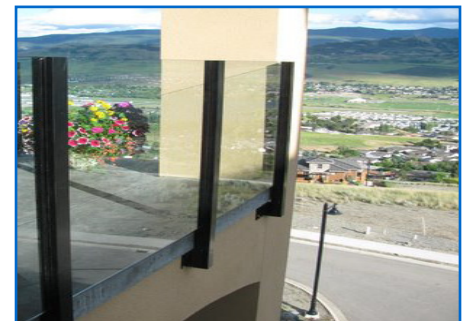

For More Information, contact durarail@duradek.com or call 1-866-591-5594