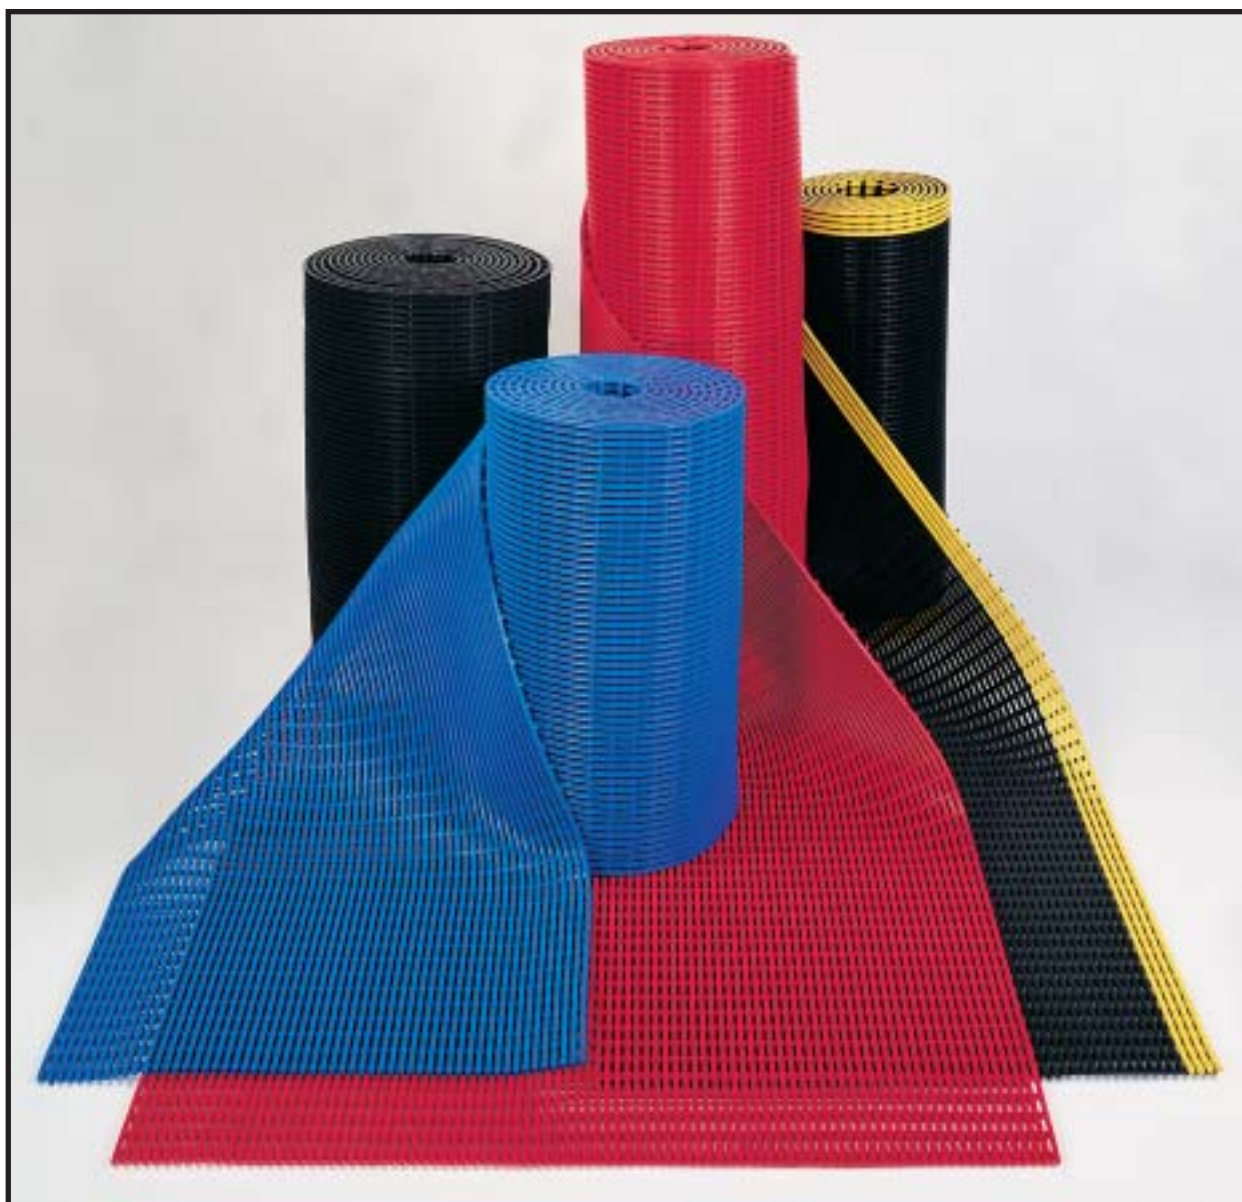

***For Durability
and Strength,
Take a Stand on
Tepromark Vinyl Matting***

 **Tepromark**
International Inc.

Tepromark Vinyl Matting Provides the Perfect Safety and Anti-Fatigue Flooring

- Reduces Noise
- Eliminates Slippery Surfaces
- Promotes Comfort
- Helps Prevent Accidents

CLOSE SPACED, OPEN GRID

CLOSE GRIP, a closely spaced, double grid safety matting, 5/8" thick, that is ideal for high volume pedestrian areas.

- Closely spaced grid makes it usable in areas where women's high heels could easily be trapped.
- Liquids, dirt and grime simply pass through the open grid.
- Hard wearing, impervious to chemicals.
- Available in rolls, so pick up for cleaning is easy.
- Rolls are 33 feet long, 2, 3 or 4 feet wide.

ENTRYTRED 'Heelproof' entrance mat, 9/16" thick. A self-draining open grid design that is easy to install and keep clean.

- Similar to Closegrip, but is stiffer and harder.
- Cleaner entrances - 'Diamond Tread' slip resistant surface literally scrapes the dirt off shoes.
- Simple cleaning, as it is non-porous, therefore does not absorb.
- Long lasting attractive alternate to conventional 'multi-piece' entrance mats - at a fraction of the cost.
- Rolls are 33 feet long, 2 or 3 feet wide.

SELF-DRAINING, OPEN GRID MATTING

TREADS CUT INTO MATTING WITH A DIAMOND WHEEL FOR SUPERIOR ANTI-SLIP PROTECTION

TEPROHOLD, 5/8" thick heavy duty industrial mat where durability is important.

- Superior anti-slip properties, even on slick oily floors, because of its 'diamond-cut' tread.
- Vynagrip won't shift around. Cross ribs with 'diamond cut' tread on the reverse side of the mat provide positive traction.
- Provides Tepromark's best fatigue reducing cushion for personnel who must stand for long periods of time.