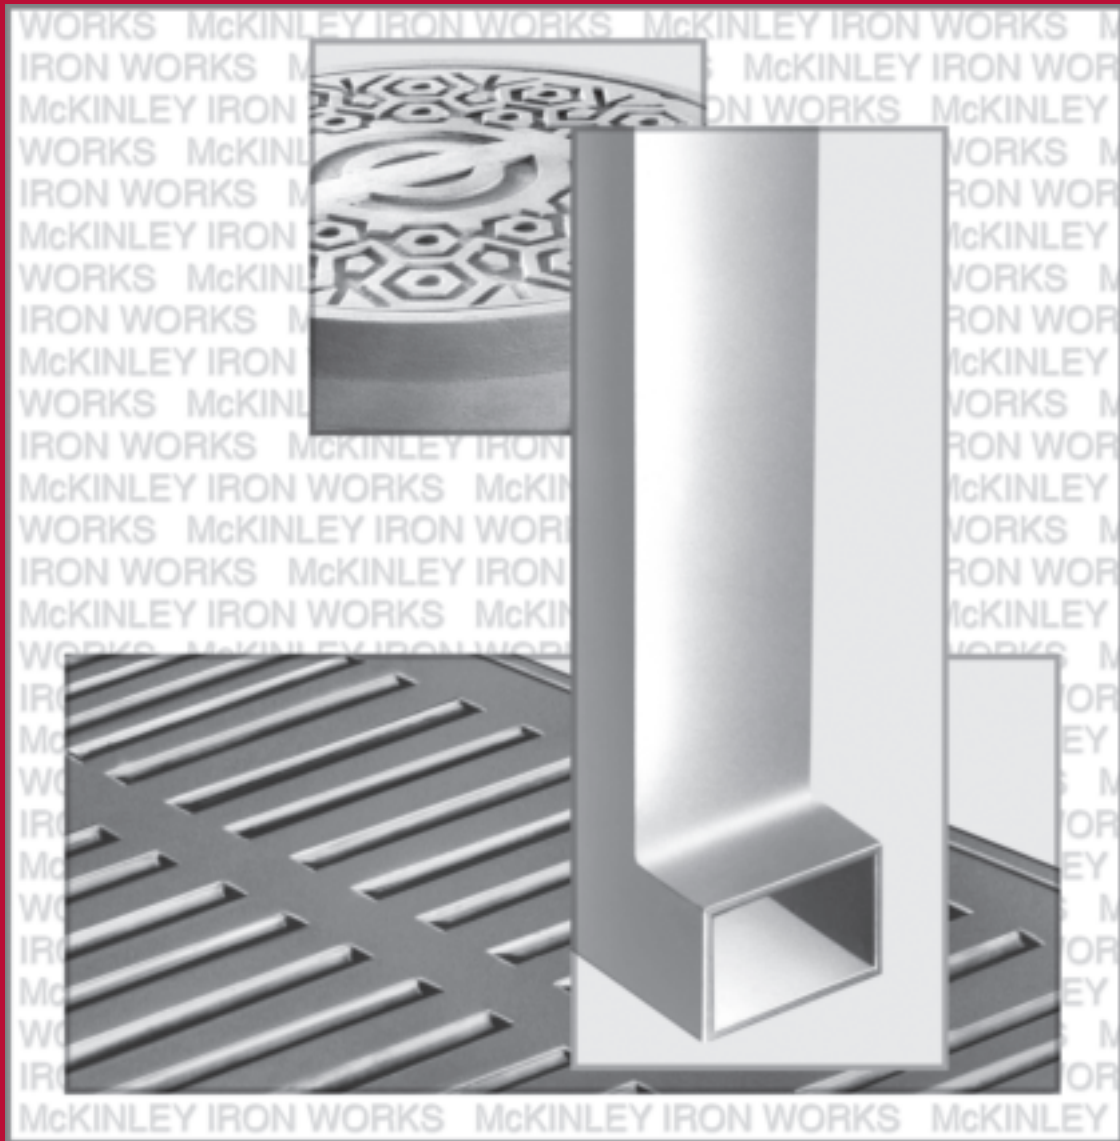

McKINLEY IRON WORKS

CONSTRUCTION PRODUCTS

901 North Throckmorton	Fort Worth, Texas 76164	817-335-1268
Post Office Box 790	Fort Worth, Texas 76101	Metro 817-429-0791
www.mckinleyironworks.com	800-433-2303	Fax 817-336-0677