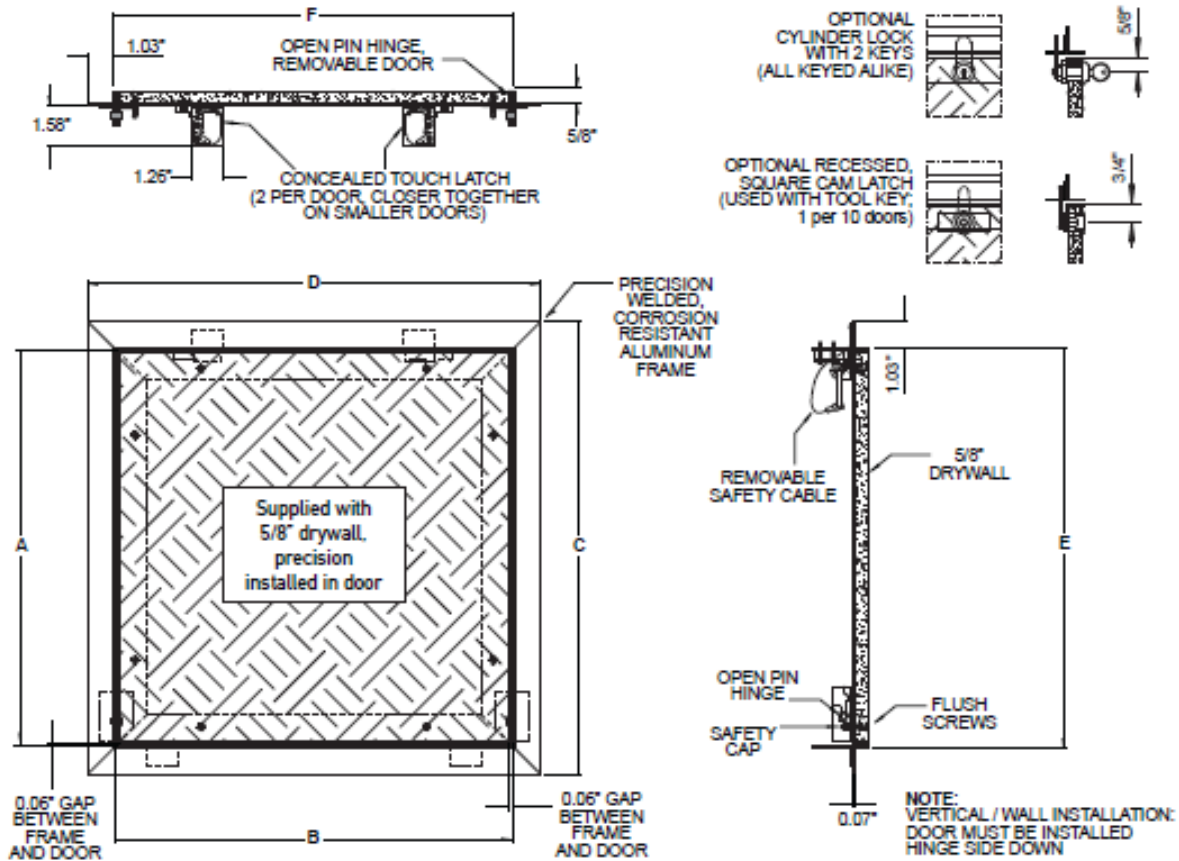

SPECIFICATIONS:

- CONCEALED TOUCH LATCH
- WELDED ALUMINUM FRAME
- WELDED ALUMINUM, OPEN HINGE, REMOVABLE DOOR
- PRE-INSTALLED PRECISION DRYWALL
- MILL FINISH
- NON-SNAG REMOVABLE SAFETY CABLE
- SUPPLIED TO FIT 5/8" DRYWALL
- ROUGH OPENING TO BE WIDTH/HEIGHT + 0.188"

OPTIONS:

- CYLINDER LOCK WITH 2 KEYS (ALL KEYED ALIKE)
- RECESSED SQUARE CAM LATCH (USE WITH TOOL KEY, 1 PER 10 DOORS)

QTY.	NOMINAL SIZE		Inch A		Inch B		Inch C		Inch D		Inch E		Inch F	
	Inch	mm	Inch	mm	Inch	mm	Inch	mm	Inch	mm	Inch	mm	Inch	mm
	8 x 8	203 x 203	8.00	203	8.00	203	10.20	258	10.20	258	8.14	207	8.14	207
	12 x 12	305 x 305	12.00	305	12.00	305	14.20	359	14.20	359	12.14	308	12.14	308
	16 x 16	406 x 406	16.00	406	16.00	406	18.20	461	18.20	461	16.14	410	16.14	410
	18 x 18	457 x 457	18.00	457	18.00	457	20.20	512	20.20	512	22.14	461	22.14	461
	20 x 20	508 x 508	20.00	508	20.00	508	22.20	562	22.20	562	20.14	512	20.14	512
	24 x 24	610 x 610	24.00	610	24.00	610	26.20	664	26.20	664	24.14	613	24.14	613
	24 x 36	610 x 915	24.00	610	36.00	915	26.20	664	38.20	969	24.14	613	36.14	919