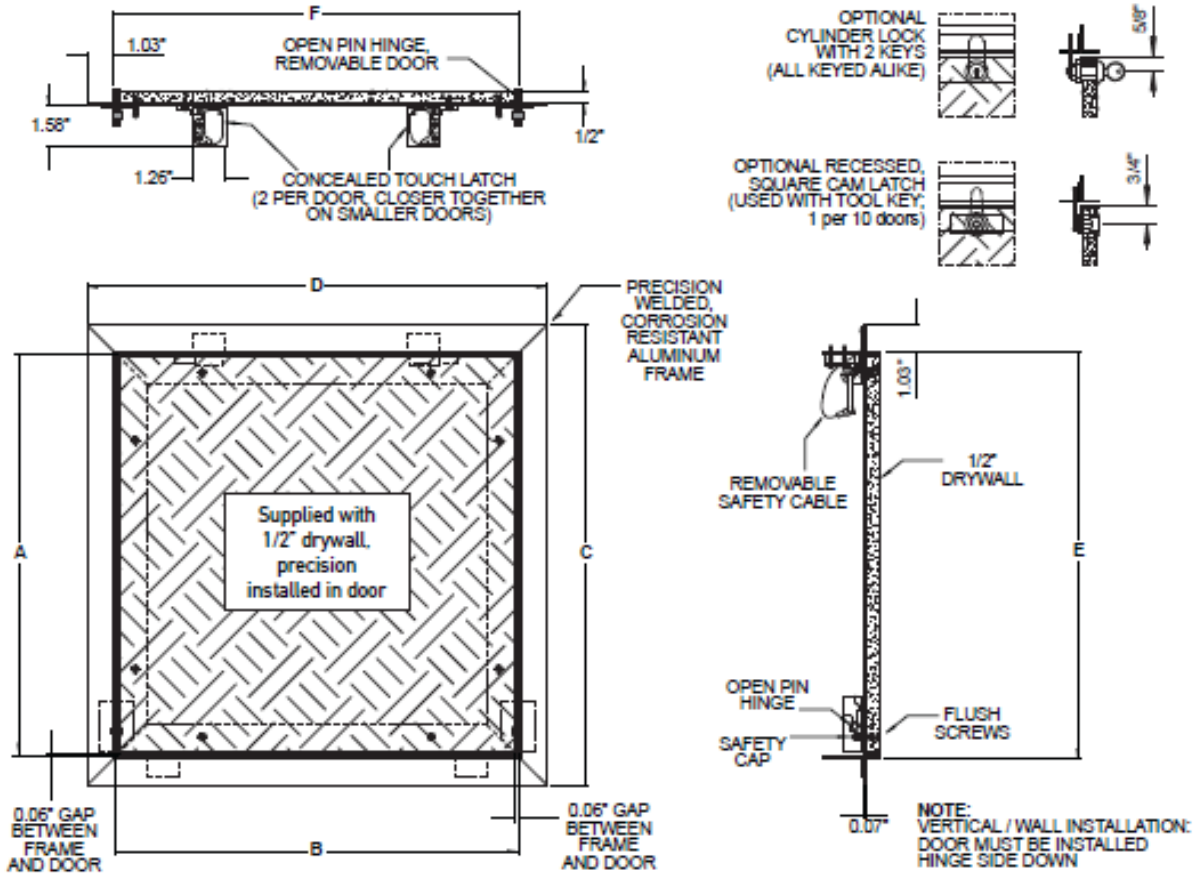

SPECIFICATIONS:

- CONCEALED TOUCH LATCH
- WELDED ALUMINUM FRAME
- WELDED ALUMINUM, OPEN HINGE, REMOVABLE DOOR
- PRE-INSTALLED PRECISION DRYWALL
- MILL FINISH
- NON-SNAG REMOVABLE SAFETY CABLE
- SUPPLIED TO FIT 1/2" DRYWALL
- ROUGH OPENING TO BE WIDTH/HEIGHT + 0.188"

OPTIONS:

- CYLINDER LOCK WITH 2 KEYS (ALL KEYED ALIKE)
- RECESSED SQUARE CAM LATCH (USE WITH TOOL KEY, 1 PER 10 DOORS)

QTY.	NOMINAL SIZE		A		B		C		D		E		F	
	Inch	mm	Inch	mm	Inch	mm	Inch	mm	Inch	mm	Inch	mm	Inch	mm
	8 x 8	203 x 203	8.00	203	8.00	203	10.20	258	10.20	258	8.14	207	8.14	207
	12 x 12	305 x 305	12.00	305	12.00	305	14.20	359	14.20	359	12.14	308	12.14	308
	16 x 16	406 x 406	16.00	406	16.00	406	18.20	461	18.20	461	16.14	410	16.14	410
	18 x 18	457 x 457	18.00	457	18.00	457	20.20	512	20.20	512	22.14	461	22.14	461
	20 x 20	508 x 508	20.00	508	20.00	508	22.20	562	22.20	562	20.14	512	20.14	512
	24 x 24	610 x 610	24.00	610	24.00	610	26.20	664	26.20	664	24.14	613	24.14	613
	24 x 36	610 x 915	24.00	610	36.00	915	26.20	664	38.20	969	24.14	613	36.14	919

SPECIFICATIONS:

- CONCEALED TOUCH LATCH
- WELDED ALUMINUM FRAME
- WELDED ALUMINUM, OPEN HINGE, REMOVABLE DOOR
- PRE-INSTALLED PRECISION DRYWALL
- MILL FINISH
- NON-SNAG REMOVABLE SAFETY CABLE
- SUPPLIED TO FIT 5/8" DRYWALL
- ROUGH OPENING TO BE WIDTH/HEIGHT + 0.188"