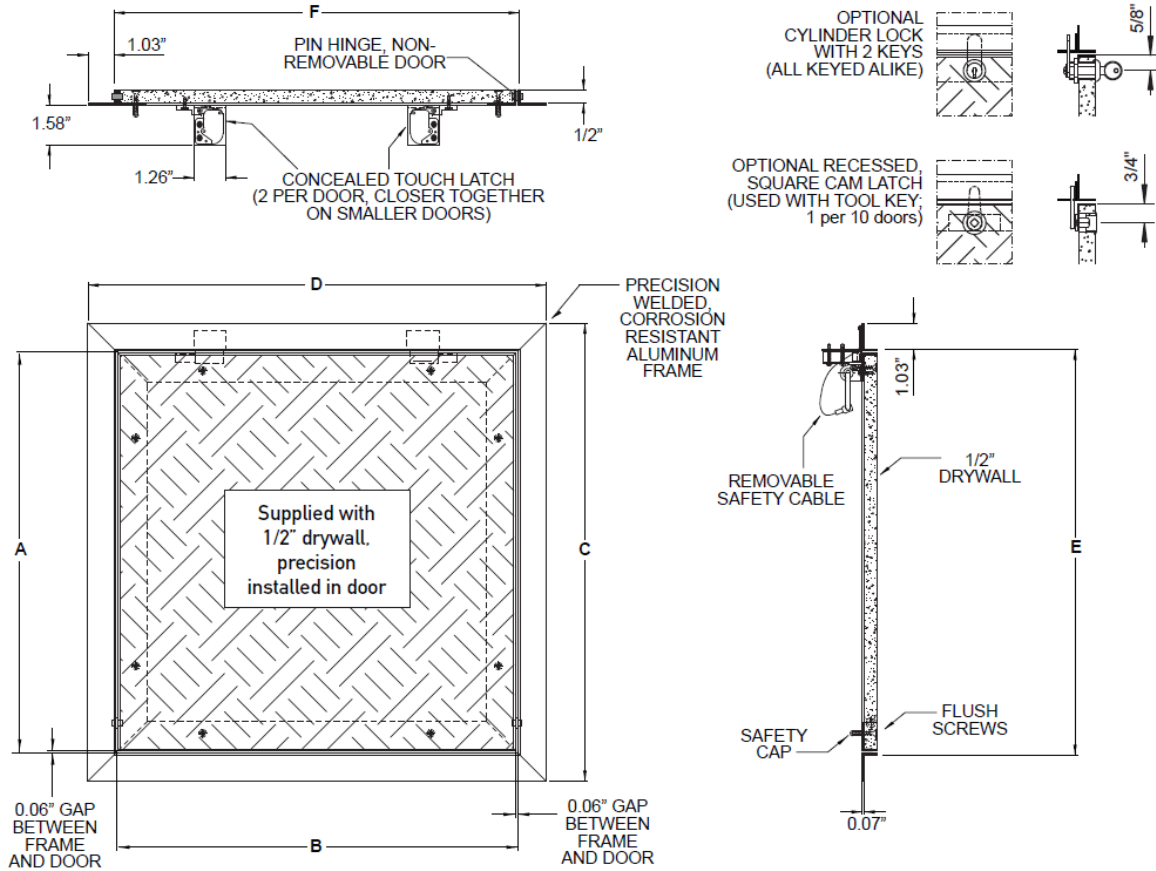

SPECIFICATIONS:

- CONCEALED TOUCH LATCH
- WELDED ALUMINUM FRAME
- WELDED ALUMINUM, HINGED, NON-REMOVABLE DOOR
- PRE-INSTALLED PRECISION DRYWALL
- MILL FINISH
- NON-SNAG REMOVABLE SAFETY CABLE
- SUPPLIED TO FIT 1/2" DRYWALL
- ROUGH OPENING TO BE WIDTH/HEIGHT + 0.188"

OPTIONS:

- CYLINDER LOCK WITH 2 KEYS (ALL KEYED ALIKE)
- RECESSED SQUARE CAM LATCH (USE WITH TOOL KEY, 1 PER 10 DOORS)

QTY.	NOMINAL SIZE		A		B		C		D		E		F	
	Inch	mm	Inch	mm	Inch	mm	Inch	mm	Inch	mm	Inch	mm	Inch	mm
	8 x 8	203 x 203	8.00	203	8.00	203	10.20	258	10.20	258	8.14	207	8.14	207
	12 x 12	305 x 305	12.00	305	12.00	305	14.20	359	14.20	359	12.14	308	12.14	308
	16 x 16	406 x 406	16.00	406	16.00	406	18.20	461	18.20	461	16.14	410	16.14	410
	18 x 18	457 x 457	18.00	457	18.00	457	20.20	512	20.20	512	22.14	461	22.14	461
	20 x 20	508 x 508	20.00	508	20.00	508	22.20	562	22.20	562	20.14	512	20.14	512
	24 x 24	610 x 610	24.00	610	24.00	610	26.20	664	26.20	664	24.14	613	24.14	613
	24 x 36	610 x 915	24.00	610	36.00	915	26.20	664	38.20	969	24.14	613	36.14	919

SPECIFICATIONS:

- CONCEALED TOUCH LATCH
- WELDED ALUMINUM FRAME
- WELDED ALUMINUM, HINGED, NON-REMOVABLE DOOR
- PRE-INSTALLED PRECISION DRYWALL
- MILL FINISH
- NON-SNAG REMOVABLE SAFETY CABLE
- SUPPLIED TO FIT 5/8" DRYWALL
- ROUGH OPENING TO BE WIDTH/HEIGHT + 0.188"