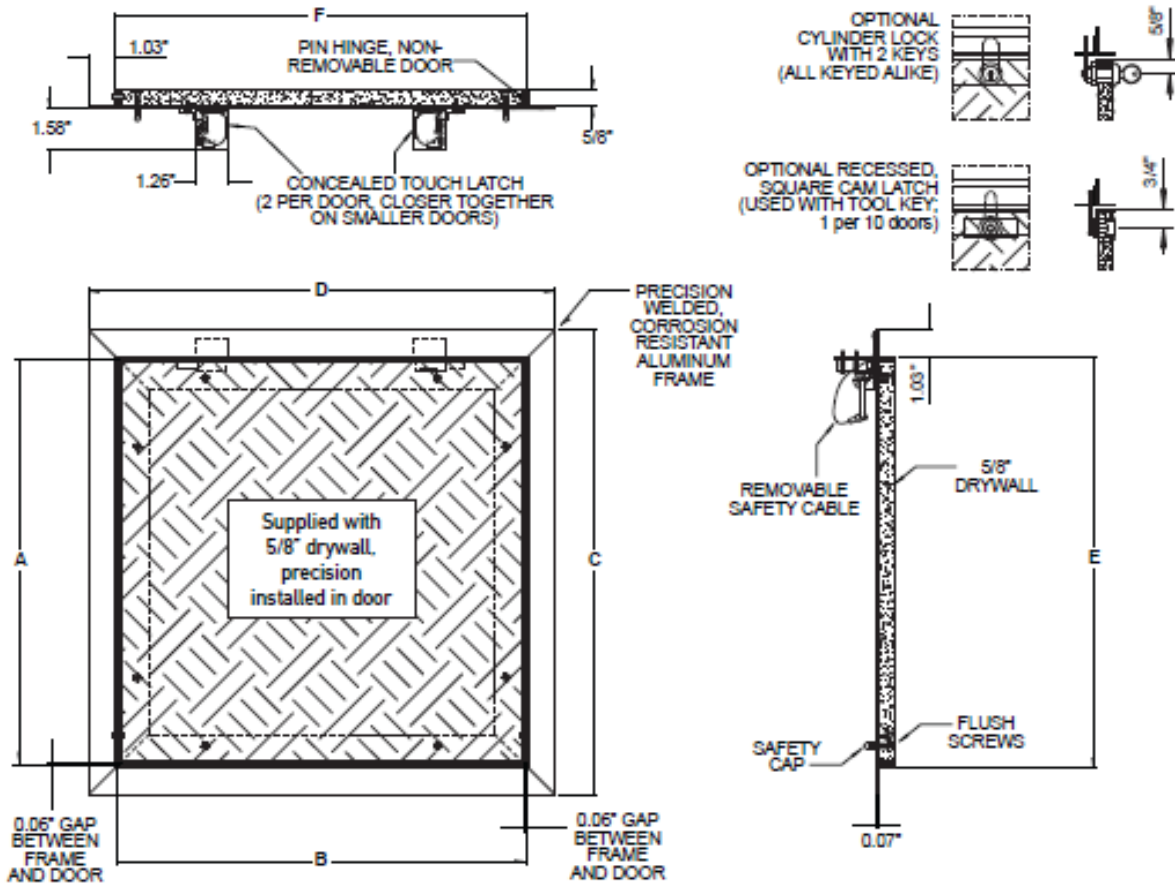

SPECIFICATIONS:

- CONCEALED TOUCH LATCH
- WELDED ALUMINUM FRAME
- WELDED ALUMINUM, HINGED, NON-REMOVABLE DOOR
- PRE-INSTALLED PRECISION DRYWALL
- MILL FINISH
- NON-SNAG REMOVABLE SAFETY CABLE
- SUPPLIED TO FIT 5/8" DRYWALL
- ROUGH OPENING TO BE WIDTH/HEIGHT + 0.188"

OPTIONS:

- CYLINDER LOCK WITH 2 KEYS (ALL KEYED ALIKE)
- RECESSED SQUARE CAM LATCH (USE WITH TOOL KEY, 1 PER 10 DOORS)

QTY.	NOMINAL SIZE		A		B		C		D		E		F	
	Inch	mm	Inch	mm	Inch	mm	Inch	mm	Inch	mm	Inch	mm	Inch	mm
	8 x 8	203 x 203	8.00	203	8.00	203	10.20	258	10.20	258	8.14	207	8.14	207
	12 x 12	305 x 305	12.00	305	12.00	305	14.20	359	14.20	359	12.14	308	12.14	308
	16 x 16	406 x 406	16.00	406	16.00	406	18.20	461	18.20	461	16.14	410	16.14	410
	18 x 18	457 x 457	18.00	457	18.00	457	20.20	512	20.20	512	22.14	461	22.14	461
	20 x 20	508 x 508	20.00	508	20.00	508	22.20	562	22.20	562	20.14	512	20.14	512
	24 x 24	610 x 610	24.00	610	24.00	610	26.20	664	26.20	664	24.14	613	24.14	613
	24 x 36	610 x 915	24.00	610	36.00	915	26.20	664	38.20	969	24.14	613	36.14	919