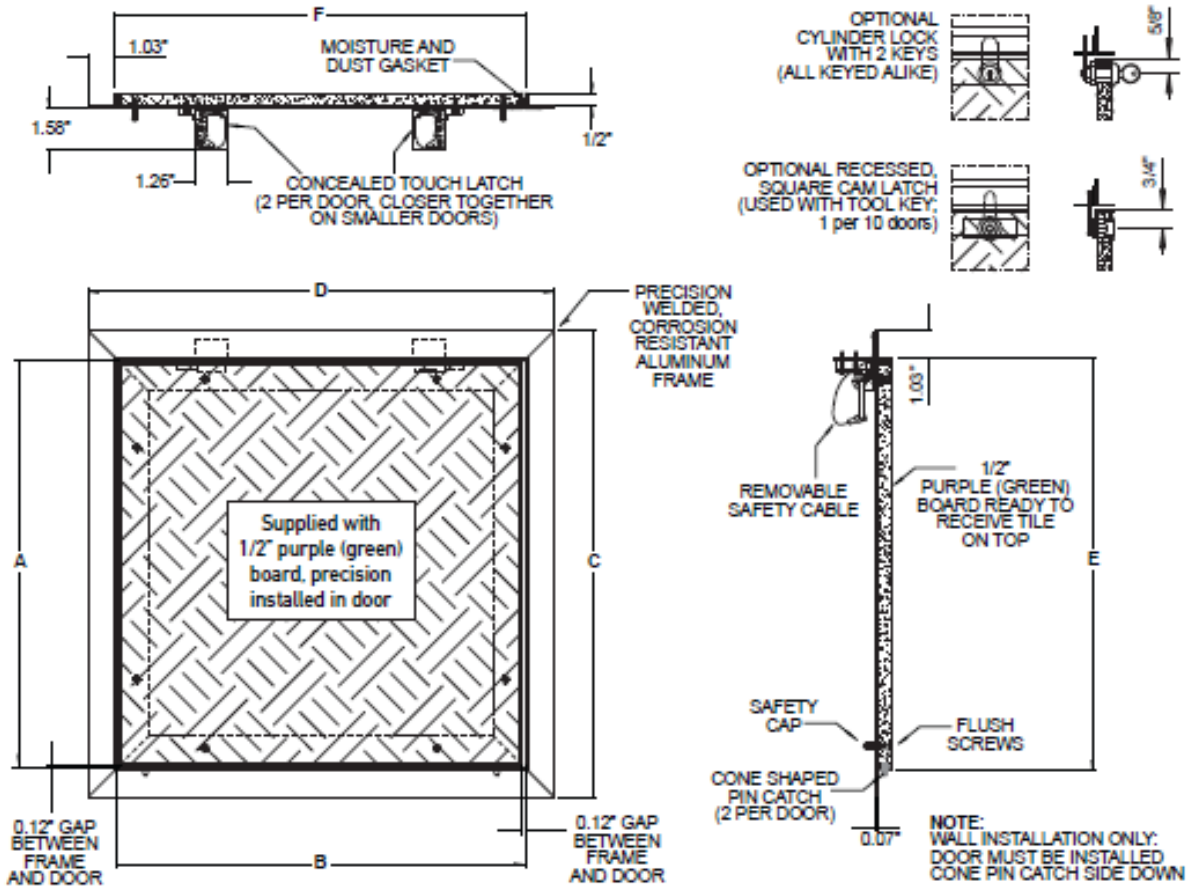

SPECIFICATIONS:

- CONCEALED TOUCH LATCH
- WELDED ALUMINUM FRAME
- WELDED ALUMINUM, NON-HINGED, REMOVABLE DOOR
- PRE-INSTALLED PRECISION BACK BOARD DESIGNED TO RECEIVE TILE
- MILL FINISH
- NON-SNAG REMOVABLE SAFETY CABLE
- FOR USE IN WALLS USING 1/2" BACK BOARD
- ROUGH OPENING TO BE WIDTH/HEIGHT + 0.188"

OPTIONS:

- CYLINDER LOCK WITH 2 KEYS (L)
- SCREWDRIVER CAM LATCH (C)

| QTY. | NOMINAL SIZE | | Inch A | | Inch B | | Inch C | | Inch D | | Inch E | | Inch F | |
|------|--------------|-----------|--------|-----|--------|-----|--------|-----|--------|-----|--------|-----|--------|-----|
| | Inch | mm | Inch | mm | Inch | mm | Inch | mm | Inch | mm | Inch | mm | Inch | mm |
| | 8 x 8 | 203 x 203 | 8.00 | 203 | 8.00 | 203 | 10.20 | 258 | 10.20 | 258 | 8.14 | 207 | 8.14 | 207 |
| | 12 x 12 | 305 x 305 | 12.00 | 305 | 12.00 | 305 | 14.20 | 359 | 14.20 | 359 | 12.14 | 308 | 12.14 | 308 |
| | 16 x 16 | 406 x 406 | 16.00 | 406 | 16.00 | 406 | 18.20 | 461 | 18.20 | 461 | 16.14 | 410 | 16.14 | 410 |
| | 20 x 20 | 508 x 508 | 20.00 | 508 | 20.00 | 508 | 22.20 | 562 | 22.20 | 562 | 20.14 | 512 | 20.14 | 512 |
| | 24 x 24 | 610 x 610 | 24.00 | 610 | 24.00 | 610 | 26.20 | 664 | 26.20 | 664 | 24.14 | 613 | 24.14 | 613 |

SPECIFICATIONS:

- CONCEALED TOUCH LATCH
- WELDED ALUMINUM FRAME
- WELDED ALUMINUM, NON-HINGED, REMOVABLE DOOR
- PRE-INSTALLED PRECISION BACK BOARD DESIGNED TO RECEIVE TILE
- MILL FINISH
- NON-SNAG REMOVABLE SAFETY CABLE
- FOR USE IN WALLS USING 5/8" BACK BOARD
- ROUGH OPENING TO BE WIDTH/HEIGHT + 0.188"