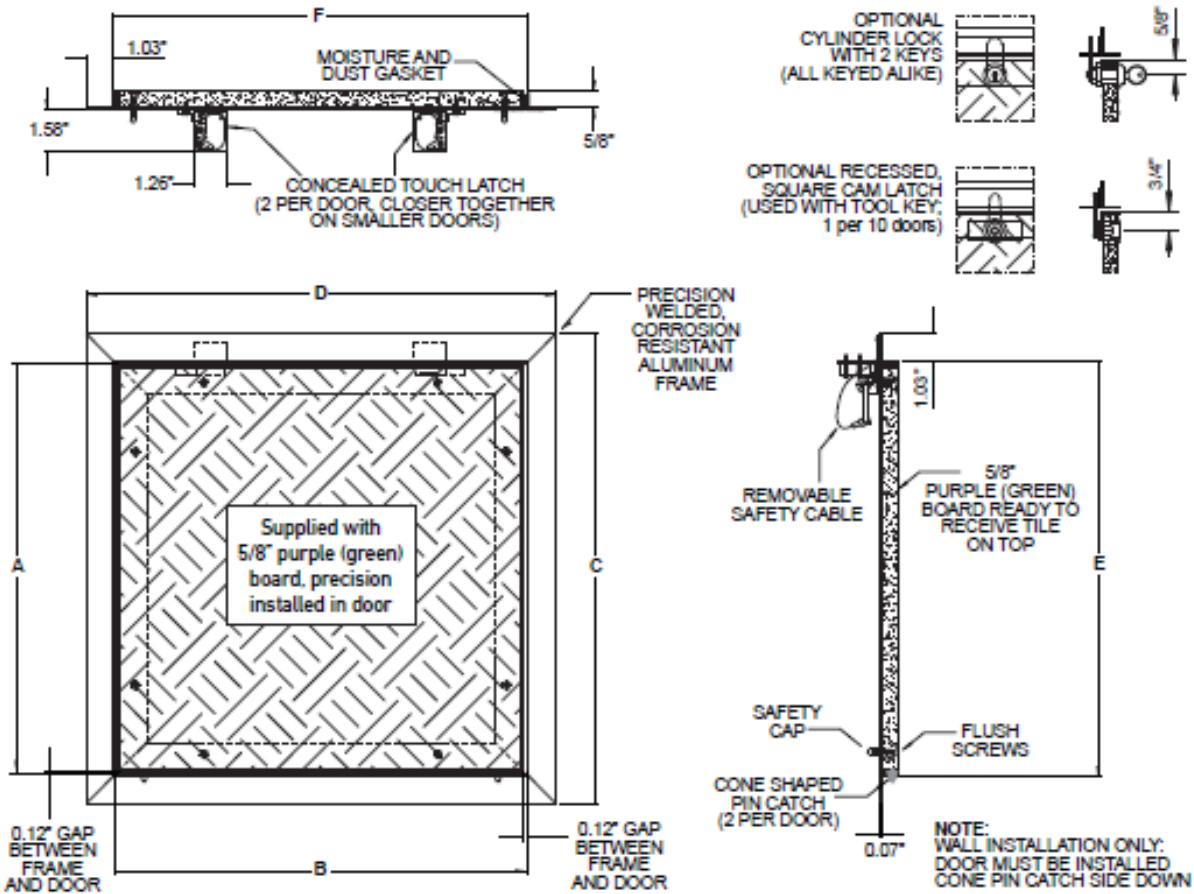

SPECIFICATIONS:

- CONCEALED TOUCH LATCH
- WELDED ALUMINUM FRAME
- WELDED ALUMINUM, NON-HINGED, REMOVABLE DOOR
- PRE-INSTALLED PRECISION BACK BOARD DESIGNED TO RECEIVE TILE
- MILL FINISH
- NON-SNAG REMOVABLE SAFETY CABLE
- FOR USE IN WALLS USING 5/8" BACK BOARD
- ROUGH OPENING TO BE WIDTH/HEIGHT + 0.188"

OPTIONS:

- CYLINDER LOCK WITH 2 KEYS (L)
- SCREWDRIVER CAM LATCH (C)

| QTY. | NOMINAL SIZE | | Inch A | | Inch B | | Inch C | | Inch D | | Inch E | | Inch F | |
|------|--------------|-----------|--------|-----|--------|-----|--------|-----|--------|-----|--------|-----|--------|-----|
| | Inch | mm | Inch | mm | Inch | mm | Inch | mm | Inch | mm | Inch | mm | Inch | mm |
| | 8 x 8 | 203 x 203 | 8.00 | 203 | 8.00 | 203 | 10.20 | 258 | 10.20 | 258 | 8.14 | 207 | 8.14 | 207 |
| | 12 x 12 | 305 x 305 | 12.00 | 305 | 12.00 | 305 | 14.20 | 359 | 14.20 | 359 | 12.14 | 308 | 12.14 | 308 |
| | 16 x 16 | 406 x 406 | 16.00 | 406 | 16.00 | 406 | 18.20 | 451 | 18.20 | 451 | 16.14 | 410 | 16.14 | 410 |
| | 20 x 20 | 508 x 508 | 20.00 | 508 | 20.00 | 508 | 22.20 | 562 | 22.20 | 562 | 20.14 | 512 | 20.14 | 512 |
| | 24 x 24 | 610 x 610 | 24.00 | 610 | 24.00 | 610 | 26.20 | 664 | 26.20 | 664 | 24.14 | 613 | 24.14 | 613 |