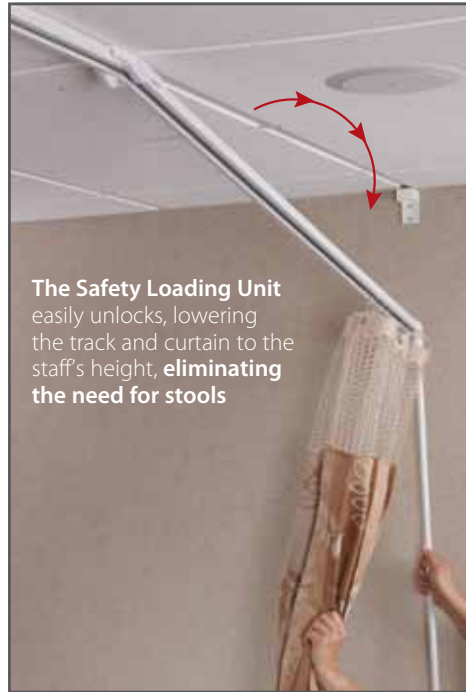

Tegular Tile Grid Clip CE9271

24 Hour Cubicle Curtains

Grid Clips	
CE9270	Flush Tile Gridclip
CE9272	Flush Tile Gridclip - Swivel
CE9274	Flush Tile Gridclip - Suspended
CE9271	Tegular Tile Gridclip
CE9273	Tegular Tile Gridclip - Swivel
CE9275	Tegular Tile Gridclip - Suspended

Track Accessories	
CE9505	IV Five-Bag Holder ■
CE9509	IV Nine-Bag Holder ■
CE9504xx	Stationary IV Pendant ■
CE9502xx/CE5502xx	Eze-Lock IV Carriage ■
CE9501(-AN)	IV End Cap ■
CE8500/CE5500	Hard Ceiling Support Bracket ■
CE8400/CE5400	Slope Ceiling Support Bracket ■
CE830008(-AN)	Post ■
CE5920(-AN)	OptiTrac Safety Loading Unit ■
CE8521	Safety Loading Unit Operating Wand ■

Curtain Accessories ☐	
CE9251/CE9252	Curtain Tie Back - Plastic/Nickel Plated
CE9224	Adjustable Chain Wand
CE100699	Drapery Wand - 30"
CE100679	Drapery Wand - 36"
CE100698	Drapery Wand - 48"
CE9039	Adjustable Drop Chain

Bedspreads	
CE-ECONOQ-FT-XX	EconoQuilt - Fitted
CE-ECONOQ-TH-XX	EconoQuilt - Throw
CE-TRELLIS-FT-XX	Trellis - Fitted
CE-TRELLIS-TH-XX	Trellis - Throw

XX indicates color. Fitted: 74" x 108". Throw: 74" x 110"

Shower Curtains		
Bronze	Super Bio Stat	Tusk
Bronze	Super Bio Stat	Butterscotch
Bronze	Super Bio Stat	Blue
Bronze	Super Bio Stat	White

Privacy Curtains		
Bronze	Simplicity	Natural
Bronze	Simplicity	Taupe
Bronze	Simplicity	Blue Moon
Bronze	Simplicity	Buff
Bronze	Simplicity	Nutmeg
Bronze	Simplicity	Willow
Bronze	Simplicity	Chestnut

The Safety Loading Unit easily unlocks, lowering the track and curtain to the staff's height, **eliminating the need for stools**