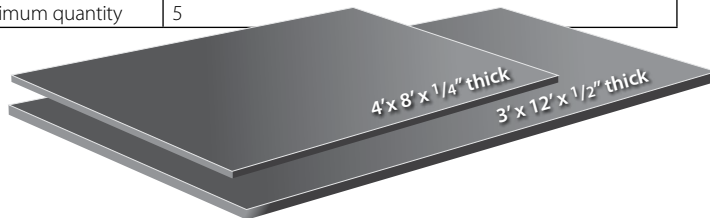

# Decorative Surfaces

Regulatory Signs | Decorative Surfaces

BioPrism™ Solid Surface sheet ships within 3 business days from receipt of approved order.  
 Vanity tops and window sills ship within 7 business days from receipt of approved order.

BioPrism™ Solid Surface Sheet Stocks	
Standard Size	36" x 144" x 1/2" or 48" x 96" x 1/4"
Maximum quantity	5