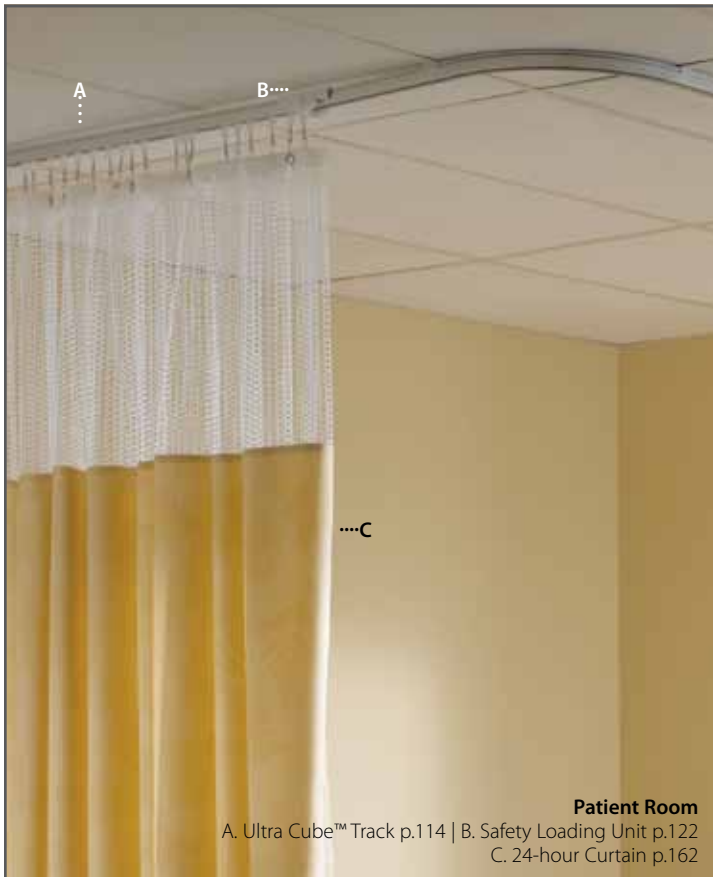

Patient Room
A. Ultra Cube™ Track p.114 | B. Safety Loading Unit p.122
C. 24-hour Curtain p.162