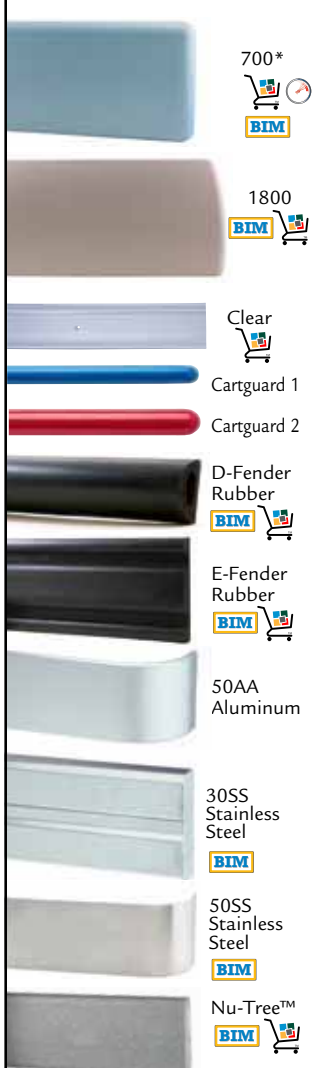

150F* **BIM** 160F* **BIM** 170F* **BIM** 130F* **BIM**

140D

Stainless Steel
Flush Mount

Rigid Vinyl
Kickplate **BIM**

Designer 10
Kickplate **BIM**

Designer 20
Kickplate **BIM**

Stainless Steel
Kickplate **BIM**

Gold Titanium
Kickplate **BIM**

eiDOORS™
Vinyl Clad Doors

INTERIOR PROTECTION PRODUCTS

HANDRAILS

*Available in a rigid vinyl
Woodland full wrap

WALL GUARDS

CHAIR RAILS

BED LOCATORS BIM

WALL BASE BIM

KEEPSAKE SHELVES

Call today for your
FREE Color Selection Guide
featuring NEW colors and patterns.