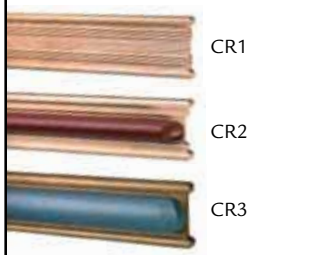

Gold Titanium
Kickplate **BIM**

eiDOORS™
Vinyl Clad Doors

INTERIOR PROTECTION PRODUCTS

HANDRAILS

*Available in a rigid vinyl
Woodland full wrap

WALL GUARDS

CHAIR RAILS

BED LOCATORS BIM

WALL BASE BIM

KEEPSAKE SHELVES

Call today for your
FREE Color Selection Guide
featuring NEW colors and patterns.