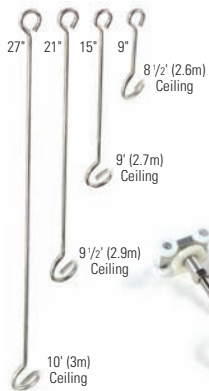

IV BAG HOLDERS

Use with Ultra Cube and Optitrac systems. Hooks available for five ceiling heights.

IV Bag Holder telescopes for ease of staff use

GRIDCLIPS

Attach track to suspended ceilings without hardware or backing while supporting up to 45lbs. *Contact us for test-proven results.

FLUSH

REGULAR

INPRO CORPORATION
Interior and Exterior Architectural Products

800.222.5556 | inprocorp.com