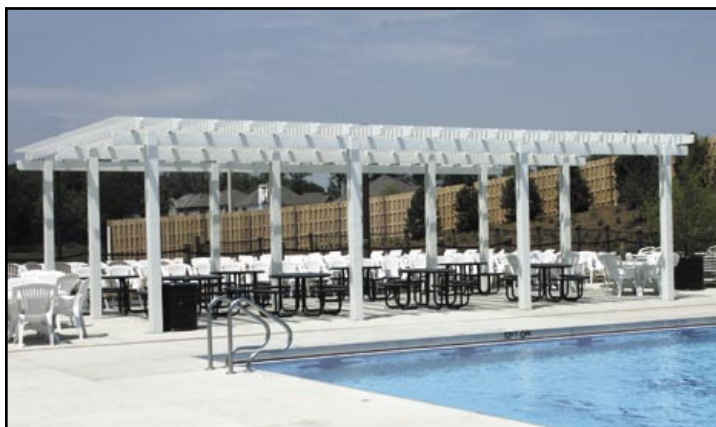

# PERGOLA, WOOD GRAIN FINISH

PUT AN END TO WOOD ROT, USE ALUMINUM!

PERGOLA · SQUARE LATTICE · 3" POST WITH 2"x6" SIDE PLATES

## Product Features

- All metal construction puts an end to wood rot, repair and maintenance
- Square lattice design
  - 1-1/2" square woodgrain look aluminum tubes  
4-1/2" centers 3" opening
  - 2"x6" rafters, 3"x8" headers of woodgrain look aluminum
- Choice of columns
  - Fluted round aluminum with cap and base
  - Fluted square aluminum with cap and base
  - 3" square 8' post with 2"x6" woodlook side post plates
  - Optional sizes available
  - Optional fiberglass columns available, must be painted

## Pergola, square lattice

	post
10' x 20'	6
10' x 40'	8
16' x 20'	6
16' x 30'	8

**custom sizes available  
call for quote**

Sunshade Structures

Walk & Entry Covers

Stadium Structures