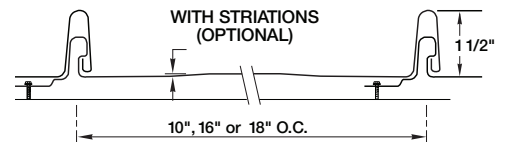

EDGE-LOC

PRODUCT FEATURES

- Continuous Interlock
- Labor-saving one-piece design
- Striations and pencil ribs available
- Maximum panel length of 25'-0" feet
- No clips required

MATERIAL

- 37 stocked colors (24 gauge steel)
- 13 stocked colors (22 gauge steel)
- 36 stocked colors (.032 aluminum)
- 18 stocked colors (.040 gauge aluminum)
- Smooth and stucco embossed available
- Galvalume Plus available

SPECS: 10", 16" OR 18" O.C.
1-1/2" HIGH