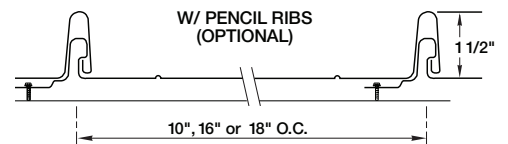

EDGE-LOC

PRODUCT FEATURES

- Continuous Interlock
- Labor-saving one-piece design
- Striations and pencil ribs available
- Maximum panel length of 25'-0" feet
- No clips required

MATERIAL

- 37 stocked colors (24 gauge steel)
- 13 stocked colors (22 gauge steel)
- 36 stocked colors (.032 aluminum)
- 18 stocked colors (.040 gauge aluminum)
- Smooth and stucco embossed available
- Galvalume Plus available

SPECS: 10", 16" OR 18" O.C.
1-1/2" HIGH