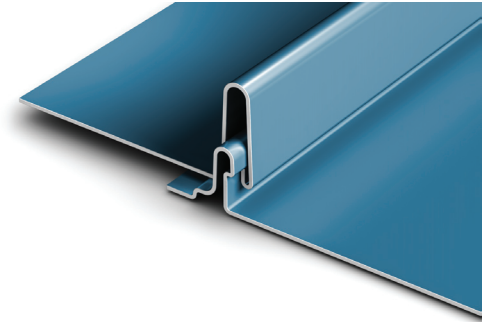

EDGE-LOC

PRODUCT FEATURES

- Continuous Interlock
- Labor-saving one-piece design
- Striations and pencil ribs available
- Maximum panel length of 25'-0" feet
- No clips required

MATERIAL

- 37 stocked colors (24 gauge steel)
- 13 stocked colors (22 gauge steel)
- 36 stocked colors (.032 aluminum)
- 18 stocked colors (.040 gauge aluminum)
- Smooth and stucco embossed available
- Galvalume Plus available

SPECS: 10", 16" OR 18" O.C.
1-1/2" HIGH