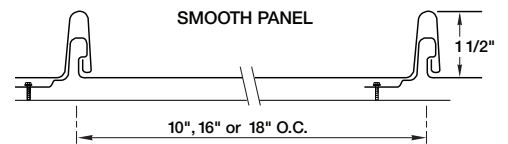

EDGE-LOC

PRODUCT FEATURES

- Continuous Interlock
- Labor-saving one-piece design
- Striations and pencil ribs available
- Maximum panel length of 25'-0" feet
- No clips required

MATERIAL

- 37 stocked colors (24 gauge steel)
- 13 stocked colors (22 gauge steel)
- 36 stocked colors (.032 aluminum)
- 18 stocked colors (.040 gauge aluminum)
- Smooth and stucco embossed available
- Galvalume Plus available

SPECS: 10", 16" OR 18" O.C.
1-1/2" HIGH