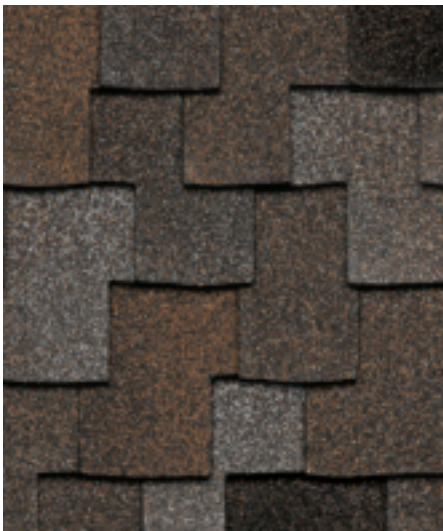

Safe. Protected. Home.

Woodmoor® Chestnut†

Woodmoor® Shingles

Carbon'

Granite'

Mesquite'

Timber'

Chestnut'

Sycamore'

Autumn Maple'

Juniper'

Woodmoor® Shingles

Steadfast Woodmoor® shingles feature an extra-thick, three-dimensional appearance that evokes the look of wood shake. *Woodmoor* shingles also boast great endurance—they come with a Limited Lifetime Warranty,†/‡ 110/130** MPH Wind Resistance Limited Warranty* and Algae Resistance Limited Warranty.† Also, our color-matched Owens Corning™ Hip & Ridge Shingles will give your roof a beautiful, refined look.