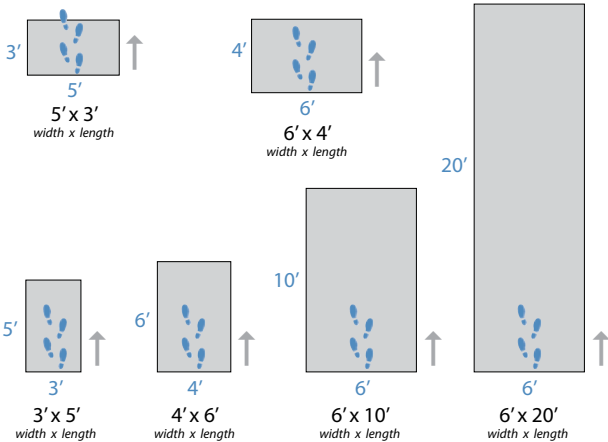

*Guaranteed to ship within 10 days!*

Coral mats are available in the following standard sizes: (width of entrance x walkoff length)

3' x 5'   5' x 3'   4' x 6'   6' x 4'   6' x 10'   6' x 20'

**note:**

- all 25 colors of Coral Brush Activ are available in the sizes specified above
- custom sizes available upon request (maximum size 79" wide x 20' long)
- dimensions do not include the rubber-edge profile (1.5" approx.)

**waterjet logo mats in Coral Brush Activ colors:**

colors: all 25 colors of Coral Brush Activ

size: up to 79" wide x 10' long

lead time: estimated time 2-4 weeks

**note:**

bold letters, numbers, and shapes are required for waterjet logo mats