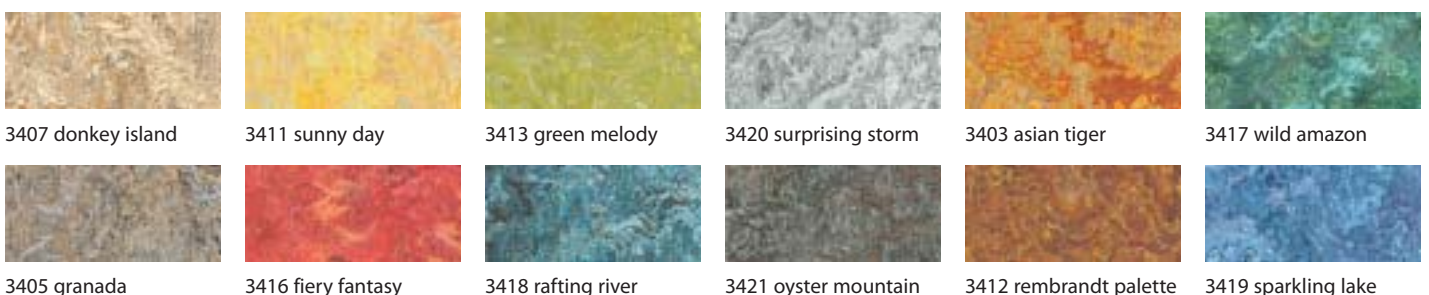

marmoleum® fresco *new!*

Fresco has a 16-strong palette of tone-on-tone colors, each of which creates a warm, friendly, homey atmosphere. * authentic color available until 2016

marmoleum® striato *new!*

marmoleum® vivace *new!*

A rich, vividly marbled structure offering powerful, colorful contrasts delivered by mixing eight elegant colors yet retaining a predominant hue.

marmoleum[®] real *new!*

				
2607 white marble	2713 calico*	3232 horse roan	3160 italian pink	3234 forest green
				
3136 concrete*	3038 caribbean*	2707 barley	3141 himalaya	3235 tobacco leaf
				
3049 papyrus white	3120 rosato	3077 tan pink	3233 shitake*	3236 dark bistre
				
3032 mist grey*	2621 dove grey*	3216 moraine	3048 graphite*	2939 black*
				
3053 dove blue*	3146 serene grey*	2629 eiger	3137 slate grey	3139 lava*
				
3123 arabesque*	3221 hyacinth	3055 fresco blue*	3205 lapis lazuli	3218 deep ocean
				
3217 light blue	3219 spa	3222 jade	3030 blue*	3220 urban night
				
2795 butter	3183 eternal stone	3223 emerald	3201 eucalyptus	3134 azzurro
				
3173 van gogh*	3182 lapponia*	3224 chartreuse	3226 marigold	3126 kyoto
				
3075 shell*	3225 dandelion	3125 golden sunset	2767 rust	3131 scarlet
				
3163 opera*	3174 sahara*	3164 indian summer*	3203 henna	3127 bleeckerstreet*
				
3231 amethyst	3230 blush	3228 red amaranth	3229 aubergine	2784 coffee

Real comes in a wide choice of neutral, vivid and daring colors, with each shade built up from two to five colors that are calendered together to create a marbled structure. The popular colors of Real Authentic (denoted below with an asterisk) continue to provide a solid foundation for the collection and are guaranteed to be produced until 2016.