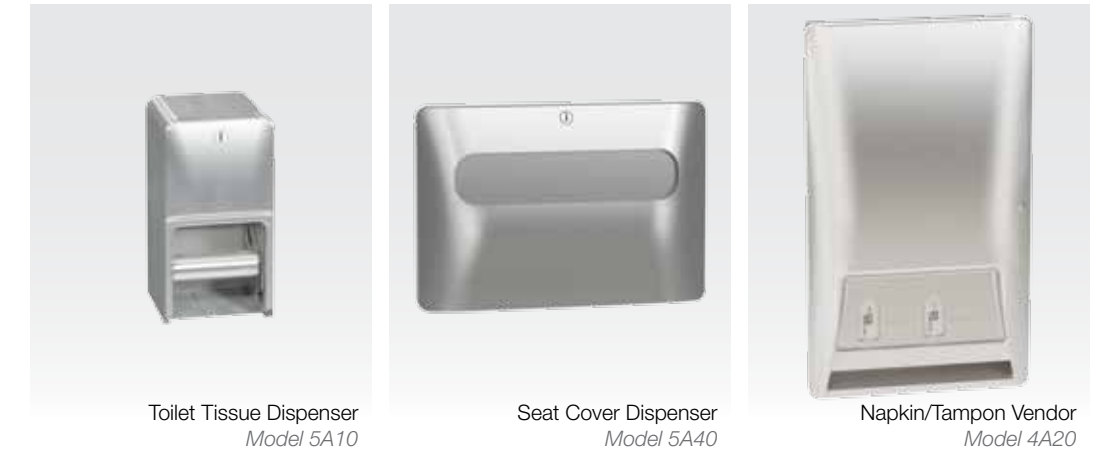

elegant
finishing
touch