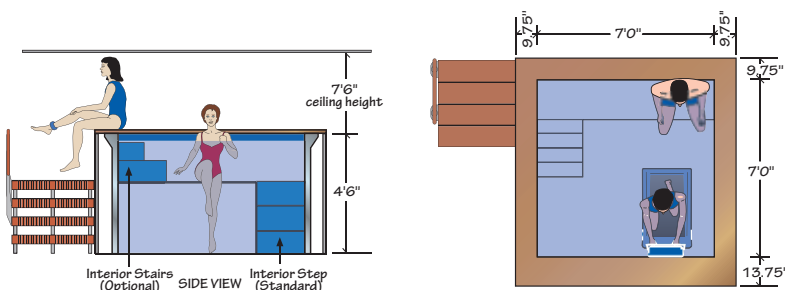

Underwater Treadmills

Hydraulic and Manual Treadmills available