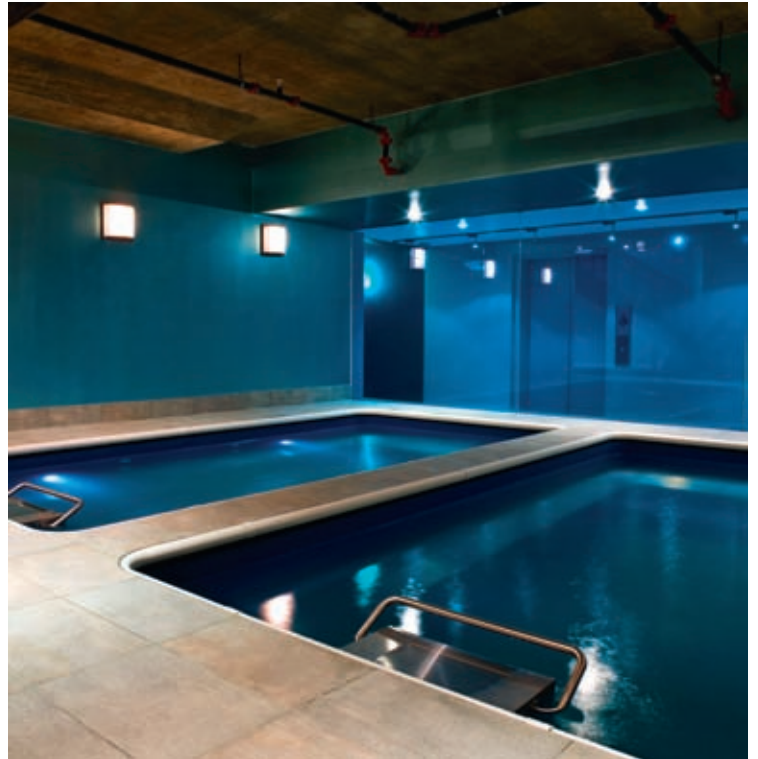

5. HOTELS & FITNESS CENTERS

The Endless Pool® enables Fitness Centers to offer members additional programming through personal training, water therapy, swim lessons, one-on-one stroke analysis, triathlete training and scheduled lap swimming. The Endless Pool allows you to personalize your training sessions while enhancing revenues. As little as 2 training sessions per day can cover the cost of the Endless Pool in less than 1 year.

Fitness Centers with space or financial constraints utilize the Endless Pool as an alternative to installing an in-ground, 25 yard/6 lane lap pool for a fraction of the cost. Clubs with outdoor pools located in a seasonal climate can install an Endless Pool indoors for year-round aquatic programming.

Adding an Endless Pool to your Fitness Program enhances revenue, programming and membership participation in a cost effective and environmentally friendly way.

Hotels with limited space have installed Endless Pools to add swimming to their list of amenities. Research shows that hotels with pools have a 20% higher occupancy rate and higher average room rate. Adding Endless Pools allows you to target business travelers looking for high tech, fitness conscious products to enhance their stay.

VIDA Fitness
Washington, District of Columbia