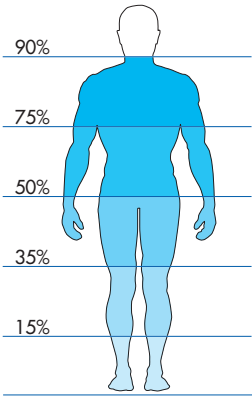

James

Dynamic Rehabilitation
Toledo, Ohio

Physiotherapy Associates
Atlanta, Georgia

Frutina Swim Center
London, England

Percentage of body weight off-loaded with increasing immersion depth

2. BUOYANCY, THE KEY TO AQUATIC THERAPY!