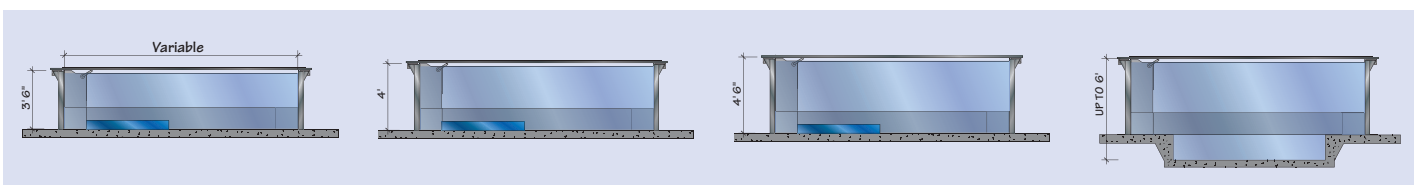

7. VARIABLE SIZE AND DEPTH

A key advantage of an Endless Pool is the flexibility inherent in our steel panel, elastomeric membrane system. Pools from 6' x 6' to 15' x 15' in one foot increments are possible using our freestanding structural panels. Our Fiberglass Endless Pools are 8'6" wide by 18' long with a water surface area of 7'6" x 17'.

A therapy or exercise pool requires water at the appropriate depth. Our residential, steel-panel Endless Pools, intended primarily for swimming, are 42" tall with a water depth of 39".

For most commercial applications, however, we recommend either our 48" or 54" models. All of these water depths are achievable without excavation. If excavation is possible, of course, any depth or combination of depths can be achieved. Be sure to speak with our design professional about your depth requirements.

Our three Fiberglass Pools have water depths of 51", 57" or 63". While typically backfilled leaving no more than 18" above a finished floor, our 51" deep model can be installed as a freestanding unit.