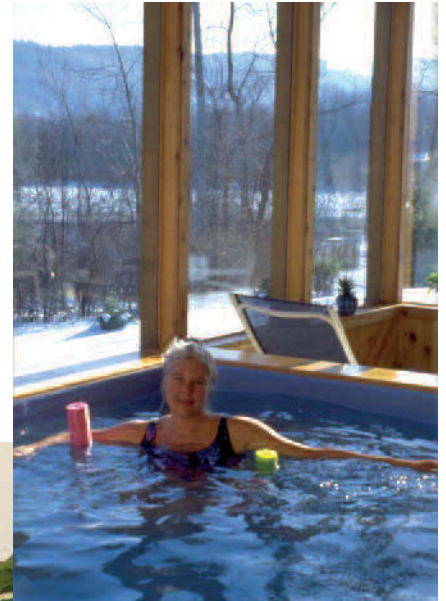

WATERWELL®

Ideal for aquatic exercise and therapy, the WaterWell provides chest-deep water in a free-standing package that fits just about anywhere. Warm water is perfect for relieving pain and stiffness in muscles and joints. The natural buoyancy of water supports your body and eases mobility. Available in multiple sizes and depths, the WaterWell is an Endless Pool without the swim current. Simple to install, the WaterWell is completely self-contained and perfect for home or commercial use. All filtration, heating and sanitizing equipment fits neatly beneath the skirting.