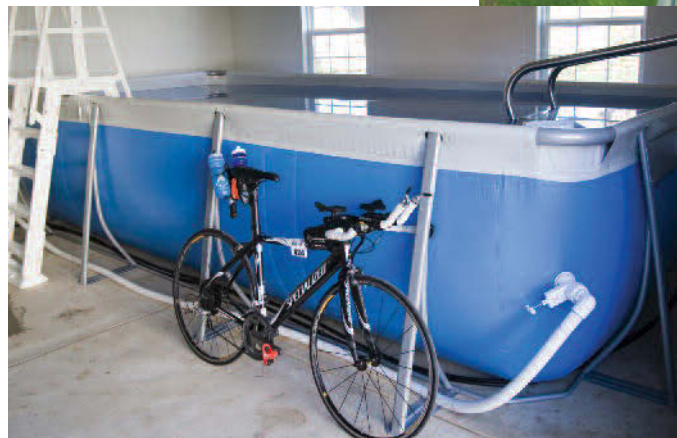

“At the risk of sounding like I’m shamelessly promoting Endless Pools, I was blown away from the moment I jumped in”

Triathlete Magazine