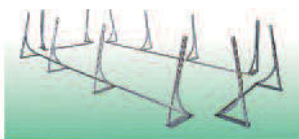

This pool can be assembled quickly with minimal site preparation.

1 Assembly of the legs and the lower parts of the metal frame