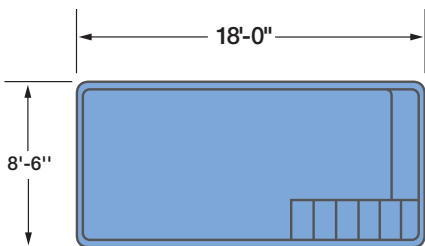

Specifications:

- 7'6" x 17' swimming area
- 54" water depth: 3,900 gallons
- overall height: 60"
- molded 3/8" reinforced fiberglass
- solar cover
- circulating pump
- cartridge type filter
- 5 hp swim current generator
- electric heater

Options:

- 7" high-visibility LED swim pace display
- underwater stainless steel swim mirror
- waterline tile
- manual retractable security cover
- natural gas or propane heater
- 60" water depth: 4,350 gallons
- 66" water depth: 4,800 gallons