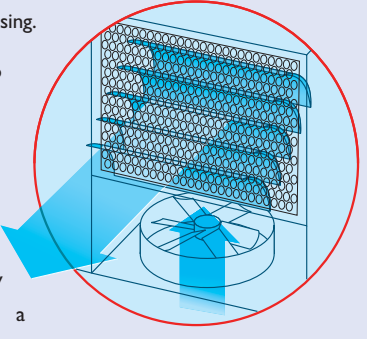

HOW YOUR ENDLESS POOL WORKS

The heart of every Endless Pool Swimming Machine is a small but powerful underwater hydraulic motor that drives a 16" propeller located at the front of the pool inside a protective housing.

The propeller pushes up to 5,000 gallons of water per minute through two grills that straighten and smooth the water. The result is a river-like current that is totally adjustable in speed from a gentle flow to a racer's pace by using the remote control.