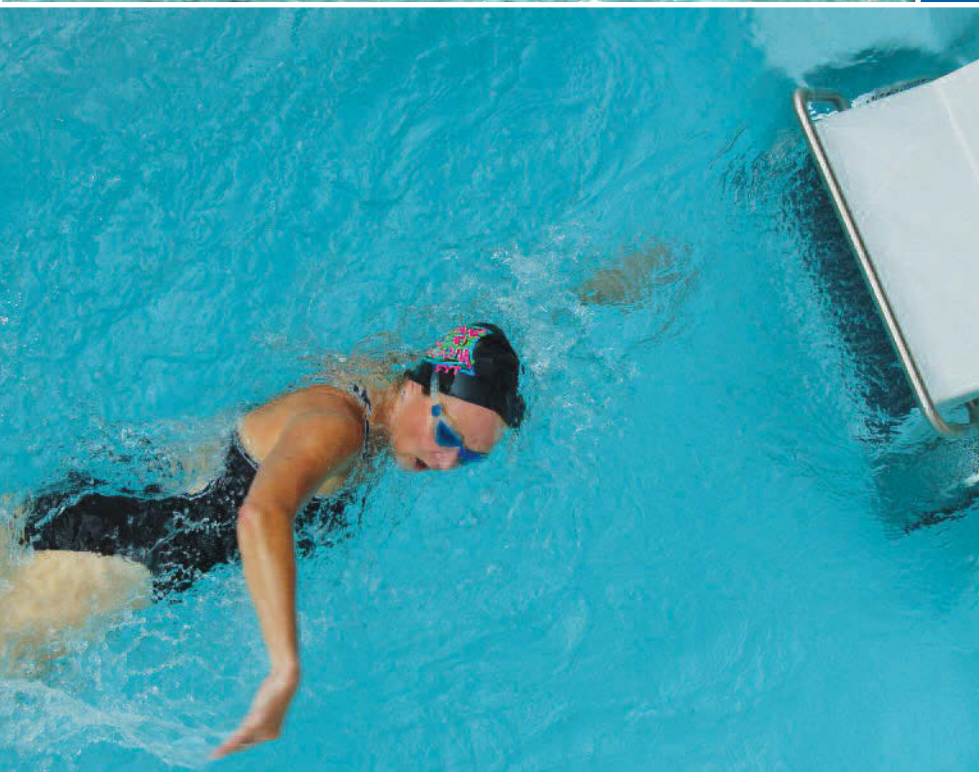

Endless Pools

A complete line of swimming machines

- Original Endless Pool®
- Endless Pool Spa Series™
- Fastlane Pool™
- Fastlane®
- WaterWell®
- Fiberglass Endless Pool™

The inspiration for the Endless Pool came more than a half-century ago in Arizona, when my father swam in place in the irrigation canals that brought precious Colorado river water south to Phoenix. He and I talked for years about building a machine to swim at home—a machine that would simulate open-water swimming in a small space. Somehow other ideas, other machines filled our time.