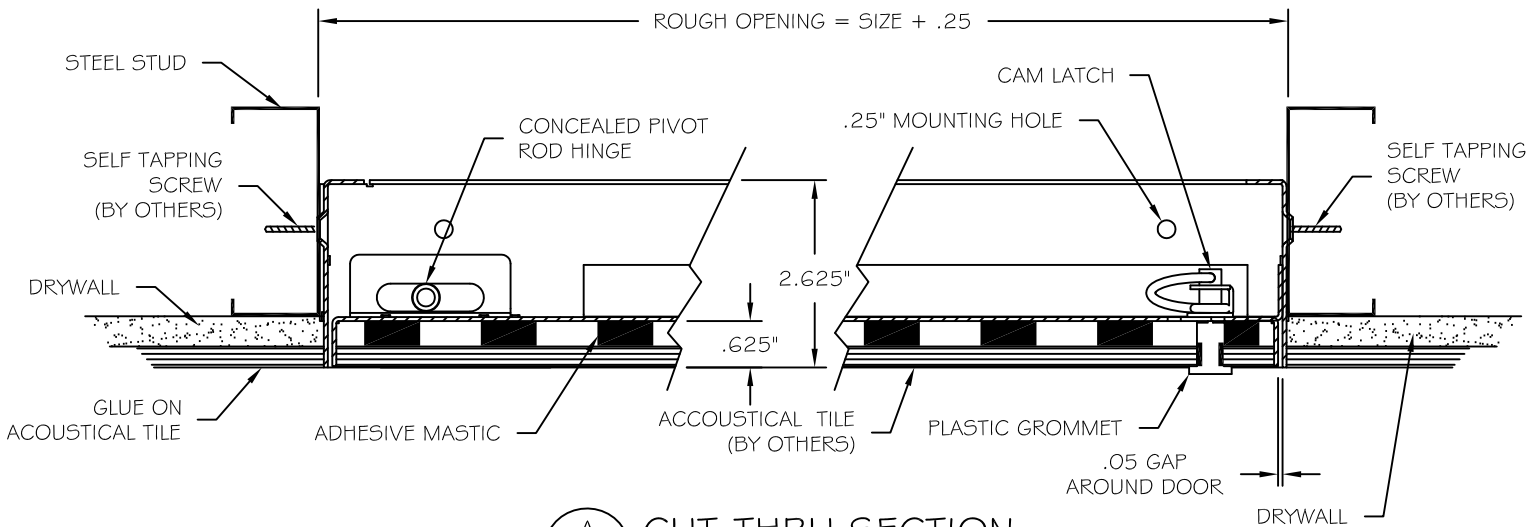

FRONT ELEVATION
NOT TO SCALE

SPECIFICATIONS

- 16 GAUGE COLD ROLLED STEEL FRAME
- 16 GAUGE COLD ROLLED STEEL DOOR
- CONCEALED PIVOT ROD HINGE
- FLUSH SCREWDRIVER OPERATED CAM LATCH WITH PLASTIC GROMMET
- FRAMES ARE PROVIDED WITH .25" MOUNTING HOLES
- BONE WHITE BAKED ON POWDER COAT FINISH

WIDTH = MINUS 2.625 " HEIGHT = MINUS 1.125 "
 18 X 18 IS MAX FOR VERTICAL INSTALLATION
 24 X 36 IS MAX FOR HORIZONTAL INSTALLATION

CUT-THRU SECTION
NOT TO SCALE

Standard Features:

Door: 16 gauge cold rolled steel
Frame: 16 gauge cold rolled steel
Hinge: Concealed pivoting rod hinge
Latch: Screwdriver operated cam latch(es)
Optional: Key operated cam lock (installed by others after infill of material)
Finish: Bone White baked on powder coat
Pan: 5/8" pan for infill of material

Specifications:

Frame shall be 16 gauge cold rolled steel. Door shall be fabricated from 16 gauge cold rolled steel, recessed 5/8" for infill of material. Hinge shall be concealed pivoting rod type. Latch(es) shall be screwdriver operated cam type (optional: key operated cam lock-installed by others after infill of material). Finish shall be bone white baked on powder coat.

All units are hinged on the second dimension (height). Rough opening is size plus 1/4".
18 X 18 IS MAX FOR VERTICAL INSTALLATION
24 X 36 IS MAX FOR HORIZONTAL INSTALLATION