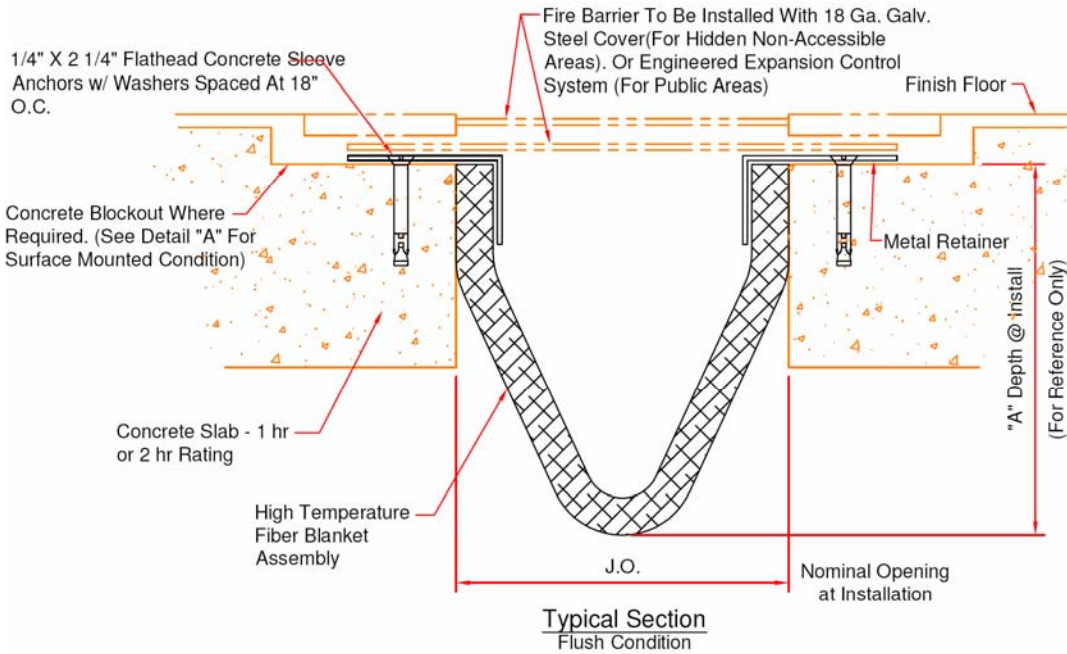

EJ-HFG Series

Fire barrier for 4-12 inch expansion joint openings

Horizontal applications, 1 and 2 hour rated

Dimensional Table			
Model (1 hr)	Model (2 hr)	J.O.	Depth "A"
HFG-401	HFG-402	4"	5"
HFG-601	HFG-602	6"	6"
HFG-801	HFG-802	8"	7 3/8"
HFG-1001	HFG-1002	10"	12"
HFG-1201	HFG-1202	12"	10 1/2"

Key

- Nominal Opening - 4"
- HFG-401 — Hourly Rating 1hr or 2hr
- HFG-402 — Hourly Rating 1hr or 2hr
- Horizontal FlameGuard II

Right to site.

Call: 800-547-2635 Fax: 800-317-8770

USA or Canada

Web: www.nystrom.com