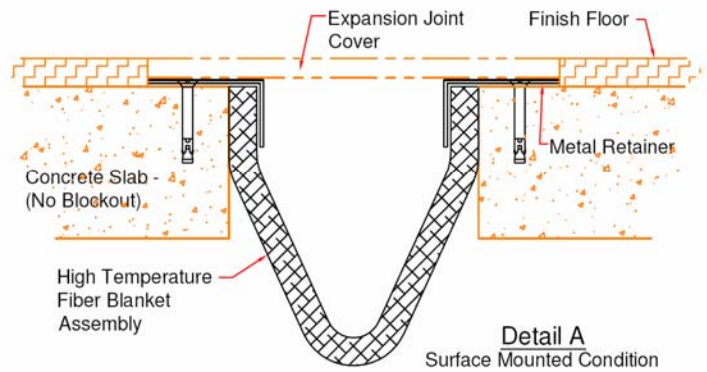

EJ-HFG Series

Fire barrier for 4-12 inch expansion joint openings

Horizontal applications, 1 and 2 hour rated

Dimensional Table			
Model (1 hr)	Model (2 hr)	J.O.	Depth "A"
HFG-401	HFG-402	4"	5"
HFG-601	HFG-602	6"	6"
HFG-801	HFG-802	8"	7 3/8"
HFG-1001	HFG-1002	10"	12"
HFG-1201	HFG-1202	12"	10 1/2"

Key

- Nominal Opening - 4"
- HFG-401 — Hourly Rating 1hr or 2hr
- HFG-402 — Hourly Rating 1hr or 2hr
- Horizontal FlameGuard II

Right to site.

Call: 800-547-2635 Fax: 800-317-8770

USA or Canada

Web: www.nystrom.com