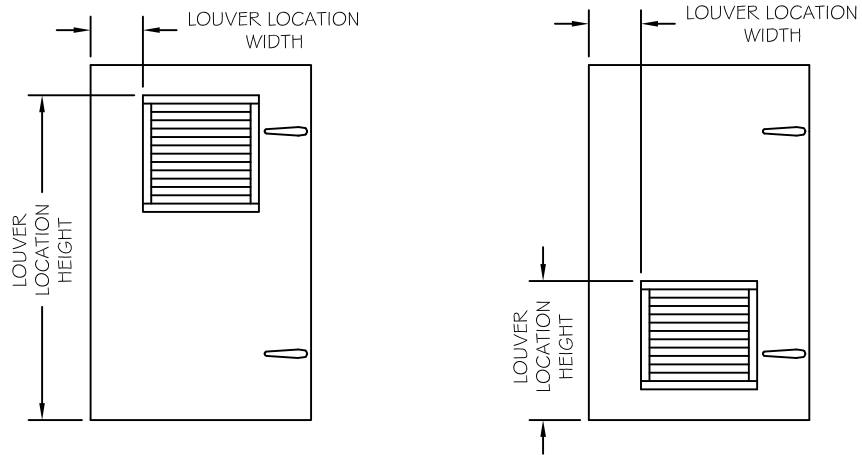

## NOTES

- HINGE IS ALWAYS FURNISHED ON THE HEIGHT DIMENSION
- SPECIFY LH OR RH HINGE WHEN VIEWING FROM THE OUTSIDE
- MINIMUM LOUVER SIZE IS 12" X 12"
- MAXIMUM LOUVER SIZE IS FULL DOOR PANEL

DOOR PANEL VIEW MINUS DOOR FRAME AND FLANGE FRAME  
(LH HINGE SHOWN)