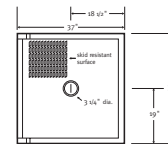

Universal Design Barrier Free Models

SBF-3060L 30" x 60" (762mm x 1524mm)

(left side drain)

SBF-3060R 30" x 60" (762mm x 1524mm)

(right side drain)

BF-1260 12" x 60" (305mm x 1524mm)

Barrier Free Ramp

BF-6000 12" x 60" (305mm x 1524mm)

Removable Threshold

BF-FT 12" x 60" (305mm x 1524mm)

Flexible Threshold