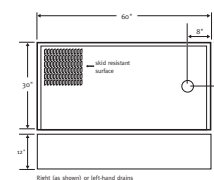

Right (as shown) or left-hand drains