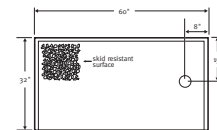

Right (as shown) or left-hand drains