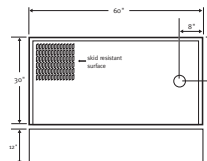

Right (as shown) or left-hand drains