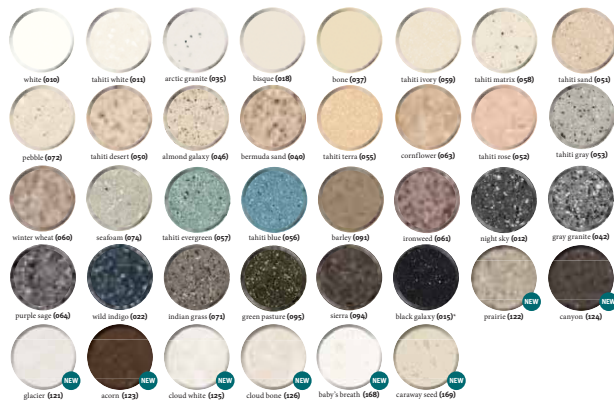

Swanstone Colors

*Available for kitchen sinks only