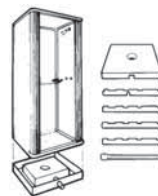

Base Extension Kit

BX-32 For shower cabinet: 32" W x 32" D

BX-36 For shower cabinet: 36" W x 36" D