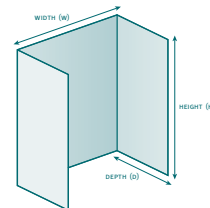

SWANSTONE BATH SOLUTIONS

Showers

Whether it's a refreshing wake-up or a soothing respite after a busy day, the shower should be a place of calm and comfort. Our wide array of shower solutions can help you create just that. Stylish and durable Swanstone showers are not only attractive, but easy to clean as well. So pamper yourself a little – with a beautiful, long-lasting Swanstone shower.

Create your dream bath with Swanstone. From vanities to wainscoting, Swanstone's wide range of styles and colors makes coordinating a snap.

For your shower, choose high-performance Swanstone.

- Swanstone reinforced solid surface means color and texture run all the way through and cannot wear away.
- No surface coating to chip or crack.
- Will not mold or mildew, no grout to clean.
- Ideal for remodeling, Swanstone shower walls can easily be carried by one person and glued up over existing surfaces.

Shower Selection Guide

1: Determine your shower size.

Let's start at the beginning. The first thing to consider when remodeling or building a new shower is the size. Our floors, wall kits and panel products are categorized by size. Shower Wall Kit names are based on **WIDTH (W)**. To find the right products for your specific need, measure your desired depth, width, and height (use finished wall dimensions, not stud-to-stud).

2: Make it your own.

One of the beautiful things about Swanstone is the ability to customize. Choose from our wide assortment of solid and aggregate colors and select the one that best complements your room. But color choice is just the start. Why not consider decorative wall panels? Or matching trim coordinates? We've got lots of ideas to help you make it uniquely yours.

3: Choose your accessories.