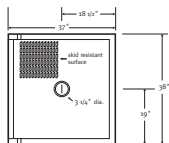

Right (as shown) or left-hand drains