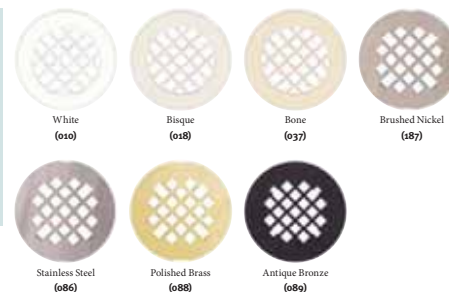

Drain Covers

DC00000MD

- White, bone and bisque floors come with matching drain covers.
- Aggregate-colored floors have a stainless steel cover.
- Separate drain covers are available in white, bone, bisque, brushed nickel, stainless steel, polished brass and antique bronze.