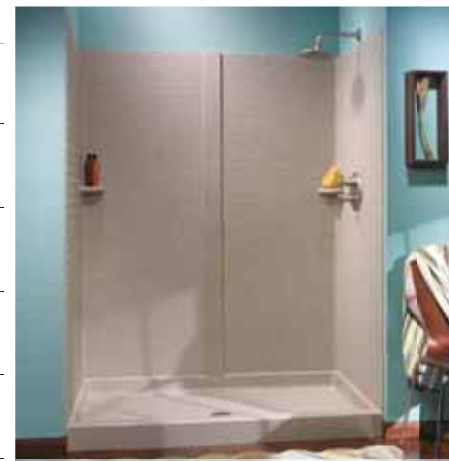

Decorative Panel Shower Wall Kits

DK-96962PB
DK-96962TN

DK-324872PB
DK-324872TN

DK-344872PB
DK-344872TN

DK-326072PB
DK-326072TN

DK-346072PB
DK-346072TN