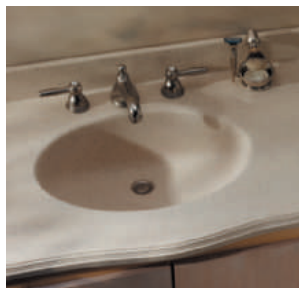

Europa Vanity Top
(Tahiti Desert)