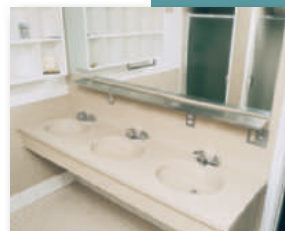

University of California-Irvine