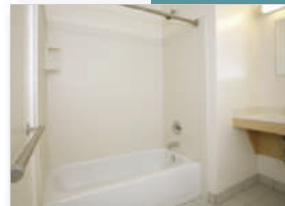

Flexible Sink Solutions for Every Vanity

WB-22 Palladio Washbasin
(Tahiti Sand)

- Standard sizes:
17", 19" & 22" depths
25" to 73" widths
- Custom sizes up to 122"
with many bowl options.

Custom Vanity
(Tahiti Gray)

Lasting Durability in Any Public Space

Griffin Housing Authority

Fulton Housing Authority

Custom Vanity Top
(Tahiti Gray)

Universities Turn to Swanstone

When the University of California-Berkeley needed a coordinated solution for their rehabilitation, they turned to Swanstone to an all-in-one solution. They fitted their bathrooms with matching vanity bowls and shower walls. Swanstone products were a convenient and quality solution to all of their needs.