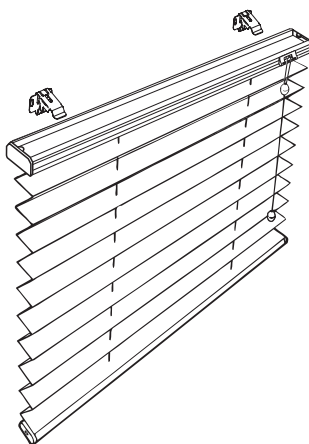

DATA SHEET GRABER® CELLULAR AND PLEATED SHADES

Product Features for Graber CrystalPleat® Cellular Shades

- Scroll FR 3/4" SC cellular fabric meets NFPA 701
- Color Coordinated aluminum head and bottom rail
- Lifetime headrail warranty

Control Type Options

- Standard Cord Control
- Cordless Lift
- Continuous-loop Lift
- Motorized Lift
- Slide-View™

Shade Options

- Specialty Shapes
- Blackout Side Channels (3/8" (1.0 cm) cell size with Standard Cord Control only)
- Bottom Up/Top Down—Standard Cord Control and Cordless Lift
- Cord Winder
- Cut-outs
- Decorative Cord Cleats: Solid Brass, Antique Brass
- Multiple Shades on One Headrail

- Perfect-View™ Shade—Standard Cord Control and Cordless Lift
- Premier Wood-Wrapped Rails—Cordless, Motorized and Continuous-loop Lift only
- Sky Pole
- Skylight Shades
- Sun Up/Sun Down—Standard Cord Control and Cordless Lift
- Top Down Only—Continuous-loop Lift
- Hold-Down and Projection Brackets

Product Features for Graber EvenPleat® Pleated Shades

- Brighton FR 1" pleated fabric meets NFPA 701
- Color Coordinated aluminum head and bottom rail
- Low profile aluminum headrail
- Lifetime headrail warranty