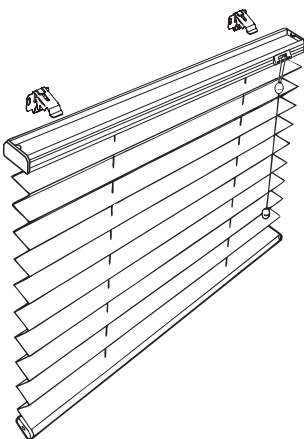

- Brighton FR 1" pleated fabric meets NFPA 701
- Color Coordinated aluminum head and bottom rail
- Low profile aluminum headrail
- Lifetime headrail warranty

Control Type Options

- Standard Cord Control
- Cordless Lift
- Continuous-loop Lift
- Motorized Lift

Shade Options

- Specialty Shapes
- Blackout Side Channels: 1" (2.6 cm) Pleated, Cord Control only
- Bottom Up/Top Down—Standard Cord Control and Cordless Lift
- Cord Winder
- Decorative Cord Cleats
- Liners
- Multiple Shades on One Headrail
- Perfect-View™ Shade: Standard Cord Control and Cordless Lift

- Premier Wood-Wrapped Rails—2" (5.1 cm) Pleated only, Cordless, Motorized and Continuous-loop Lift only
- Sky Pole
- Skylight Shades
- Sun Up/Sun Down—Standard Cord Control and Cordless Lift
- Hold-Down and Projection Brackets