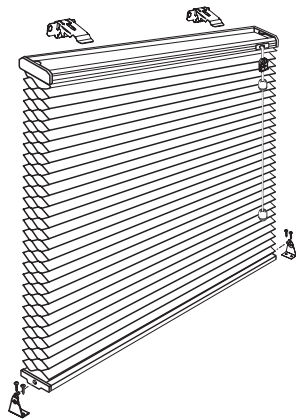

DATA SHEET GRABER® CELLULAR AND PLEATED SHADES

Product Features for Graber CrystalPleat® Cellular Shades

- Scroll FR 3/4" SC cellular fabric meets NFPA 701
- Color Coordinated aluminum head and bottom rail
- Lifetime headrail warranty

Control Type Options

- Standard Cord Control
- Cordless Lift
- Continuous-loop Lift
- Motorized Lift
- Slide-View™

Shade Options

- Specialty Shapes
- Blackout Side Channels (3/8" (1.0 cm) cell size with Standard Cord Control only)
- Bottom Up/Top Down—Standard Cord Control and Cordless Lift
- Cord Winder
- Cut-outs
- Decorative Cord Cleats: Solid Brass, Antique Brass
- Multiple Shades on One Headrail

- Perfect-View™ Shade—Standard Cord Control and Cordless Lift
- Premier Wood-Wrapped Rails—Cordless, Motorized and Continuous-loop Lift only
- Sky Pole
- Skylight Shades
- Sun Up/Sun Down—Standard Cord Control and Cordless Lift
- Top Down Only—Continuous-loop Lift
- Hold-Down and Projection Brackets