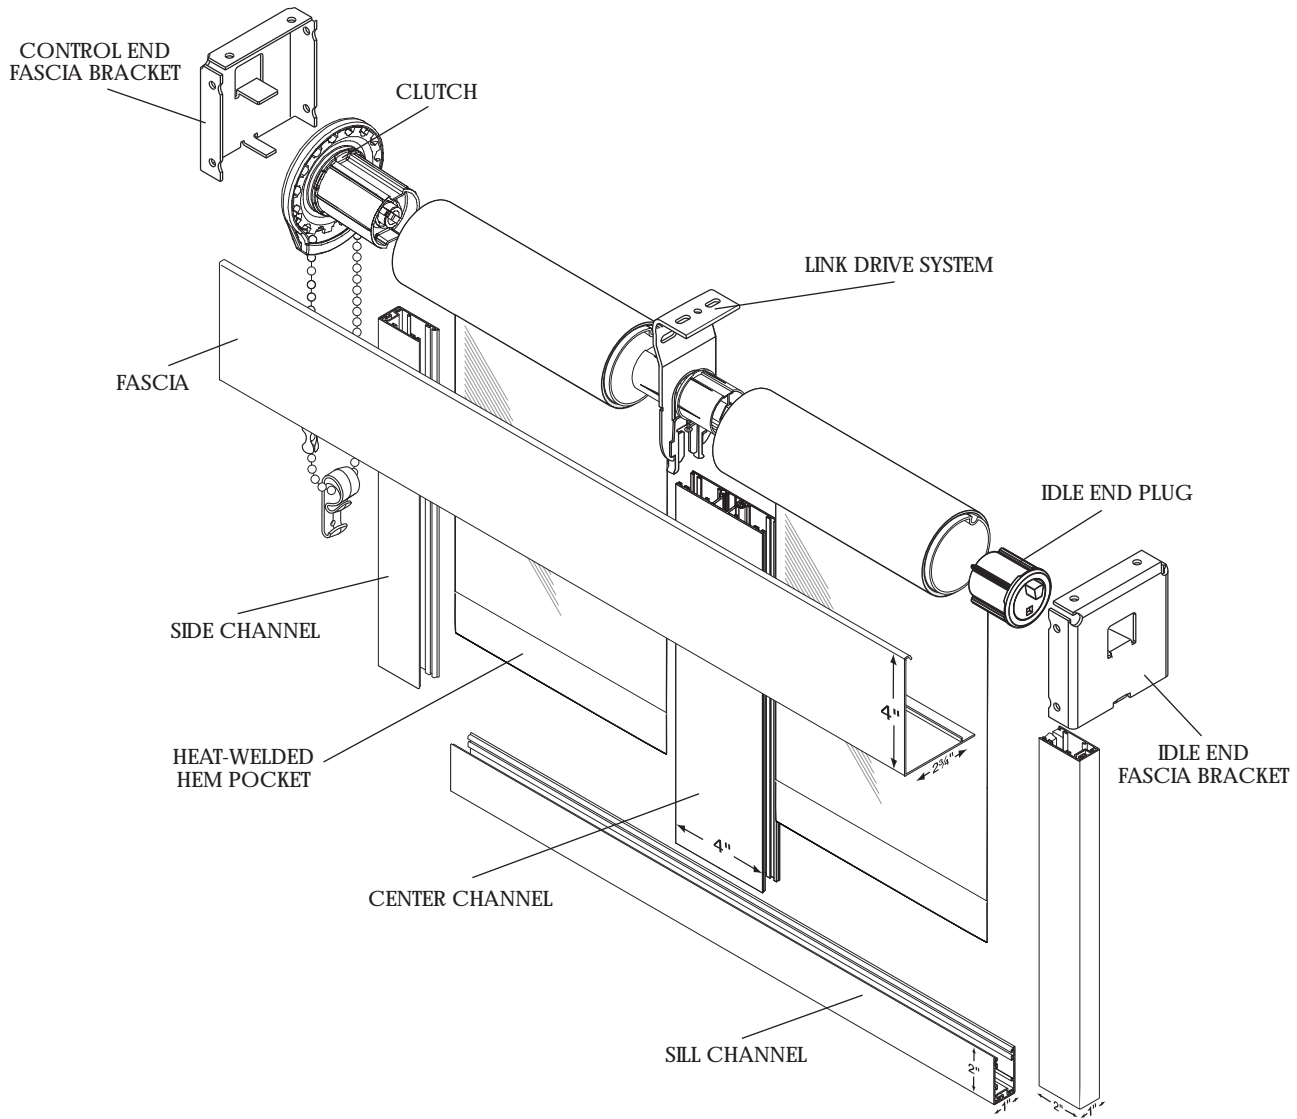

Data Sheet COUPLED SHADES WITH BLACKOUT

- Two or more individual shades can be connected and operated by a single clutch mechanism. Available with R16 and R24 Clutch system.
- Unique design allows easy snap-in installation.
- Adjustable leveling screw allows for precise leveling of shades.
- The number of shade bands is based on shade size and fabric selection.
- Fascia measures 4" high with a 2-3/4" bottom lip and snaps onto 4" x 4" fascia brackets. Available in white, vanilla, clear anodized, bronze or black.
- 2" x 1" side and sill channels and 4" x 1" center channel are extruded aluminum with synthetic pile inserts to eliminate light leakage. Available in white, clear anodized and bronze.