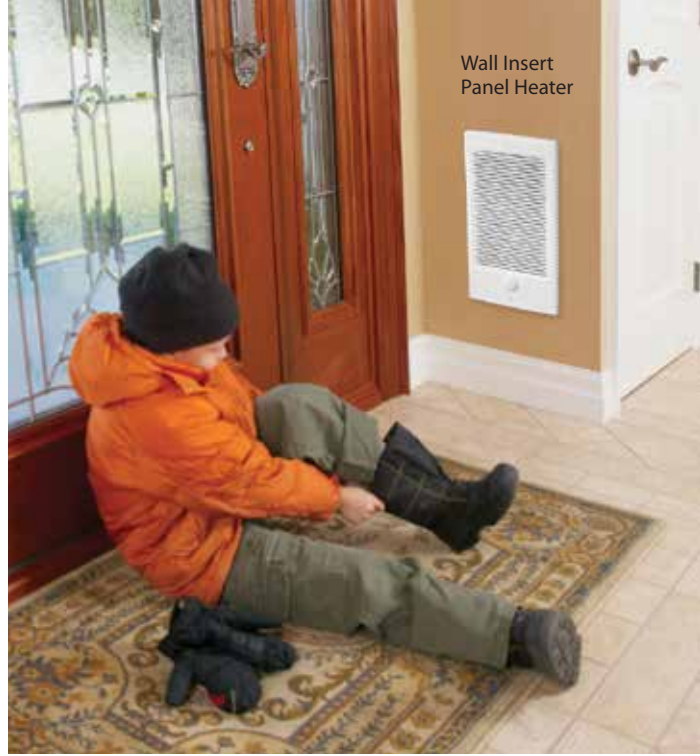

Dimplex Wall Insert Panel Heater

Perfect for bathrooms, hallways, foyers, home offices, basements, and RVs, this steel wall insert quickly heats up to 100 sq. ft. with fan-forced air. With fan blades engineered for quiet operation, it has a built-in thermostat and automatic safety features. The multi-directional louvered grill can be mounted in any configuration in spaces as shallow as 3". Operates with or without a wall thermostat. 120V Direct wire. 1000W/3412 BTUs. 9"x17"x4 3/8" top to 3 1/4" bottom. 8 lbs. UL listed.

TWH1011CW $99.95 no wall thermostat

TWH1011CW-TWHT1 $129.95 single pole thermostat

TWH1011CW-TWHT2 $134.95 double pole thermostat (recommended)

Wall Insert Panel Heater

Econo-Heat Convection Panel Heater

With its ultra slim, out-of-the-way design, this convection heater mounts just off the floor, sucking up cold air and circulating warm air silently throughout the whole room so there's no cold spot in your kitchen, bedroom, or study. Just plug it in to a standard 110v household outlet and paint it to match your wall. You'll never know it's there—except for the constant comfort you feel. Inexpensive to run and safe for children and pets. 400W/1365 BTUs heats 120 sq. ft. 23 1/4" x 23 1/4" x 1 1/2", 15 lbs.

603 $129.00