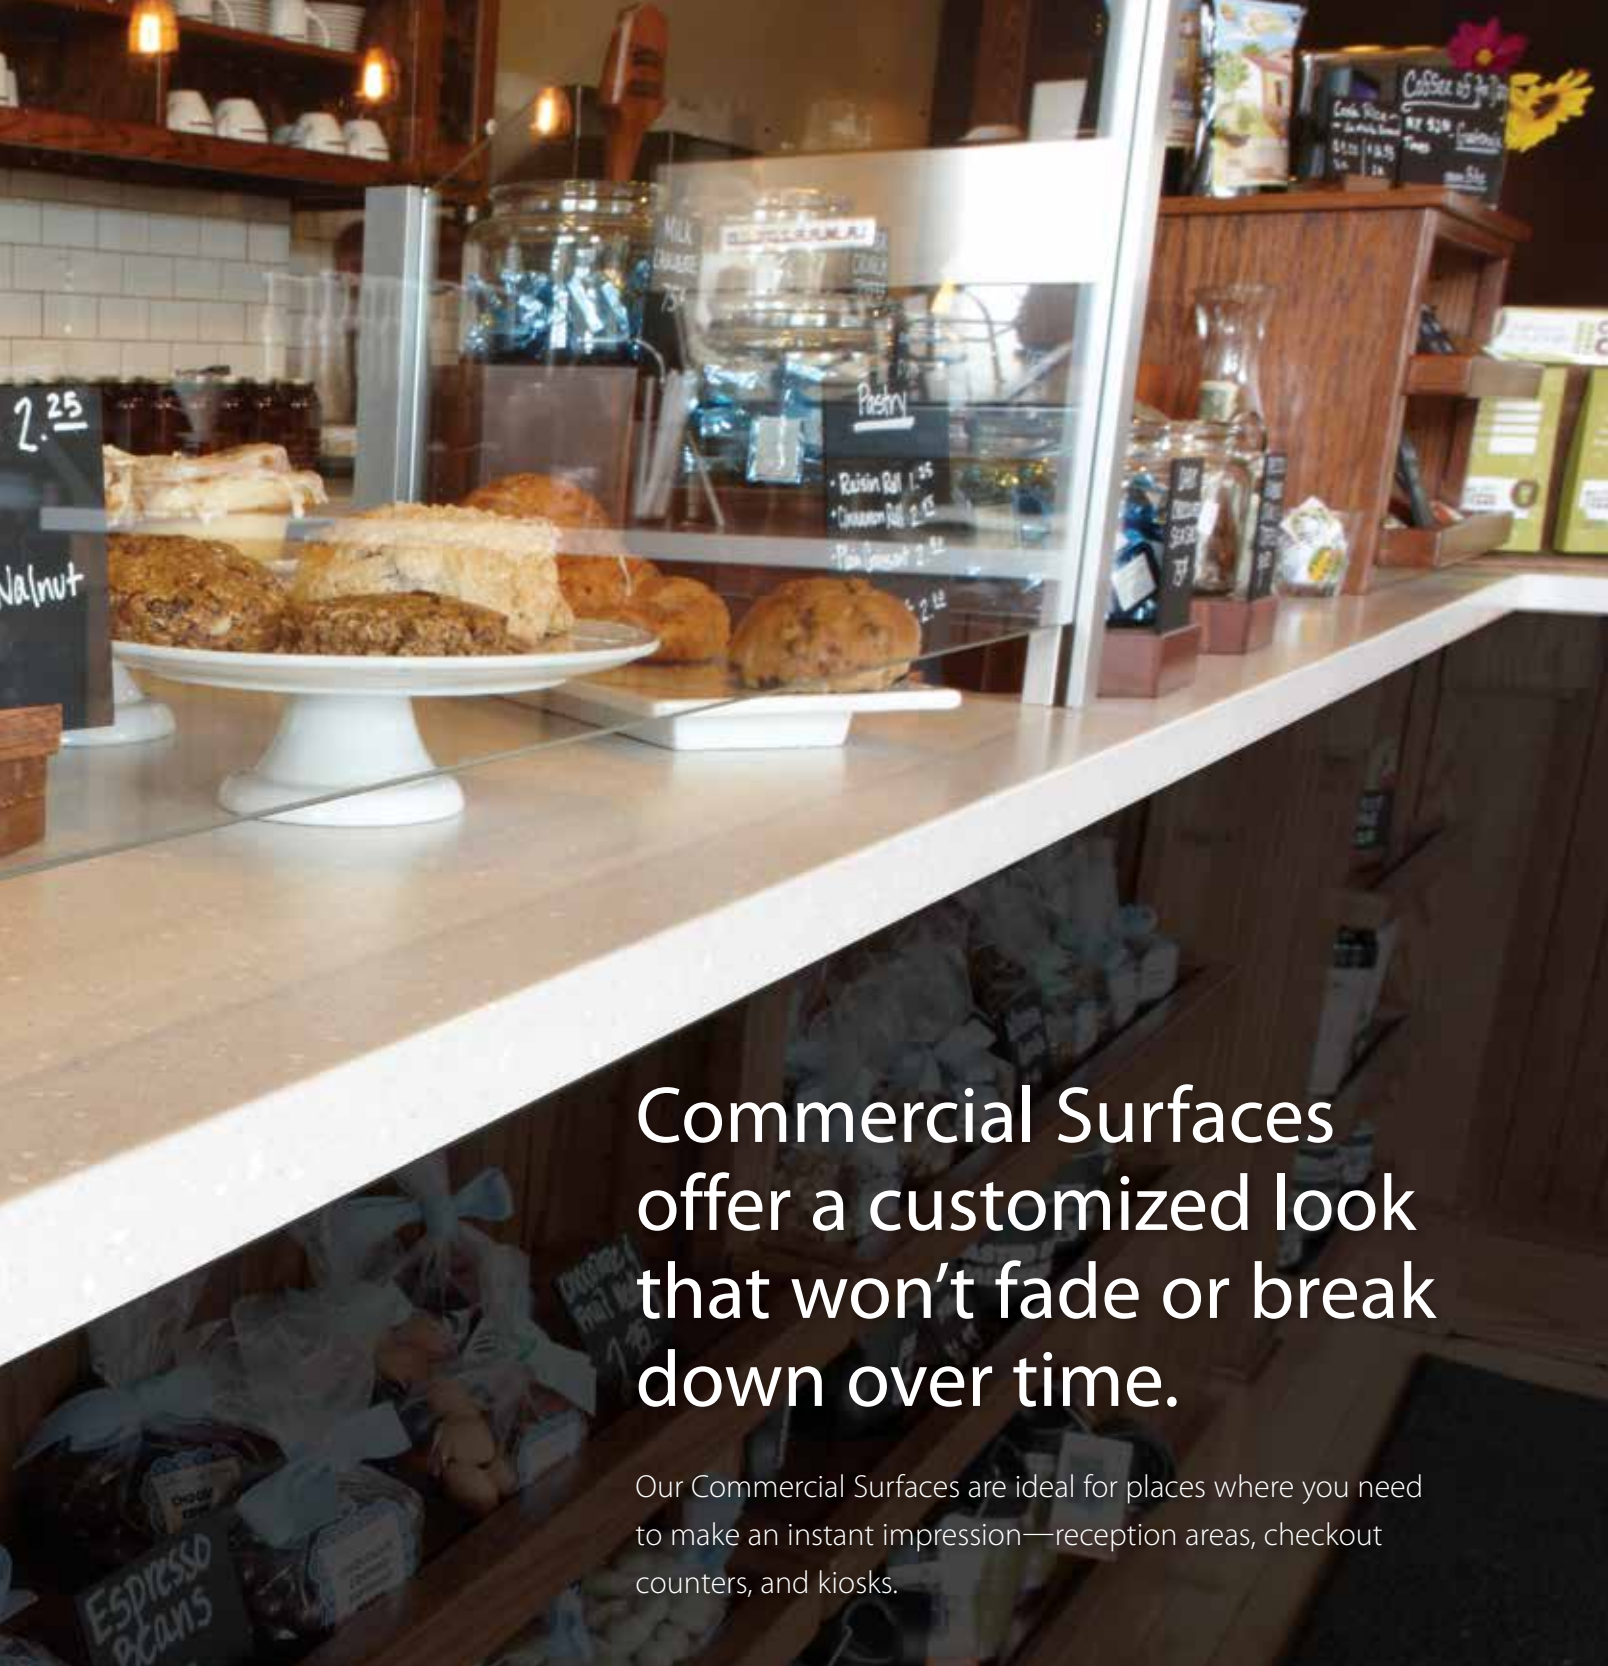

Bevel Edge

Double Bevel Edge

Double Radius Edge

Double Ogee Edge

Commercial Surfaces offer a customized look that won't fade or break down over time.

Our Commercial Surfaces are ideal for places where you need to make an instant impression—reception areas, checkout counters, and kiosks.