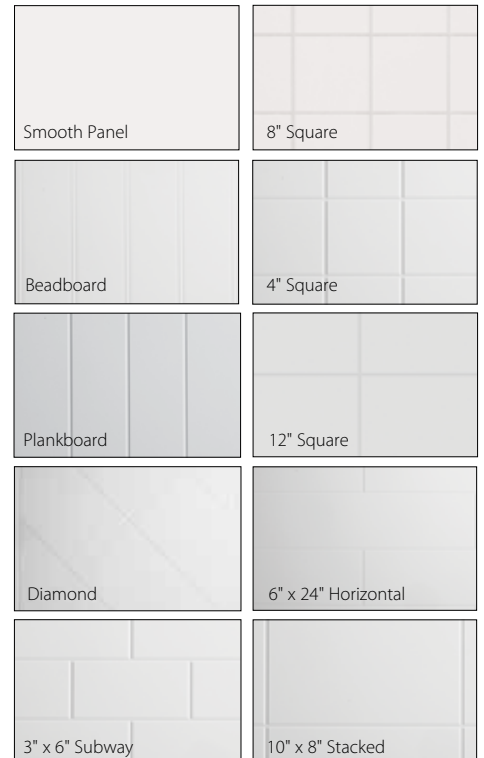

Accessories ■

We offer accessories to complete your shower and tub surrounds.

- Recessed Soap Dish
- Soap Shelf
- Small Soap Dish
- Large Soap Dish

Decorative Panels ■

- BioPrism™ Solid Surface wall panels are a great alternative to tile and are easy to maintain due to grout-less design
- Surface is easy to clean, non-porous and does not promote the growth of mold, mildew or bacteria
- Standard thickness: 1/4" and 1/2"
- Custom sheet sizes: Up to 48" x 144" (4' x 12')

BioPrism™ Solid Surface is a custom product. Minimum orders may apply and product is not returnable.

Listellos

5" height

Patterns