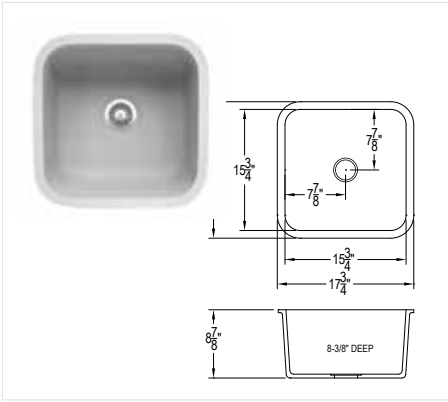

Sink Styles

BioPrism™ Square Sink ■