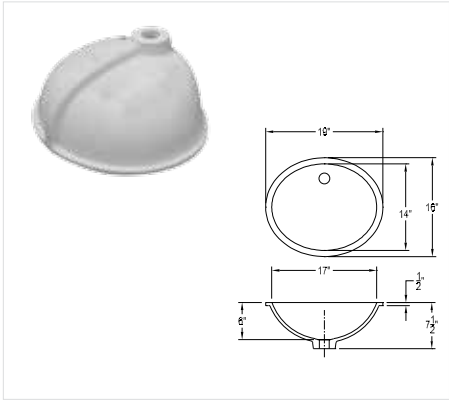

Sink Styles

BioPrism™ Square Sink ■

BioPrism™ Small Rectangle ■

BioPrism™ Large Rectangle ■

Standard Lav ■ ADA Lav ■

Small Lav ■

Integral Sink Style Enclosed Overflow Lav ■

Stone Creek Coffee, Bay View, WI