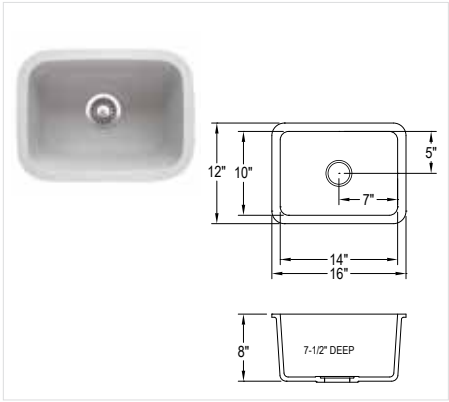

BioPrism™ Small Rectangle ■