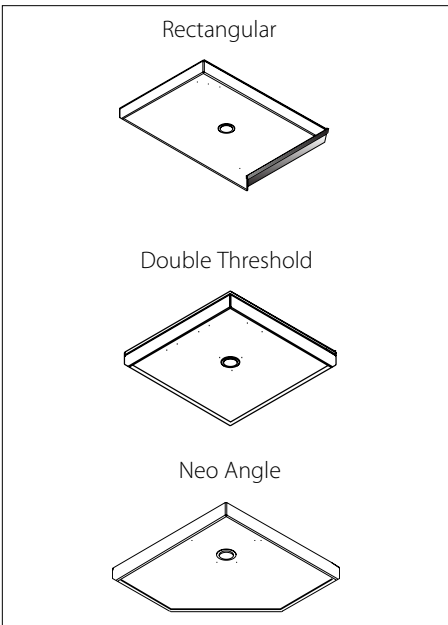

ADA Receptors ■

- Rectangular in sizes from 32" x 48" up to 36" x 60"
- Square in sizes from 32" to 42"
- Neo Angle in any size up to 42"
- Non-skid surface helps prevent slips and falls
- Custom size available