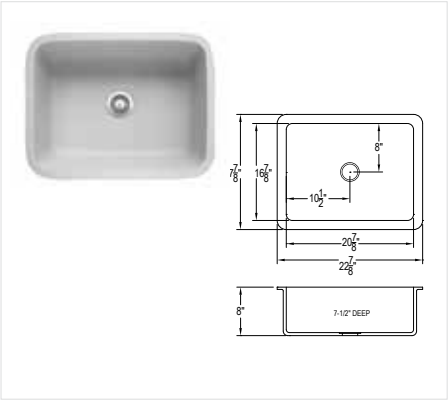

Sink Styles

BioPrism™ Square Sink ■

BioPrism™ Small Rectangle ■

BioPrism™ Large Rectangle ■

Standard Lav ■ ADA Lav ■

Small Lav ■

Integral Sink Style Enclosed Overflow Lav ■

Stone Creek Coffee, Bay View, WI