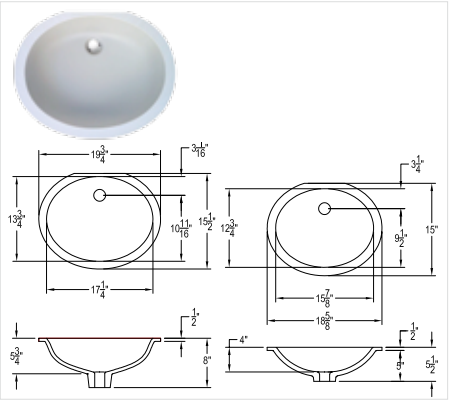

Sink Styles

BioPrism™ Square Sink ■

BioPrism™ Small Rectangle ■

BioPrism™ Large Rectangle ■

Standard Lav ■ ADA Lav ■

Small Lav ■

Integral Sink Style Enclosed Overflow Lav ■

Stone Creek Coffee, Bay View, WI