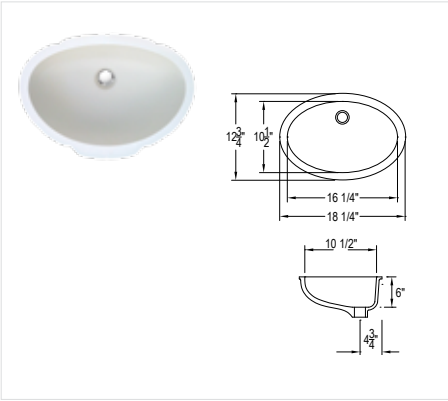

Sink Styles

BioPrism™ Square Sink ■

BioPrism™ Small Rectangle ■

BioPrism™ Large Rectangle ■

Standard Lav ■ ADA Lav ■

Small Lav ■

Integral Sink Style Enclosed Overflow Lav ■

Stone Creek Coffee, Bay View, WI