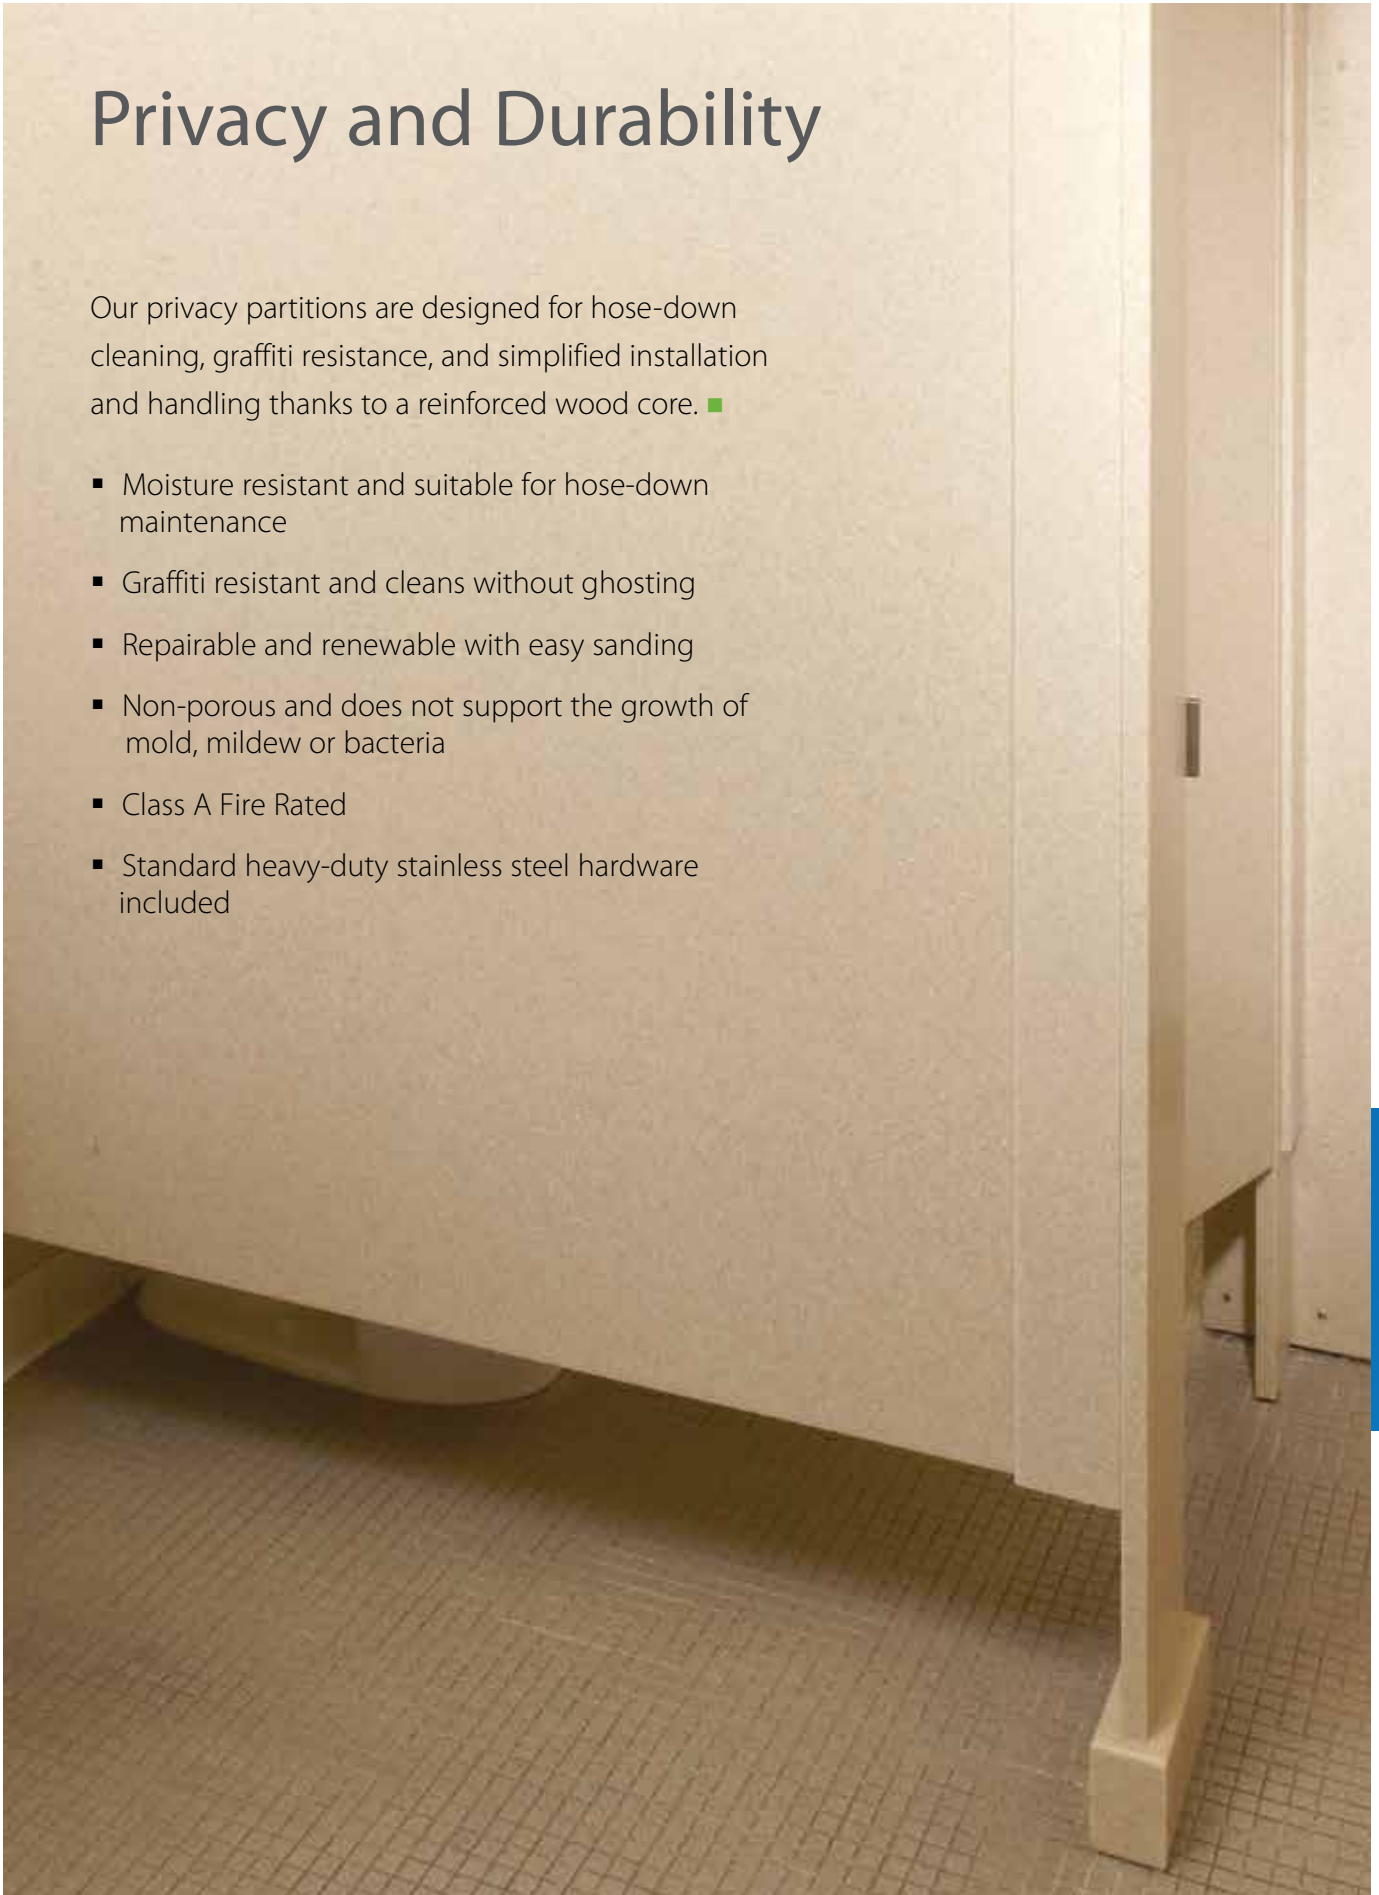

Privacy and Durability

Our privacy partitions are designed for hose-down cleaning, graffiti resistance, and simplified installation and handling thanks to a reinforced wood core. ■

- Moisture resistant and suitable for hose-down maintenance
- Graffiti resistant and cleans without ghosting
- Repairable and renewable with easy sanding
- Non-porous and does not support the growth of mold, mildew or bacteria
- Class A Fire Rated
- Standard heavy-duty stainless steel hardware included