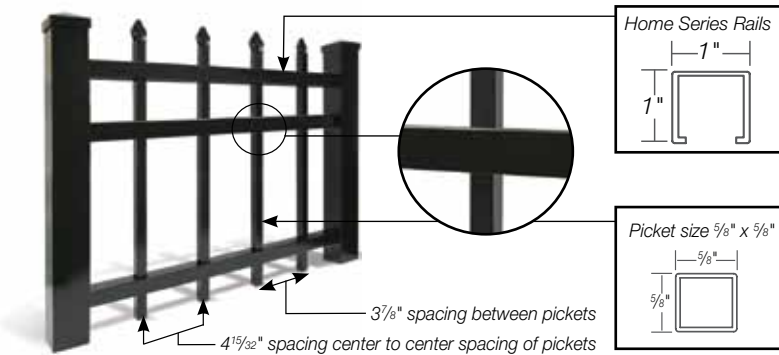

Black

*Metallic Pewter

*White

HOME SERIES

HAVEN SERIES

Home panels are 72" long and feature Corigin technology

Haven panels are 96" long and feature Corigin technology

Amethyst
 48"x72"
 54"x72"
 60"x72"
 *54"x72" Also available in Metallic Pewter and White