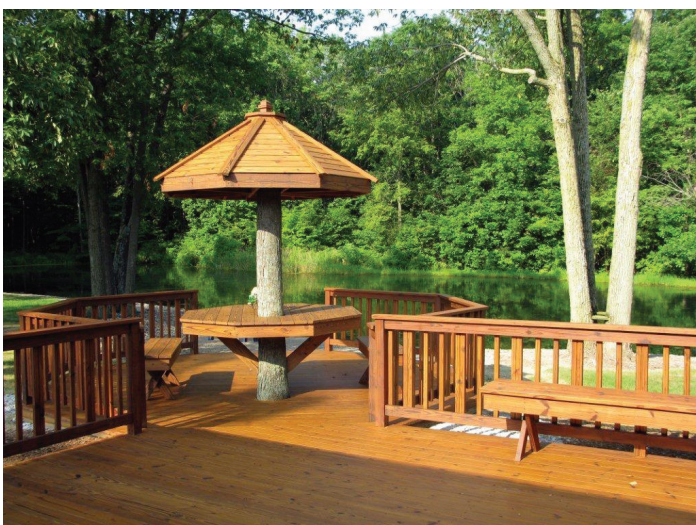

EcoDeck™ Premium Wood Deck & Railing System

Using EcoPrem as the base material we have developed the superior deck and railing product **EcoDeck!**

The EcoDeck system is a beautiful, modular system that is simple to install and incredibly easy to use. All the components of the EcoDeck system are designed to provide flexible design elements to maximize your creative options.

EcoDeck Decking comes in a variety of styles and shapes.

STANDARD DECKING

EcoDeck standard decking comes in 1-1/4" thick x 5", 6-3/4", and 8-1/2" wide

boards.

CROWN DECKING

EcoDeck crowned decking comes in 1-1/4" thick x 5" wide boards.