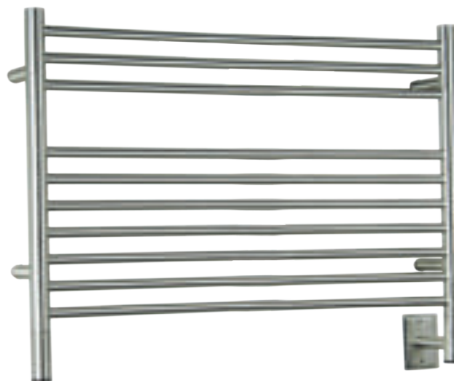

BARS	20
W x H	20 1/2" x 53"
WATTS	240
AMPS	2.2

MODEL C

BARS	13
W x H	20 1/2" x 36"
WATTS	150 – 175
AMPS	1.35 – 1.6

MODEL K

BARS	10
W x H	29 1/2" x 27"
WATTS	150 – 175
AMPS	1.35 – 1.6

MODEL L

BARS	10
W x H	39 3/8" x 27"
WATTS	200
AMPS	1.8