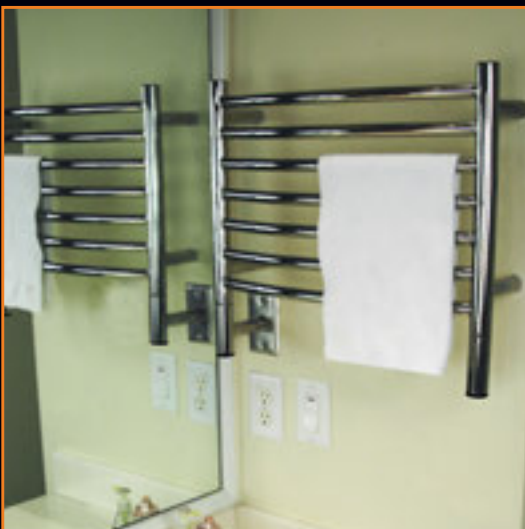

JEEVES

Amba
towel warmers