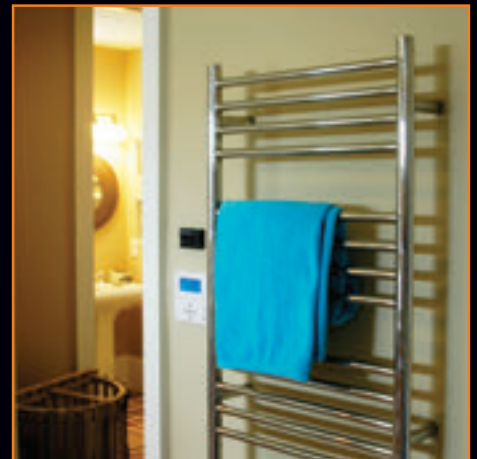

QUADRO

ACCESSORIES

- Classic towel bar with straight bars or a gentle curve
- Can be wired on left side for an extra cost on request
- Overall depth of Jeeves Towel Rails is 4 1/2" for the Straight models and 6 1/2" for the Curved models
- Hydronic models are available by special order
- Includes a built in thermostat and internal thermal cutout for optimal energy consumption and safety
- Average Temp. Range 145 °F– 154 °F
- Safety cut out temp of 158 °F
- Integrated security thermofuse, set at 242 °F, adds additional safety
- Standard voltage 110 volts
- Must be controlled by a simple on/off switch or a 24 hr / 7 day programmable timer
- Optional double gang plate
- Replaceable heating elements
- 5-year Limited Warranty*