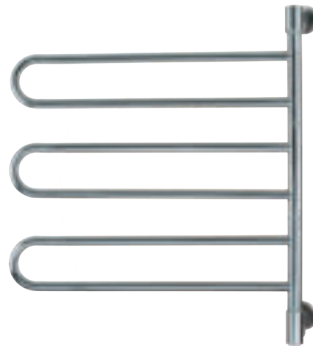

MODEL J-B003

BARS	6
W x H	25" x 30"
WATTS	54
BTU's	184
AMPS	0.49