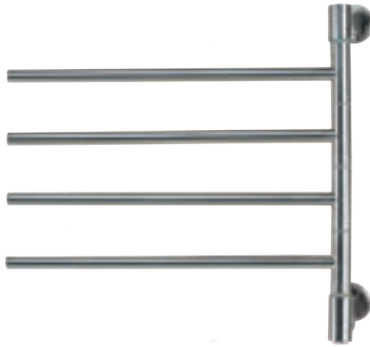

JACK

MODEL J-D004

BARS	4
W x H	22" x 22"
WATTS	40
BTU's	136
AMPS	0.36