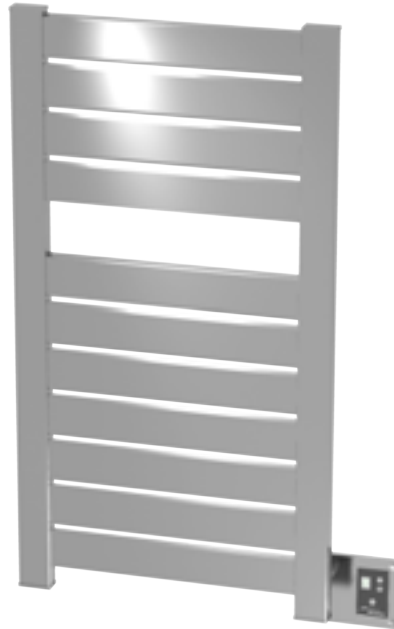

FINISHES

POLISHED 

BRUSHED 

MODEL V-2322

PANELS	6
W x H	22 7/8" x 22"
WATTS	180
BTU's	546
AMPS	1.4

MODEL V-2342

PANELS	11
W x H	22 7/8" x 42 1/2"
WATTS	296
BTU's	1009
AMPS	2.6

MODEL V-2352