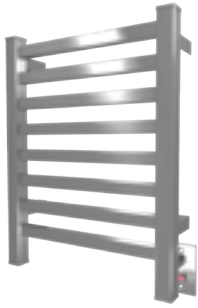

MODEL Q-2016

BARS	6
W x H	20 1/2" x 16 3/4"
WATTS	92
BTU's	314
AMPS	0.8