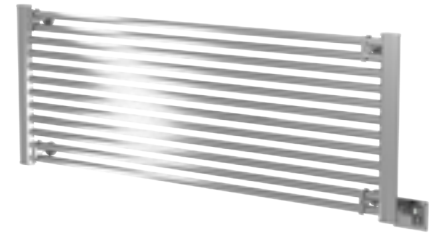

MODEL S-5721

BARS	12
W x H	56 3/4" x 20 3/4"
WATTS	370
BTU's	1262
AMPS	3.2