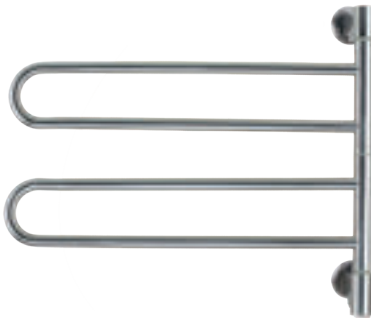

JILL

MODEL J-B002

BARS	5
W x H	25" x 22"
WATTS	36
BTU's	123
AMPS	0.33