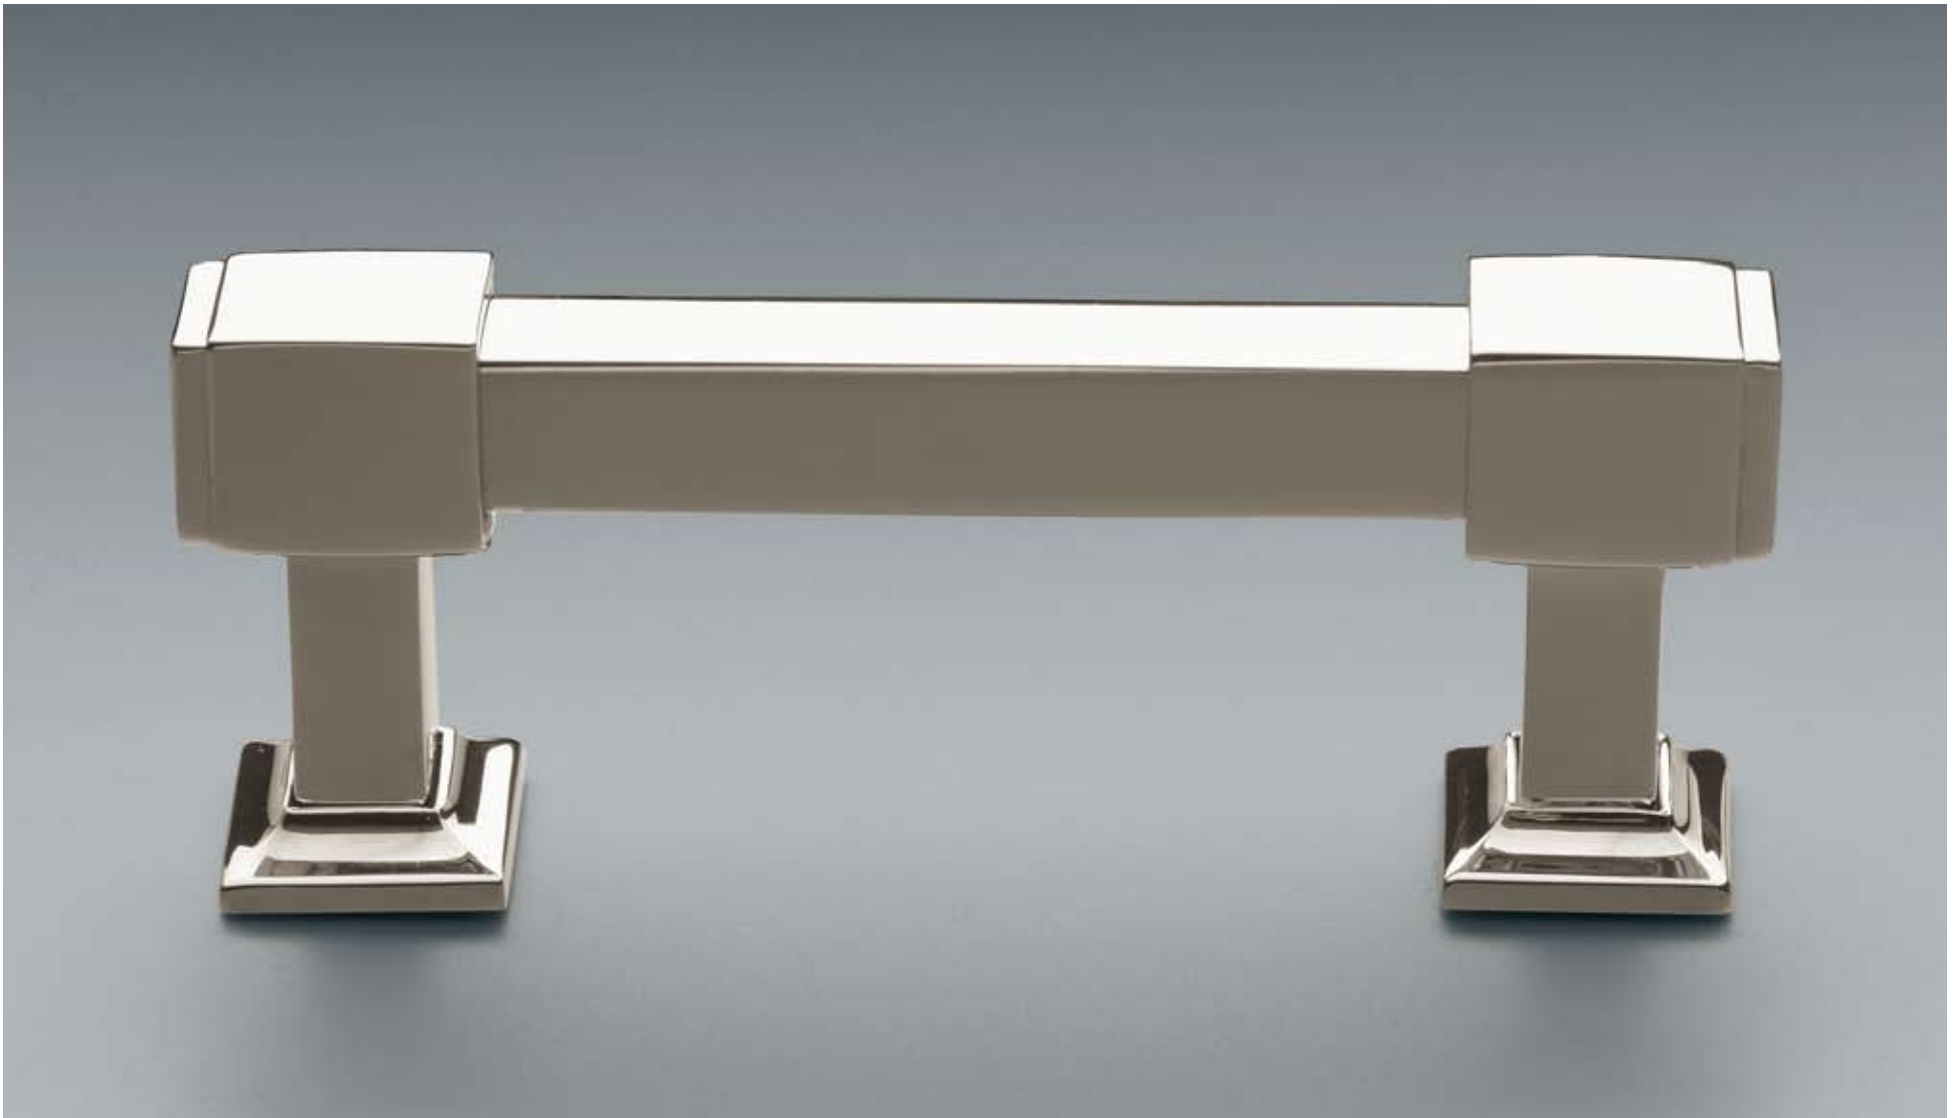

Adeline Knob
 1" W
 2042.0004
 1 1/4" W
 2402.0005

Strande Knob
 1" W
 2412.0426
 1 1/4" W
 2412.0427

Chatham Knob
 1" Diam.
 2412.0015
 1 1/4" Diam.
 2412.0016

Aubrey Knob
 3/4" Diam.
 2402.0002
 1" Diam.
 2402.0990

TRANSITIONAL PULLS CABINET HARDWARE COLLECTION

From bedside table to built-in, our Transitional Cabinet Hardware Collection opens a whole new world of design and detail. Available in four finishes, each is finely crafted of solid brass.