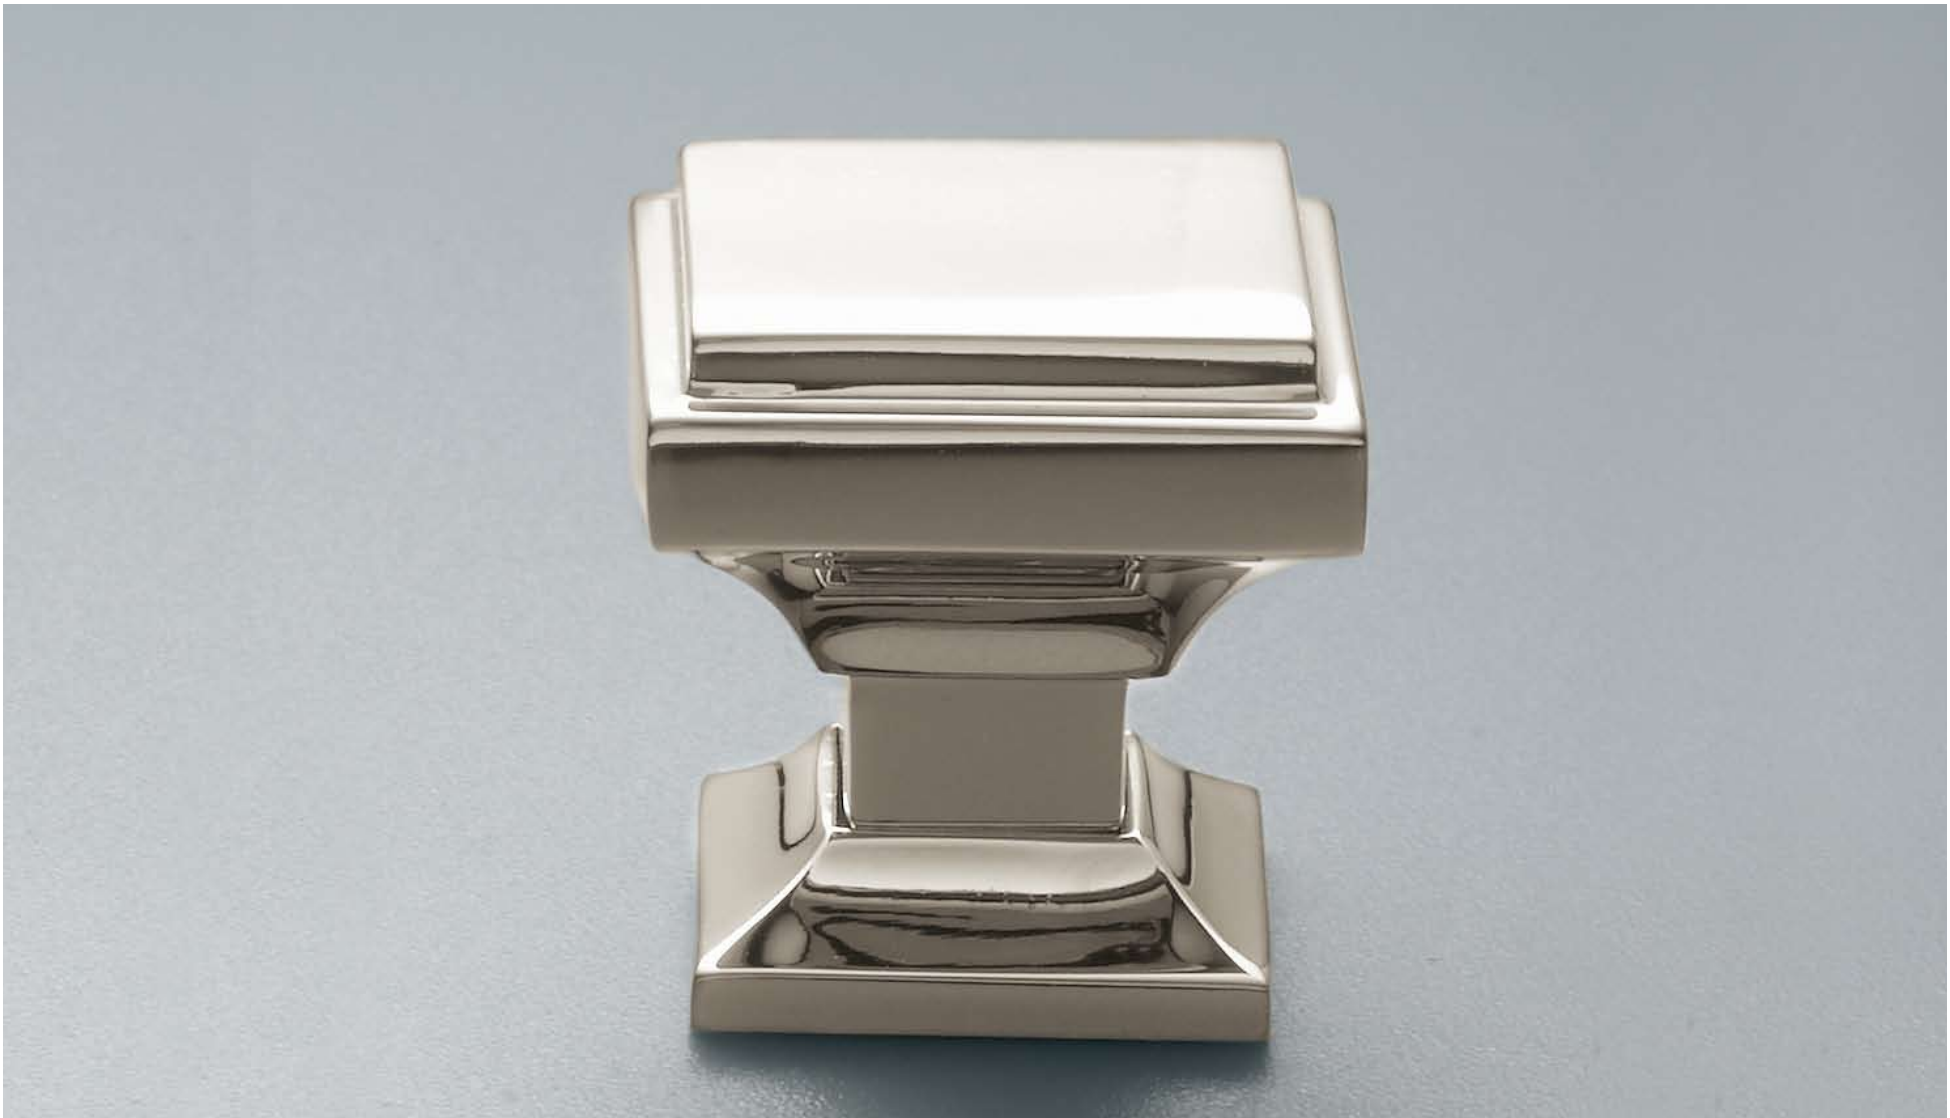

Modern Hook
2¼"L x 1 ¾"W x 2¼"H
2420.0079

Spritz Hook
2½"Diam., 2"D
2420.0017