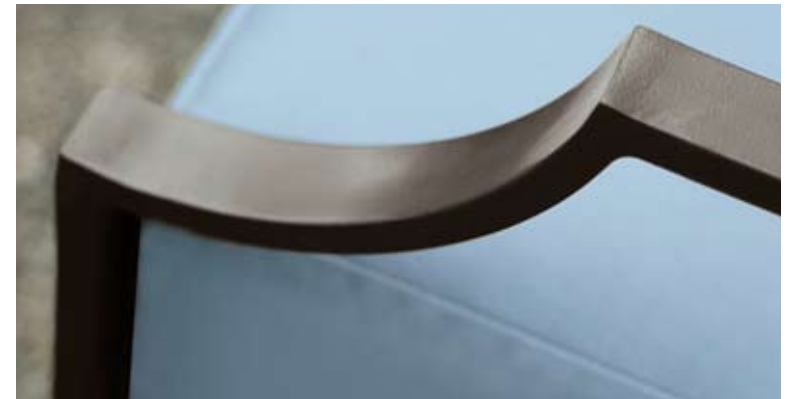

CARMEL

CLASSIC CAST ALUMINUM COLLECTION

Hand constructed of cast aluminum. Formed in detailed wooden molds and smoothed to perfection. Generously proportioned. Rustproof.

SUNBRELLA® CUSHIONS AVAILABLE IN 12 COLORS